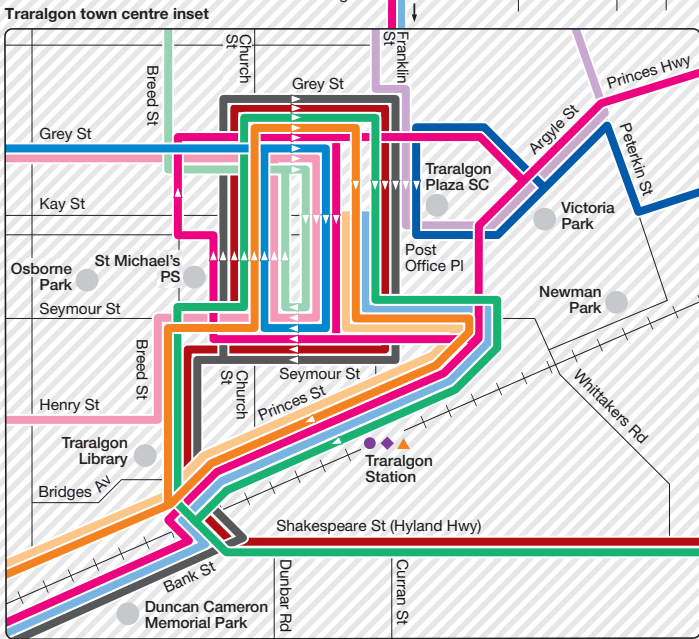

# Traralgon bus network

Zone 12 or 13

- Routes**
- |   |  |
|---|--|
| <b>1</b> Moe to Traralgon                 | <b>40</b> Traralgon to Cross's Rd      |
| <b>5</b> Moe to Traralgon                 | <b>41</b> Traralgon to Traralgon West  |
| <b>6</b> Traralgon to Traralgon South     | <b>42</b> Traralgon to Southside       |
| <b>7</b> Traralgon to Churchill (special) | <b>43</b> Traralgon to Traralgon East  |
| <b>8</b> Traralgon to Moe                 | <b>44</b> Traralgon to Ellavale        |
| <b>9</b> Traralgon to Churchill           | <b>45</b> Traralgon to Traralgon North |

Information

For more information visit [ptv.vic.gov.au](http://ptv.vic.gov.au) or call 1800 800 007

MAP NOT TO SCALE  
Effective 9 April 2017

© Public Transport Victoria 2017