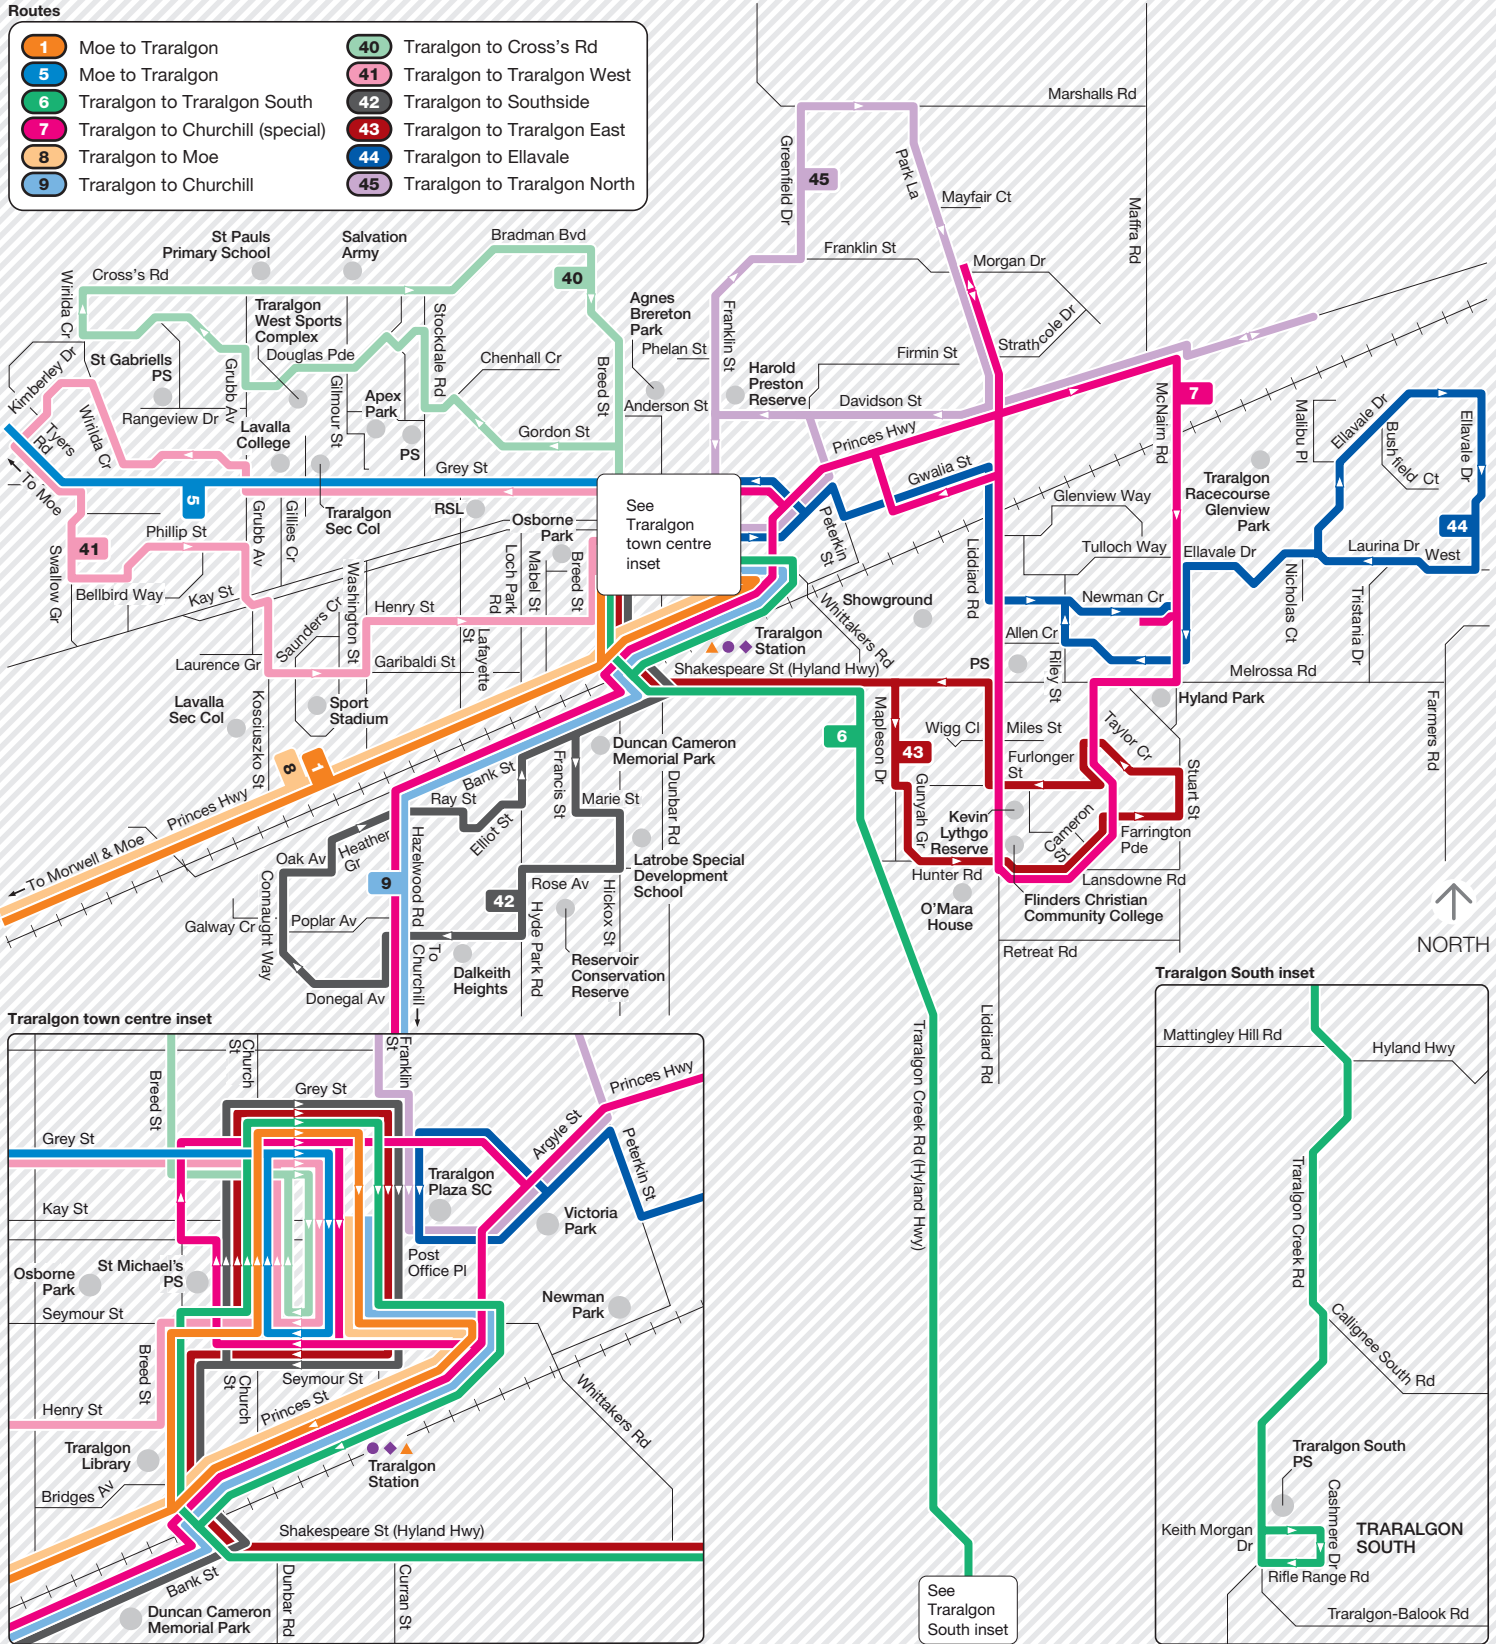

# Traralgon bus network

Zone 12 or 13

- Routes**
- |   |  |
|---|--|
| <b>1</b> Moe to Traralgon                 | <b>40</b> Traralgon to Cross's Rd      |
| <b>5</b> Moe to Traralgon                 | <b>41</b> Traralgon to Traralgon West  |
| <b>6</b> Traralgon to Traralgon South     | <b>42</b> Traralgon to Southside       |
| <b>7</b> Traralgon to Churchill (special) | <b>43</b> Traralgon to Traralgon East  |
| <b>8</b> Traralgon to Moe                 | <b>44</b> Traralgon to Ellavale        |
| <b>9</b> Traralgon to Churchill           | <b>45</b> Traralgon to Traralgon North |

Information

For more information visit [ptv.vic.gov.au](http://ptv.vic.gov.au) or call 1800 800 007

MAP NOT TO SCALE  
Effective 9 April 2017

© Public Transport Victoria 2017