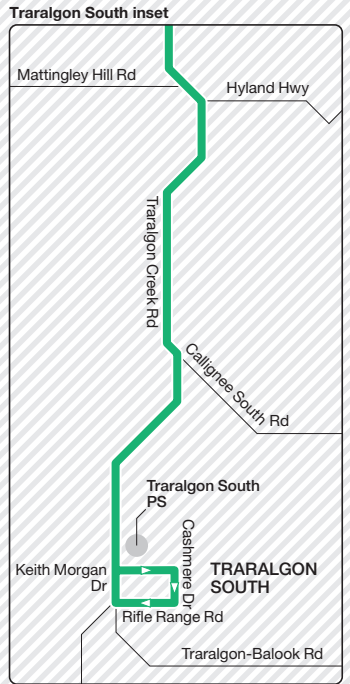

# Traralgon bus network

Zone 12 or 13

- Routes**
- |   |  |
|---|--|
| <b>1</b> Moe to Traralgon                 | <b>40</b> Traralgon to Cross's Rd      |
| <b>5</b> Moe to Traralgon                 | <b>41</b> Traralgon to Traralgon West  |
| <b>6</b> Traralgon to Traralgon South     | <b>42</b> Traralgon to Southside       |
| <b>7</b> Traralgon to Churchill (special) | <b>43</b> Traralgon to Traralgon East  |
| <b>8</b> Traralgon to Moe                 | <b>44</b> Traralgon to Ellavale        |
| <b>9</b> Traralgon to Churchill           | <b>45</b> Traralgon to Traralgon North |