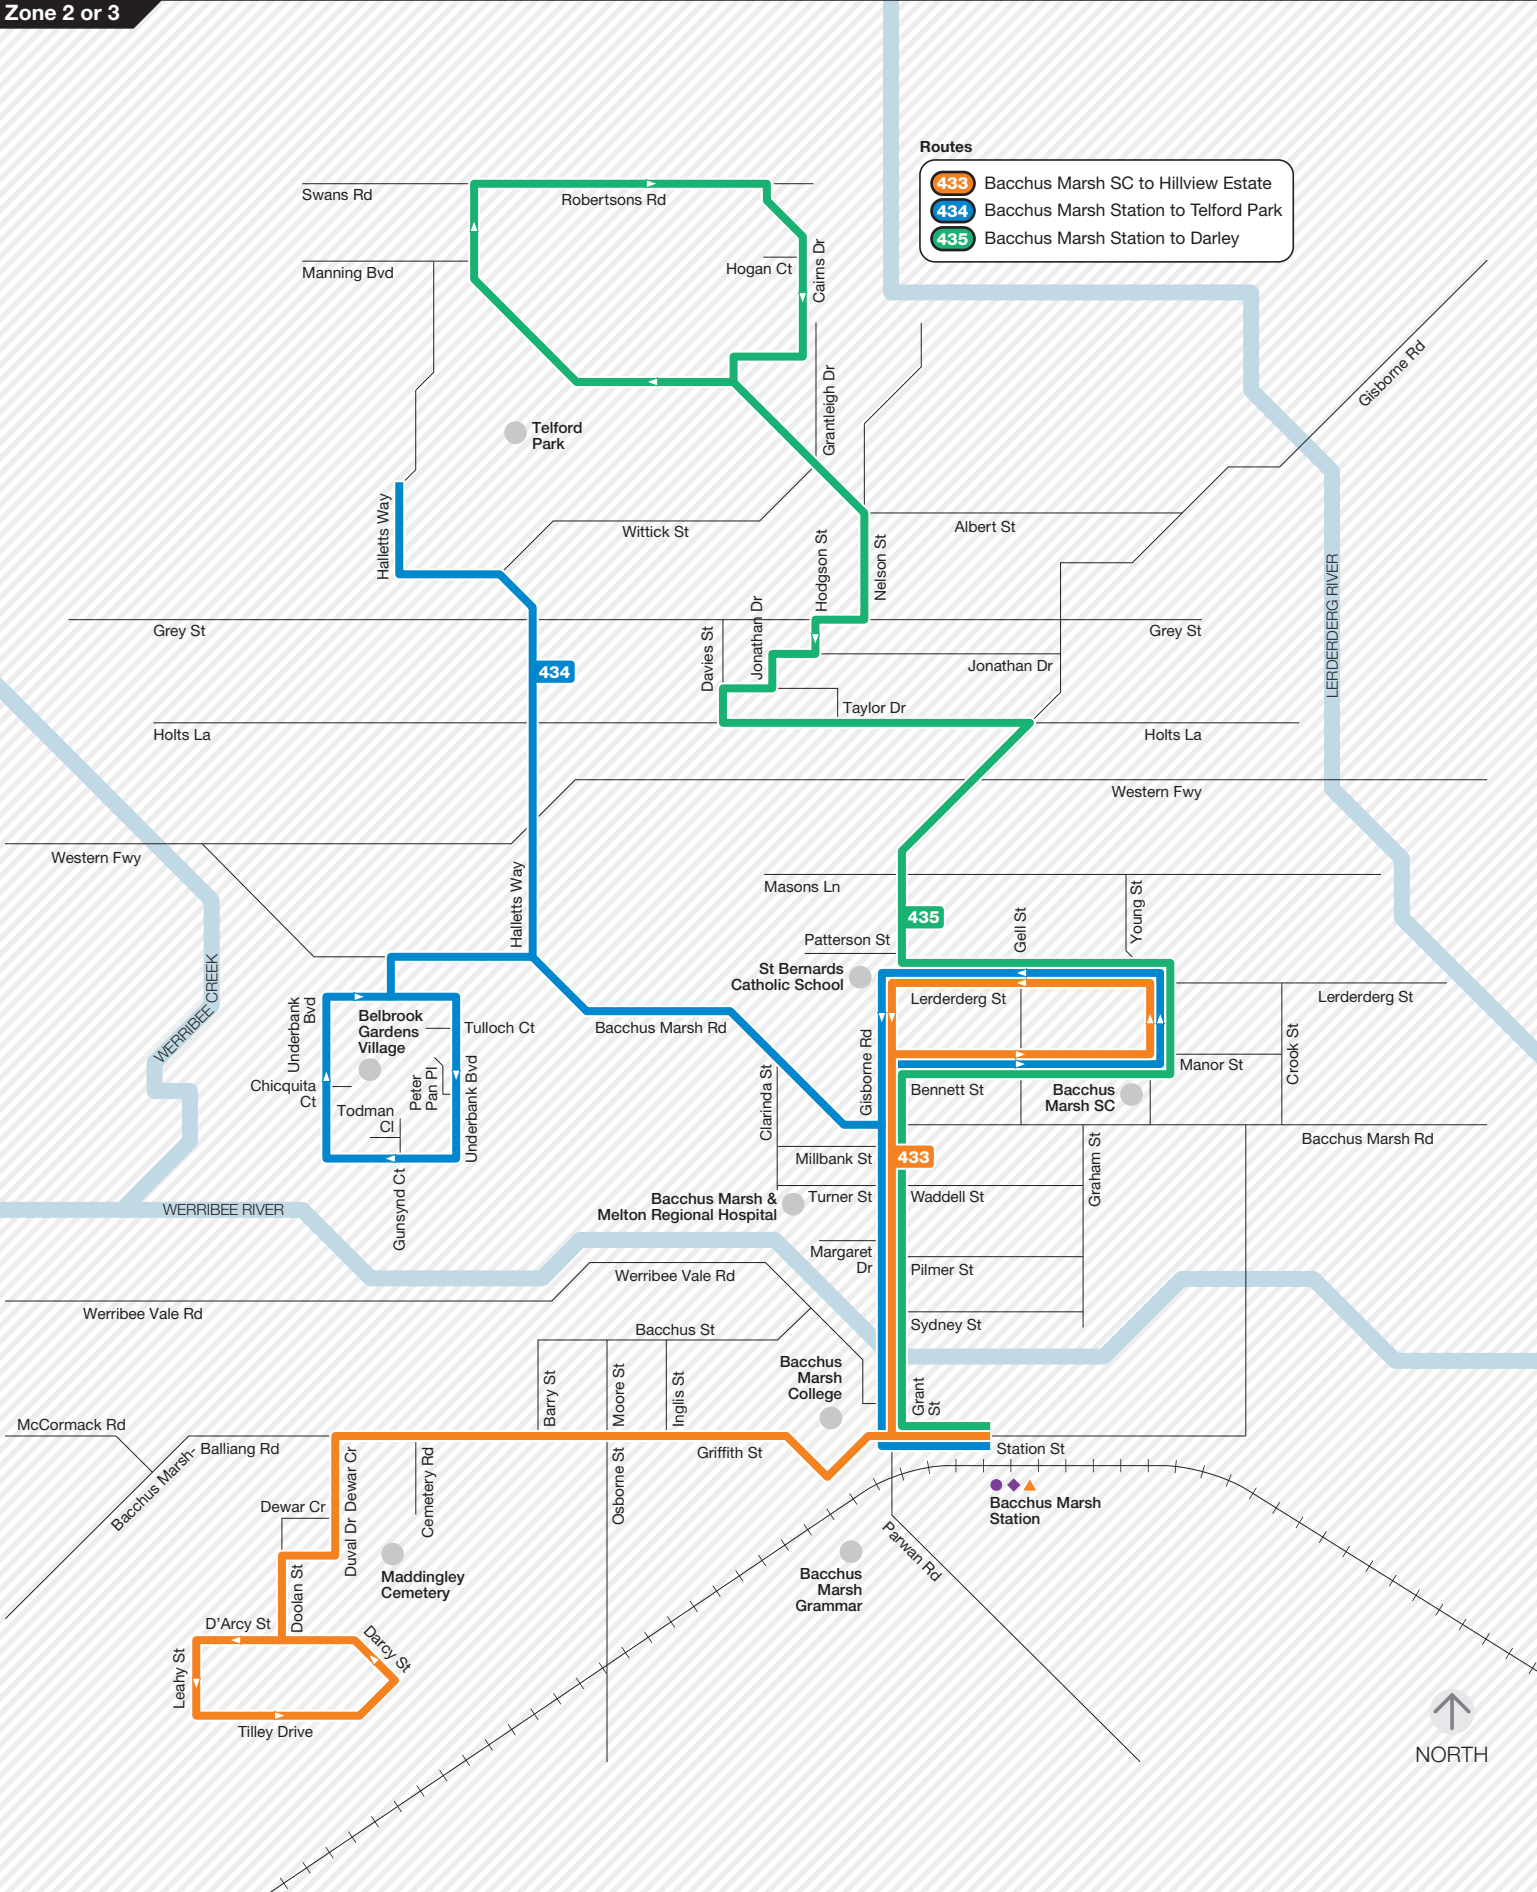

Bacchus Marsh bus network

Zone 2 or 3

Information

Ticketing zone

Single zone

Zone overlap

V/Line train station

V/Line coach stop

Connecting bus

Train line

For more information visit ptv.vic.gov.au or call 1800 800 007

MAP NOT TO SCALE
Effective July 2014

© Public Transport Victoria 2016