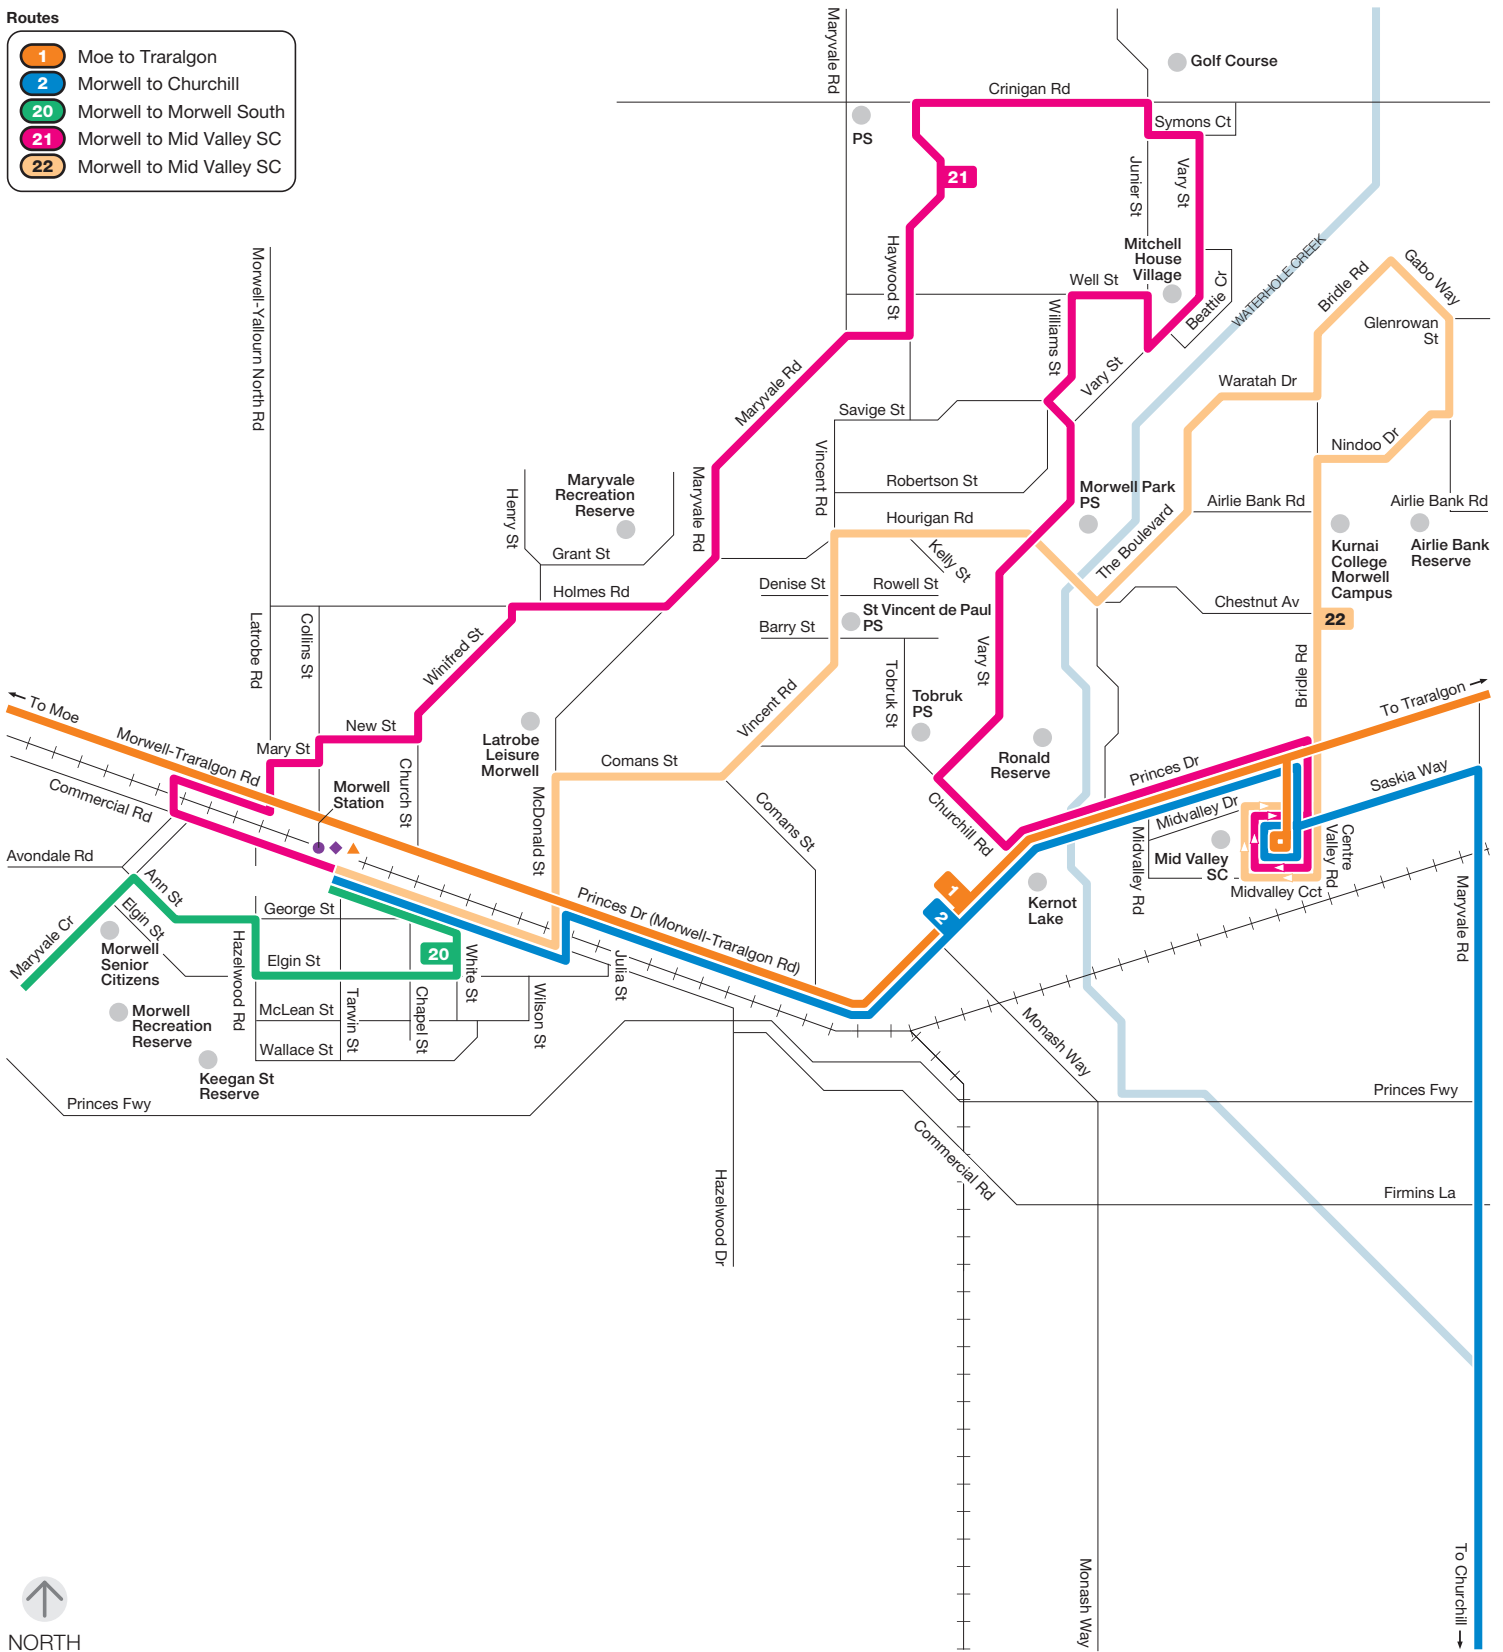

Morwell bus network

Zone 11

- Routes**
- 1 Moe to Traralgon
 - 2 Morwell to Churchill
 - 20 Morwell to Morwell South
 - 21 Morwell to Mid Valley SC
 - 22 Morwell to Mid Valley SC

Information

Ticketing zone

Single zone

V/Line train station

V/Line coach stop

Connecting bus

Train line

For more information visit ptv.vic.gov.au or call 1800 800 007

MAP NOT TO SCALE
Effective 27 January 2014

© Public Transport Victoria 2016