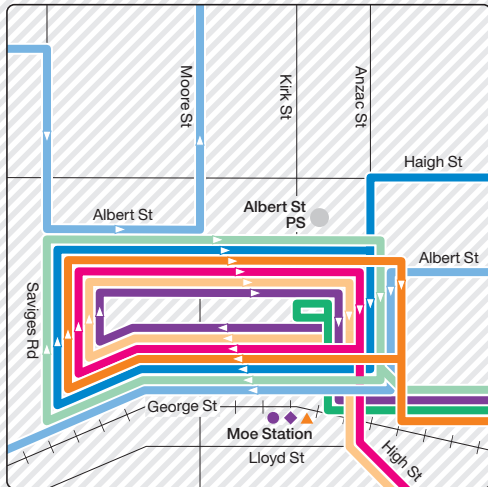

Moe bus network

Zone 9 or 10

Zone 10

Routes

- 1 Moe to Traralgon
- 5 Moe to Traralgon
- 8 Traralgon to Moe
- 11 Moe to Moe West
- 12 Moe to Moe South
- 13 Moe to Moe North
- 14 Moe to Newborough
- 15 Moe to Newborough

Moe town centre inset

Newborough inset

Information

Ticketing zones

- Single zone
- Zone overlap
- V/Line train station
- V/Line coach stop
- Connecting bus
- Train line

For more information visit ptv.vic.gov.au or call 1800 800 007