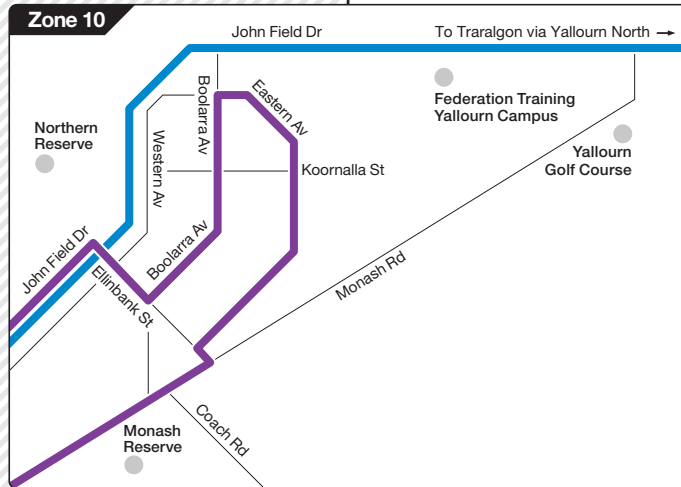

Moe bus network

Zone 9 or 10

Zone 10

Routes

- 1 Moe to Traralgon
- 5 Moe to Traralgon
- 8 Traralgon to Moe
- 11 Moe to Moe West
- 12 Moe to Moe South
- 13 Moe to Moe North
- 14 Moe to Newborough
- 15 Moe to Newborough

Moe town centre inset

Newborough inset

Information

Ticketing zones

- Single zone
- Zone overlap
- V/Line train station
- V/Line coach stop
- Connecting bus
- Train line

For more information visit ptv.vic.gov.au or call 1800 800 007