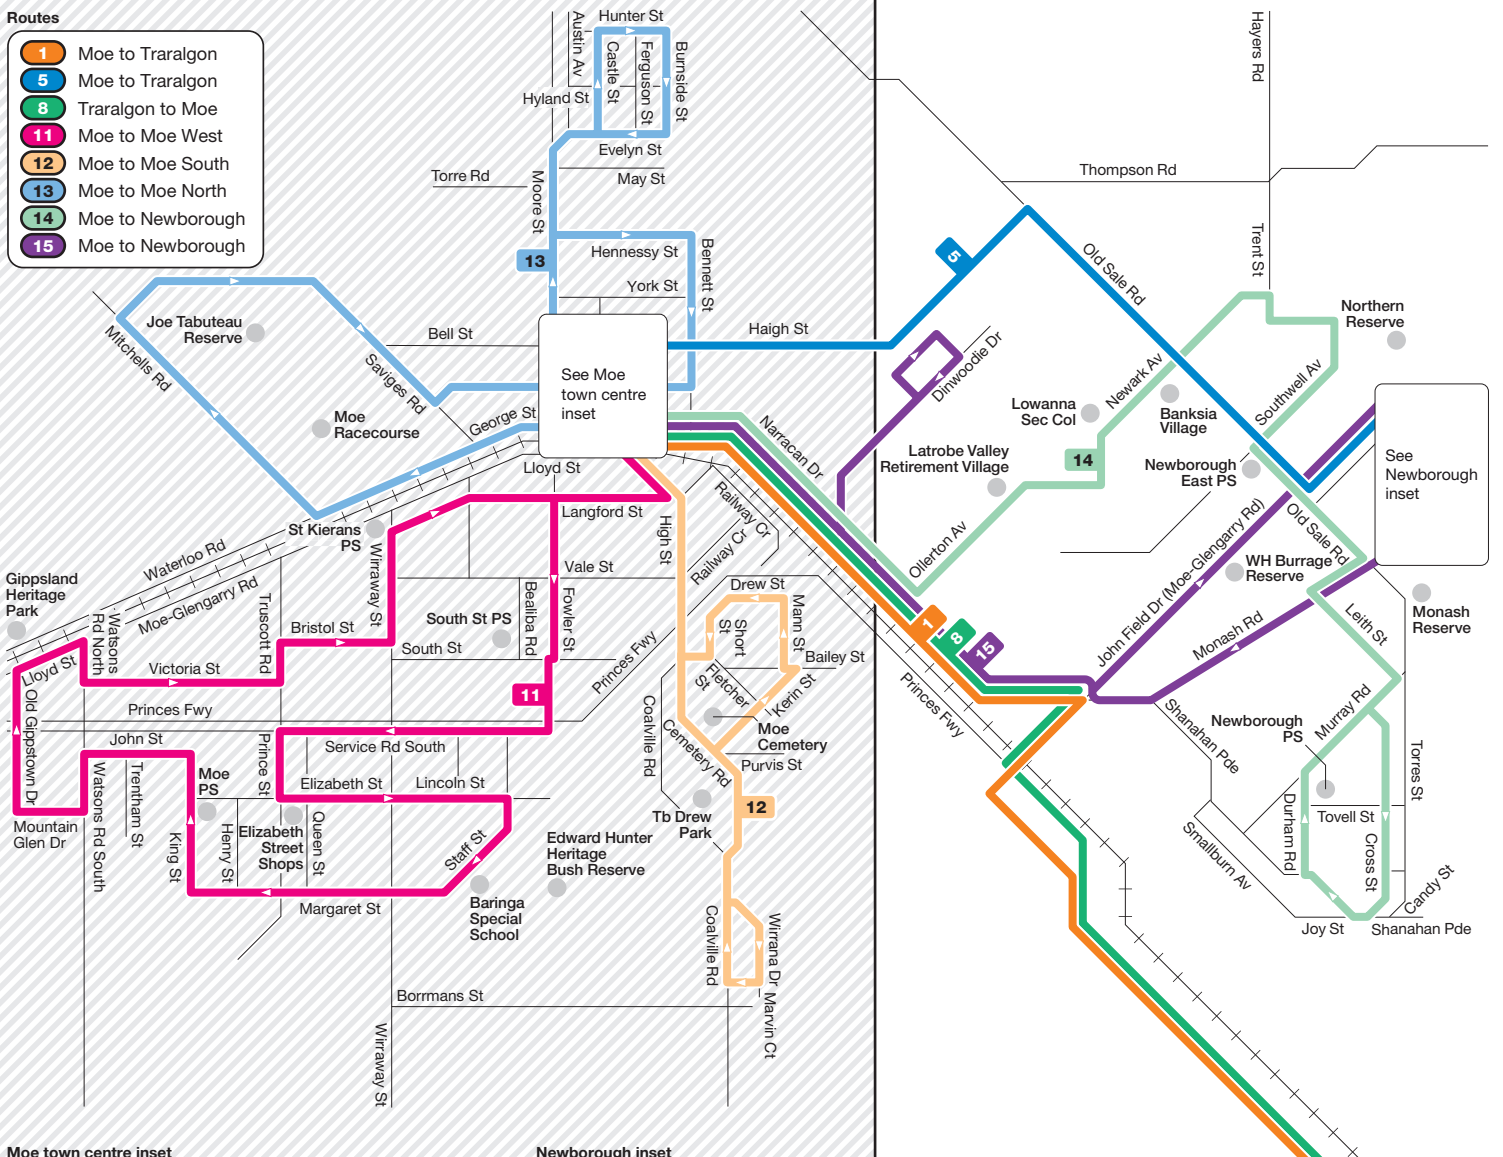

Moe bus network

Zone 9 or 10

Zone 10

Routes

- 1 Moe to Traralgon
- 5 Moe to Traralgon
- 8 Traralgon to Moe
- 11 Moe to Moe West
- 12 Moe to Moe South
- 13 Moe to Moe North
- 14 Moe to Newborough
- 15 Moe to Newborough

Moe town centre inset

Newborough inset

Information

Ticketing zones

- Single zone
- Zone overlap
- V/Line train station
- V/Line coach stop
- Connecting bus
- Train line

For more information visit ptv.vic.gov.au or call 1800 800 007

MAP NOT TO SCALE
Effective 9 April 2017
© Public Transport Victoria 2017