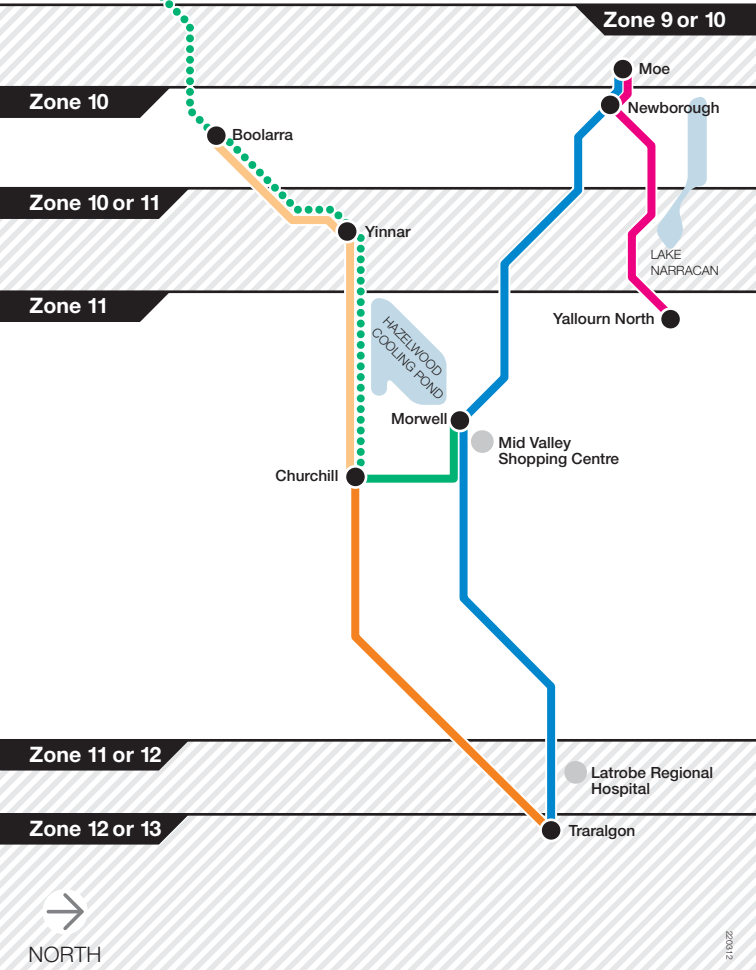

# Latrobe Valley intertown map

Zone 9

Routes

- Churchill to Traralgon
- Moe to Traralgon
- Morwell to Churchill
- Yallourn North to Moe via Newborough
- Churchill to Boolarra

Thursday service

2/2012

For more information visit [ptv.vic.gov.au](http://ptv.vic.gov.au) or call 1800 800 007 (6am – midnight daily)

MAP NOT TO SCALE

© Public Transport Development Authority (operating as Public Transport Victoria) 2012