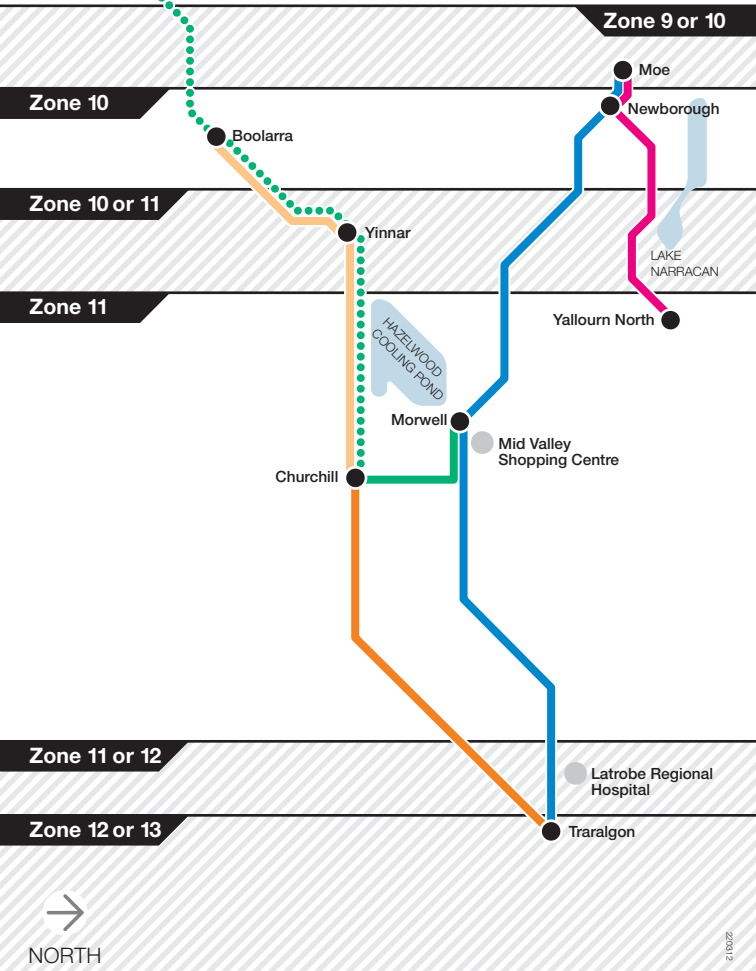

Latrobe Valley intertown map

Zone 9

Routes

- Churchill to Traralgon
- Moe to Traralgon
- Morwell to Churchill
- Yallourn North to Moe via Newborough
- Churchill to Boolarra

Thursday service

Ticketing zones

Single zone
Zone overlap

For more information visit ptv.vic.gov.au or call 1800 800 007 (6am – midnight daily)

MAP NOT TO SCALE

© Public Transport Development Authority (operating as Public Transport Victoria) 2012