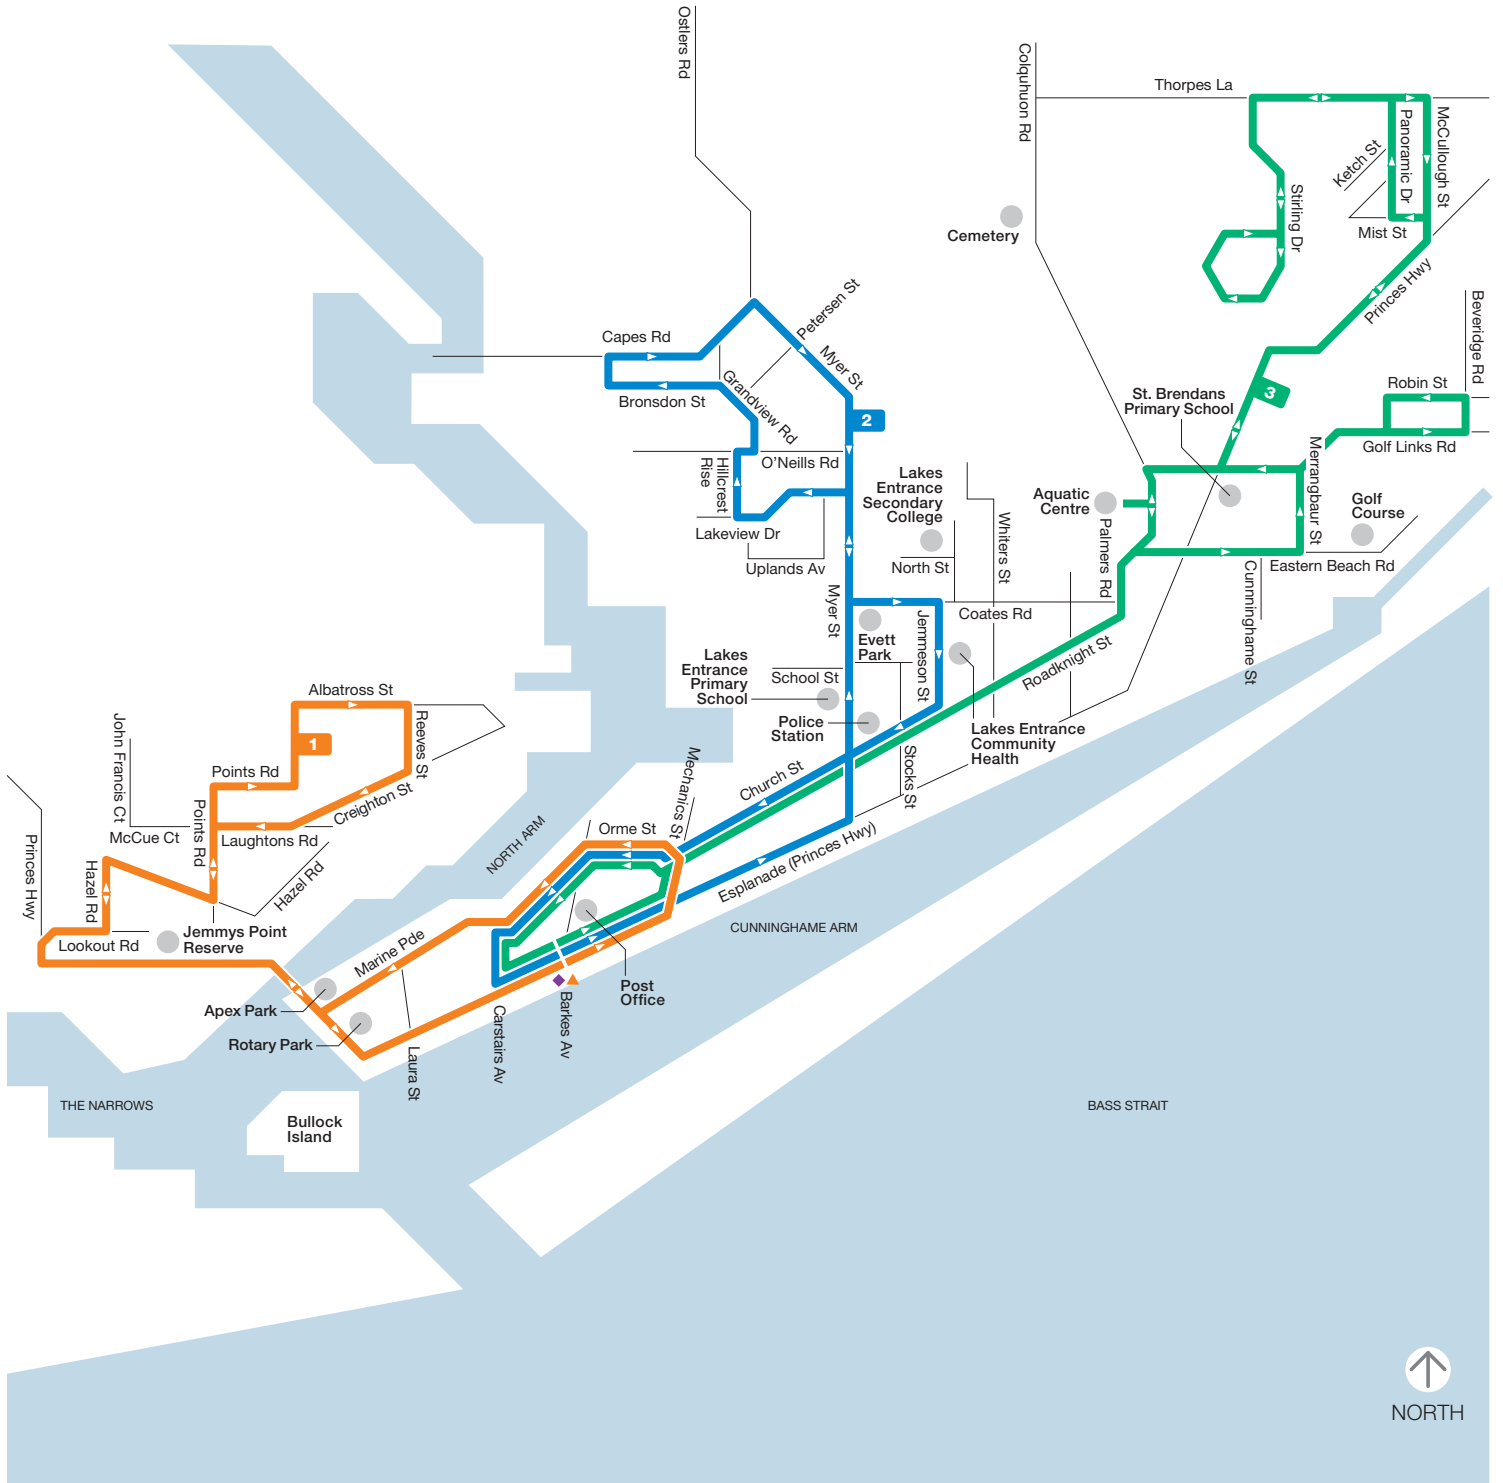

Lakes Entrance bus network

Routes

- 1 Lakes Entrance – Kalimna
- 2 Lakes Entrance – Lakes Entrance North
- 3 Lakes Entrance – Lakes Entrance East

Information

For more information visit ptv.vic.gov.au
 or call **1800 800 007** (6am – midnight daily)
 MAP NOT TO SCALE
 Effective April 2012