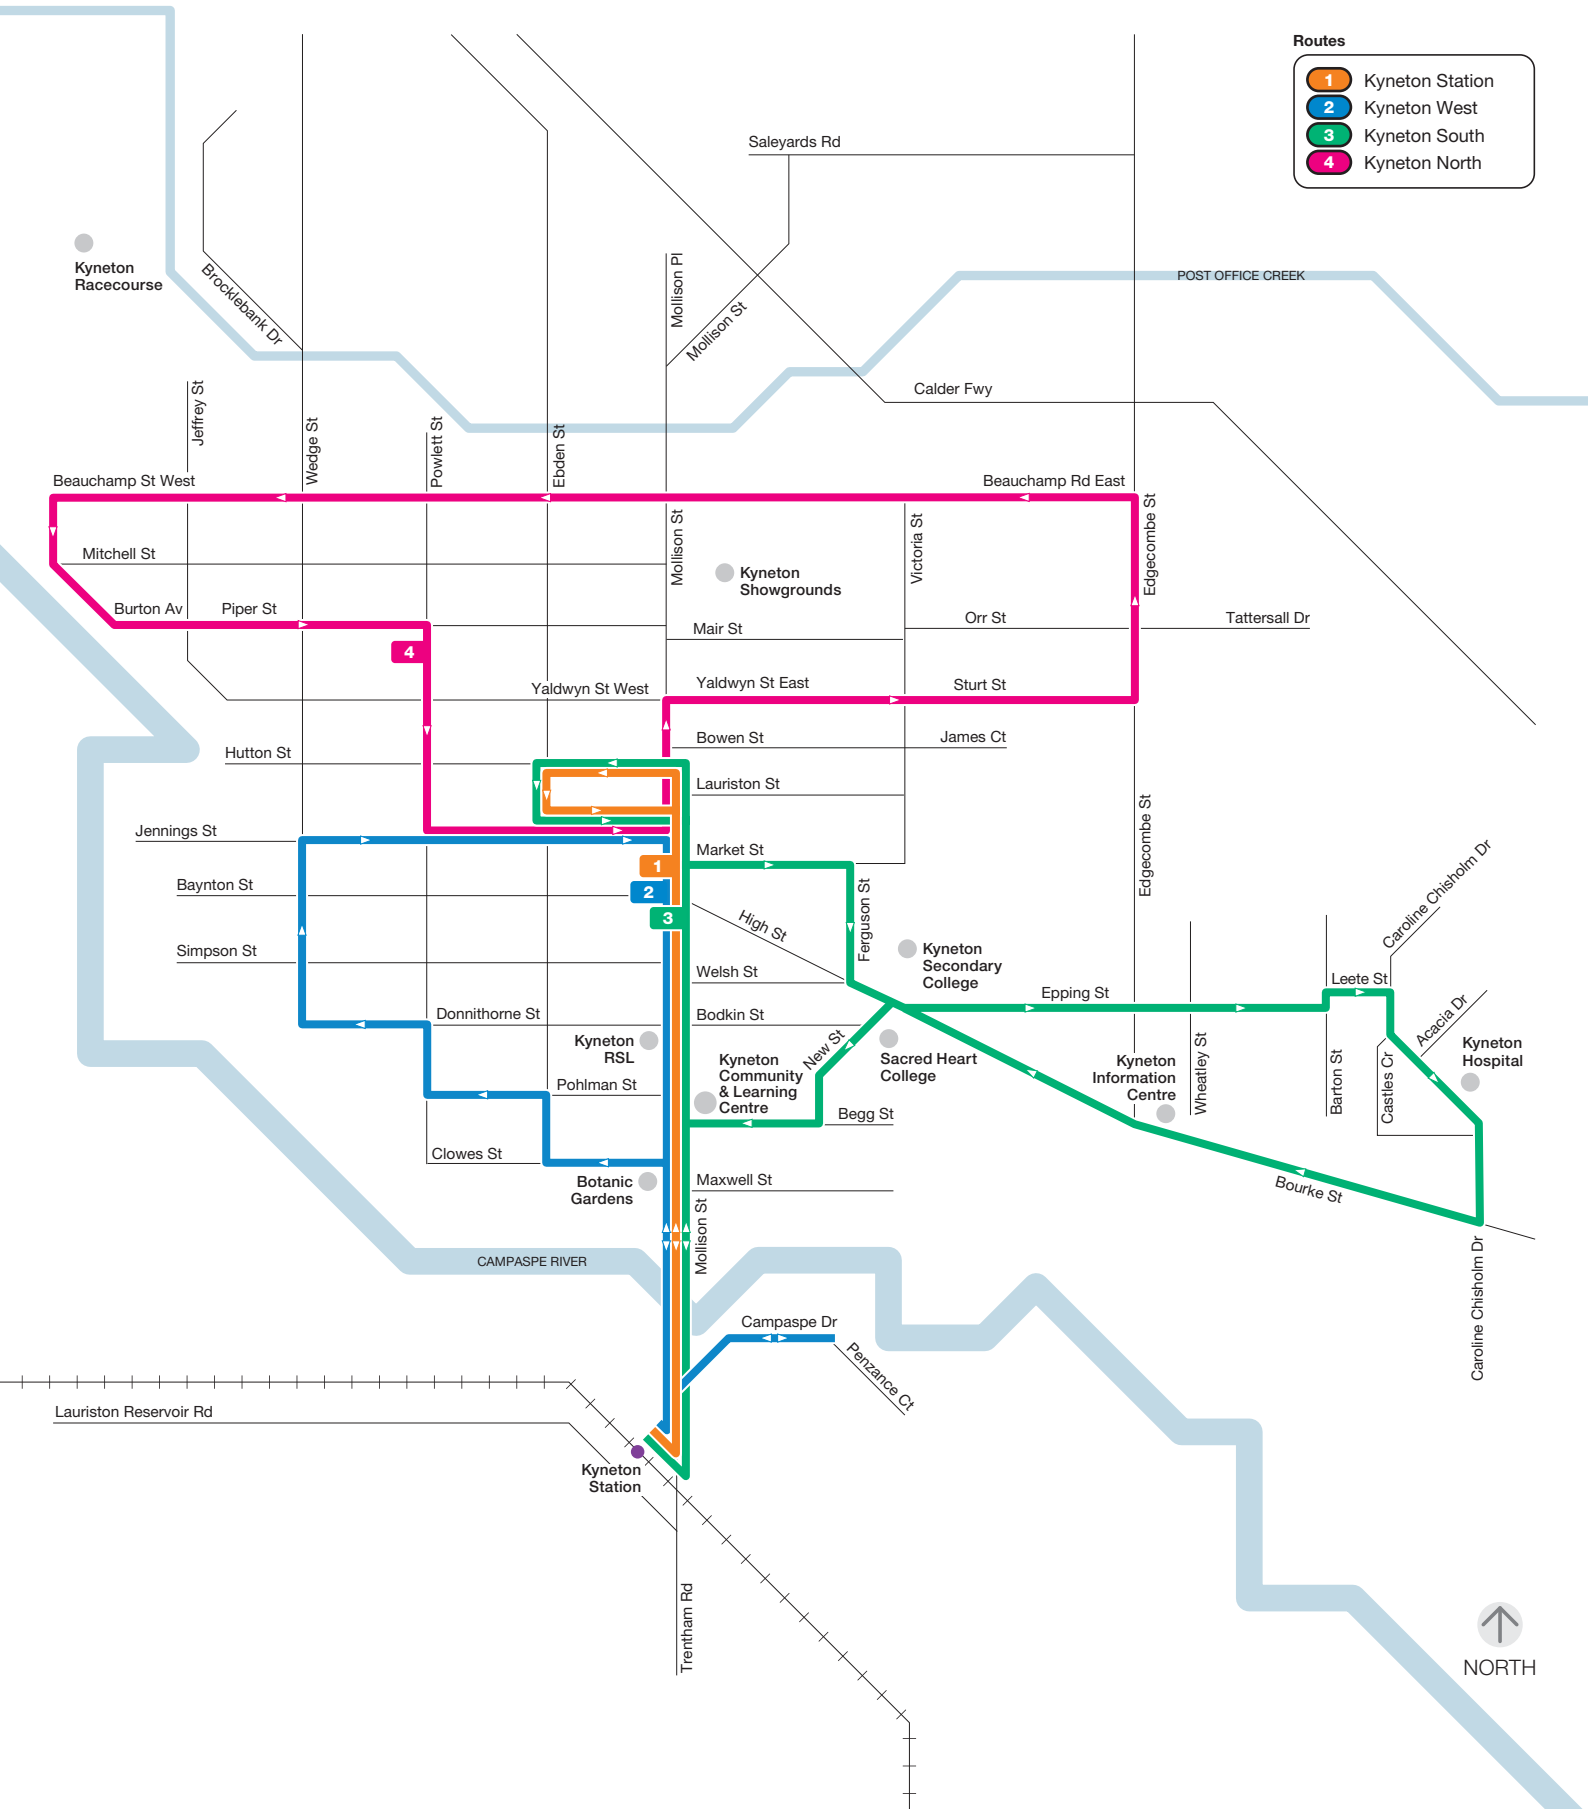

Kyneton bus network

Information

Ticketing zones

- Single zone
- Zone overlap
- V/Line train station
- V/Line coach stop
- Connecting bus
- Train line

For more information visit ptv.vic.gov.au or call 1800 800 007 (6am – midnight daily)

MAP NOT TO SCALE
Effective April 2013
© Public Transport Victoria 2013