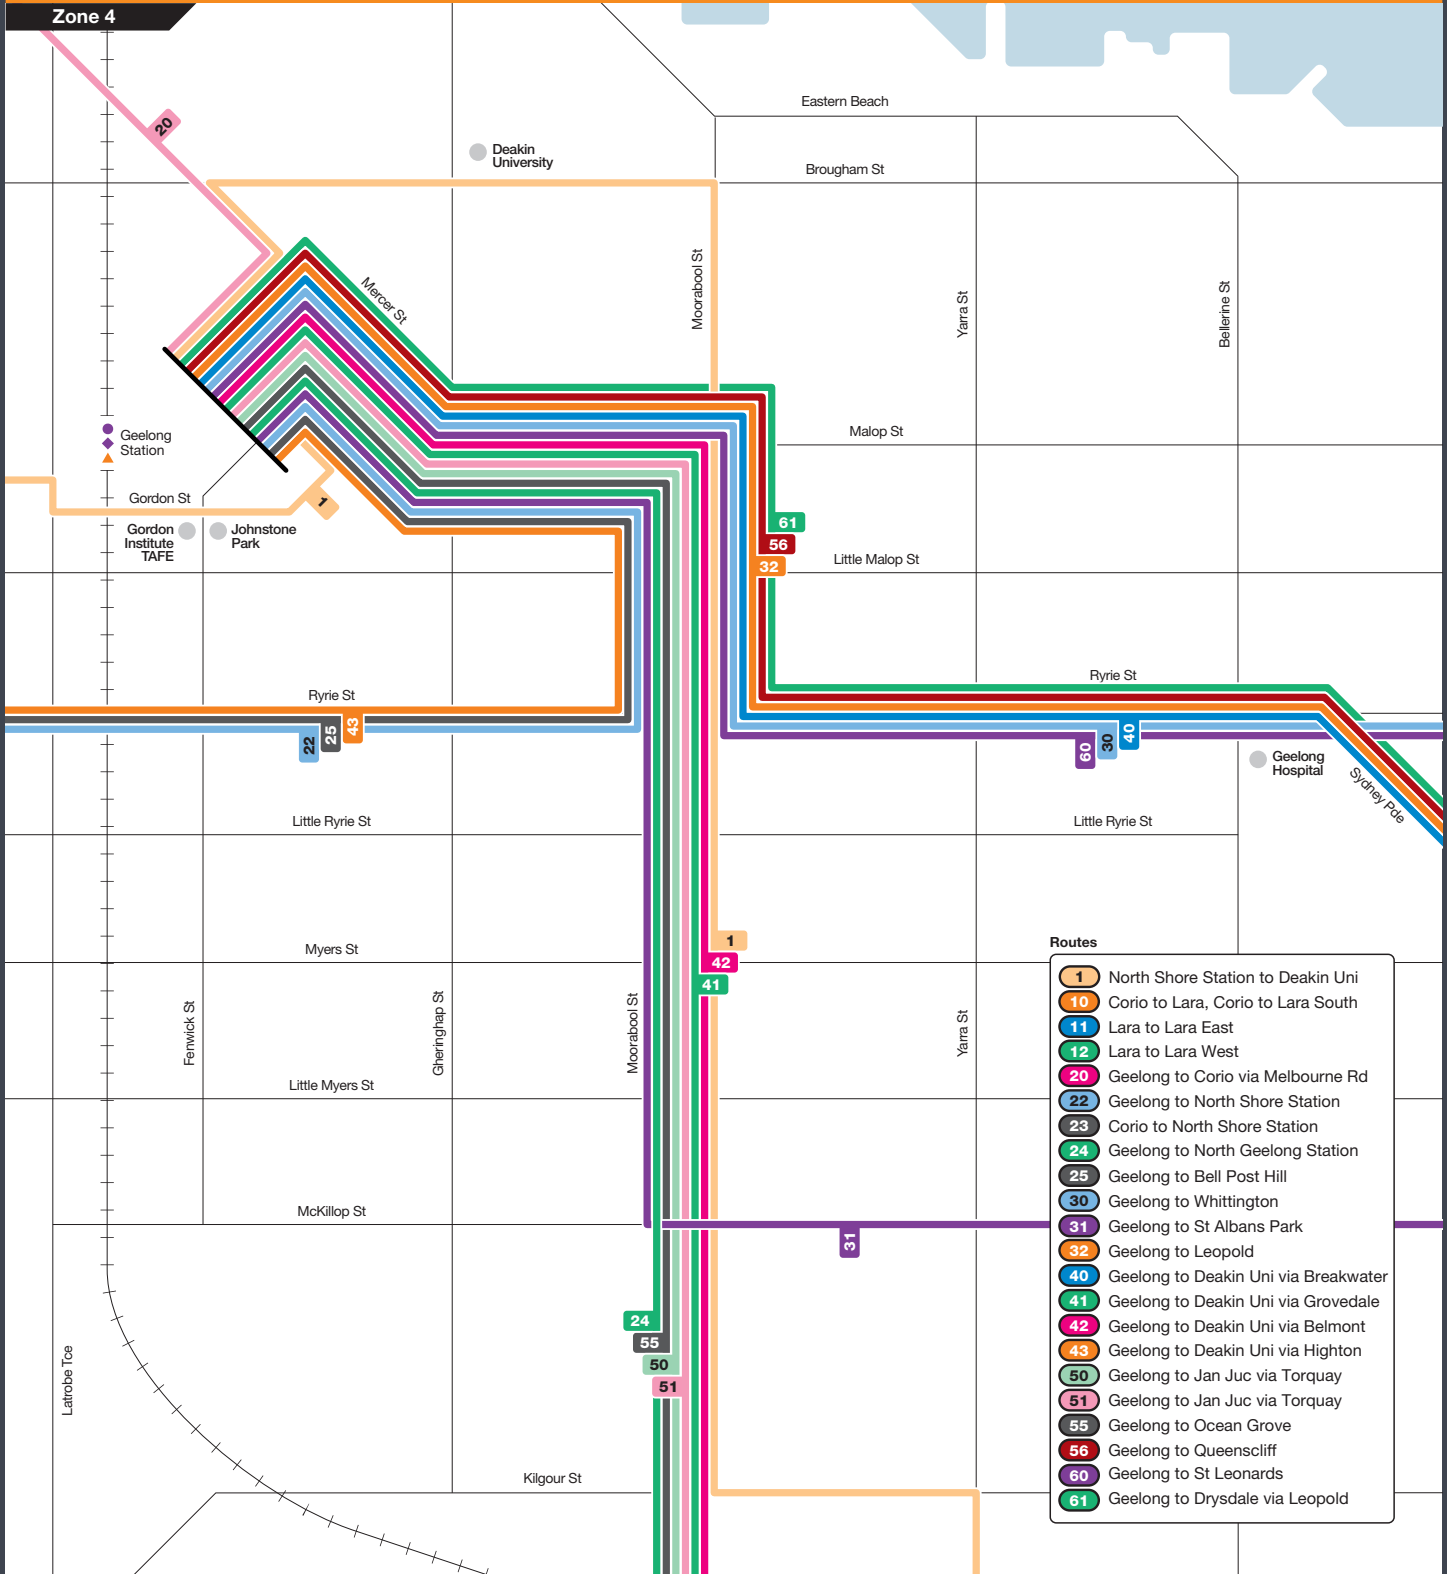

Geelong city centre

- Routes**
- 1 North Shore Station to Deakin Uni
 - 10 Corio to Lara, Corio to Lara South
 - 11 Lara to Lara East
 - 12 Lara to Lara West
 - 20 Geelong to Corio via Melbourne Rd
 - 22 Geelong to North Shore Station
 - 23 Corio to North Shore Station
 - 24 Geelong to North Geelong Station
 - 25 Geelong to Bell Post Hill
 - 30 Geelong to Whittington
 - 31 Geelong to St Albans Park
 - 32 Geelong to Leopold
 - 40 Geelong to Deakin Uni via Breakwater
 - 41 Geelong to Deakin Uni via Grovedale
 - 42 Geelong to Deakin Uni via Belmont
 - 43 Geelong to Deakin Uni via Highton
 - 50 Geelong to Jan Juc via Torquay
 - 51 Geelong to Jan Juc via Torquay
 - 55 Geelong to Ocean Grove
 - 56 Geelong to Queenscliff
 - 60 Geelong to St Leonards
 - 61 Geelong to Drysdale via Leopold

Ticketing zones

Single zone (white box)
 Zone overlap (hatched box)
 V/Line train station (purple dot)
 V/Line coach stop (orange triangle)
 Connecting bus (black line with crossbar)
 Train line (black line)

MAP NOT TO SCALE
 Effective June 2015
 © Public Transport Victoria 2015

↑
NORTH