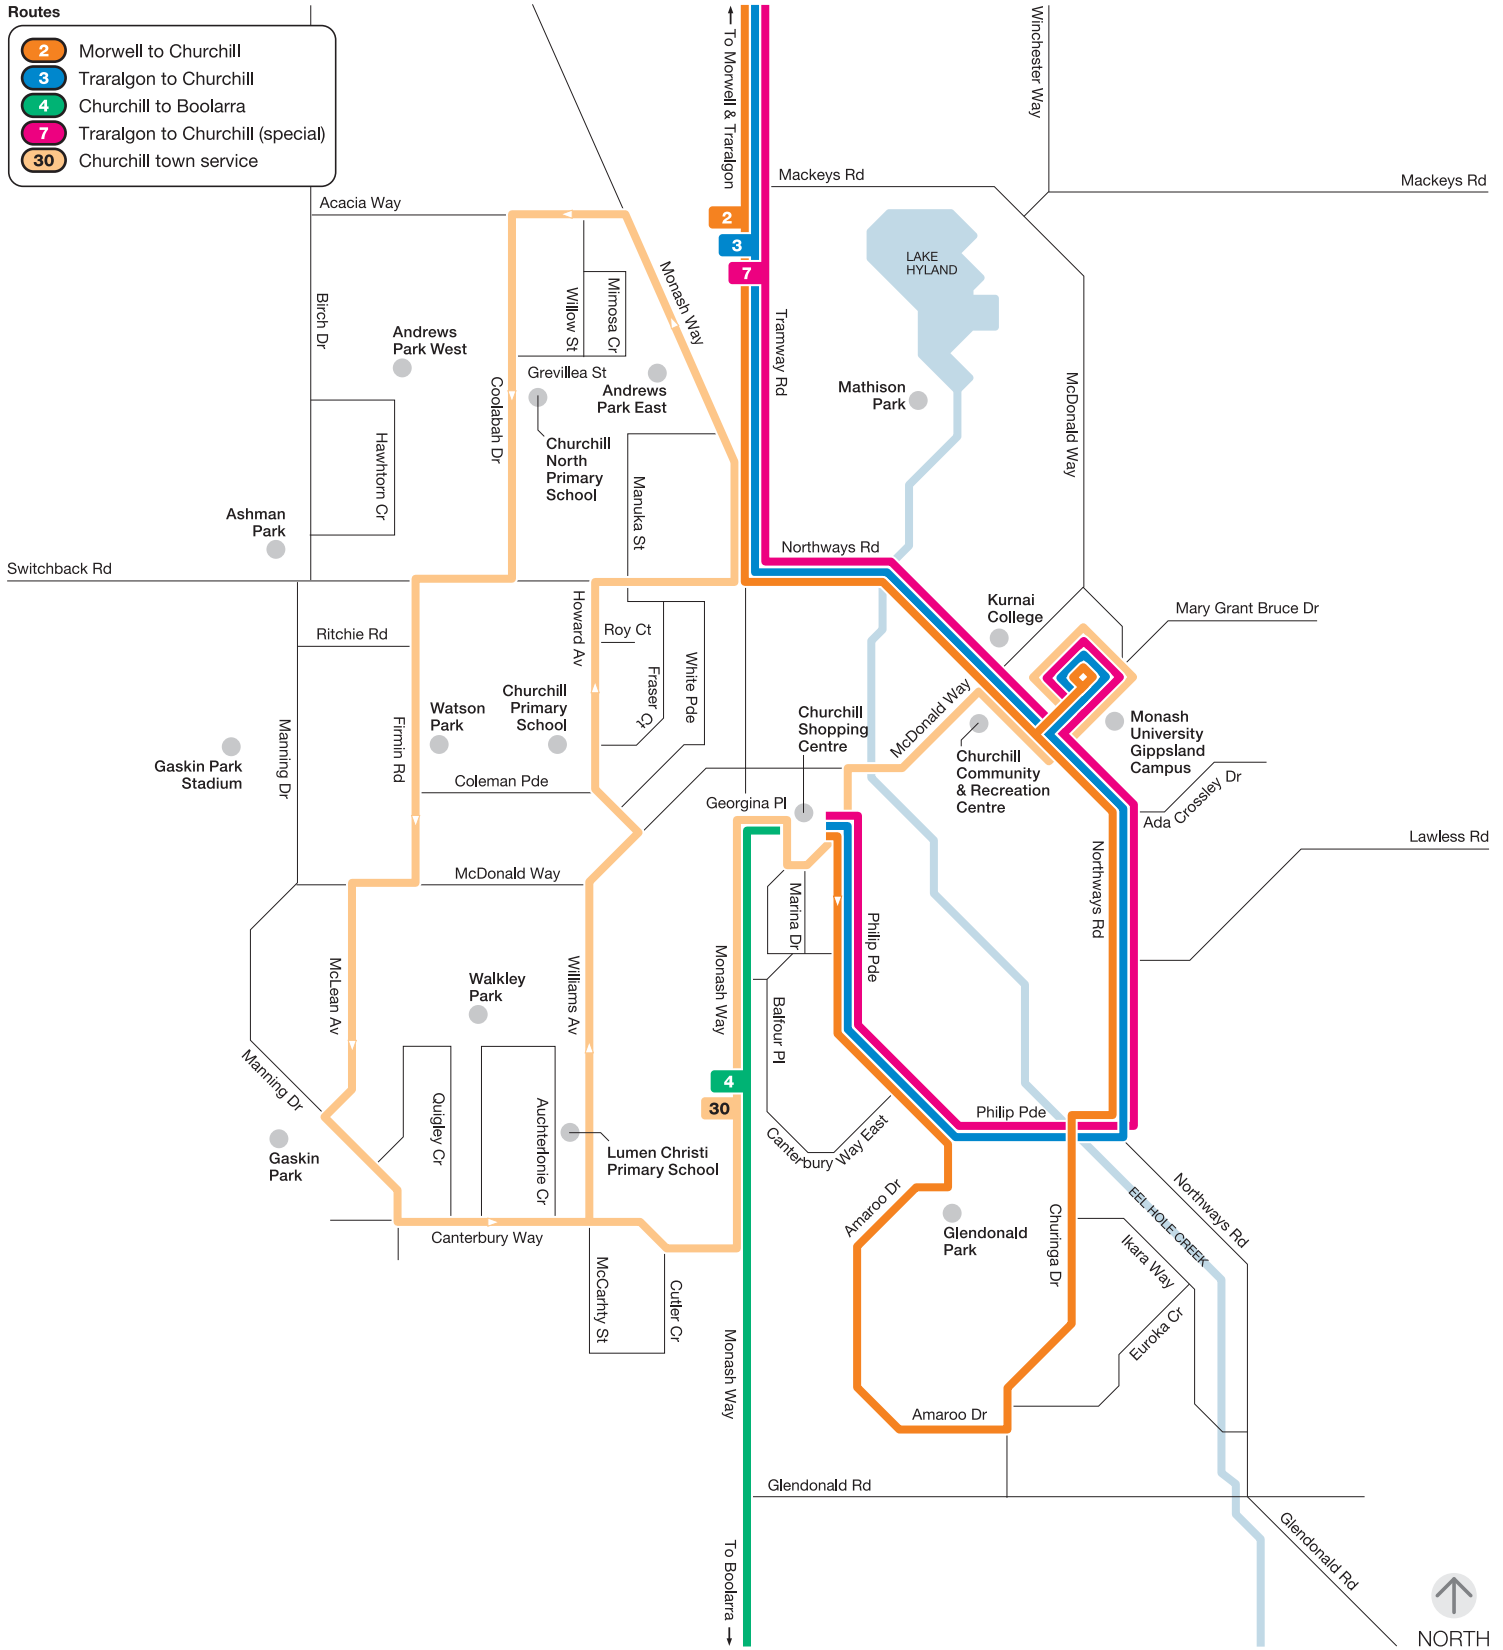

Churchill bus network

Zone 11

Information

For more information visit ptv.vic.gov.au or call 1800 800 007 (6am – midnight daily)

MAP NOT TO SCALE
Effective January 2012