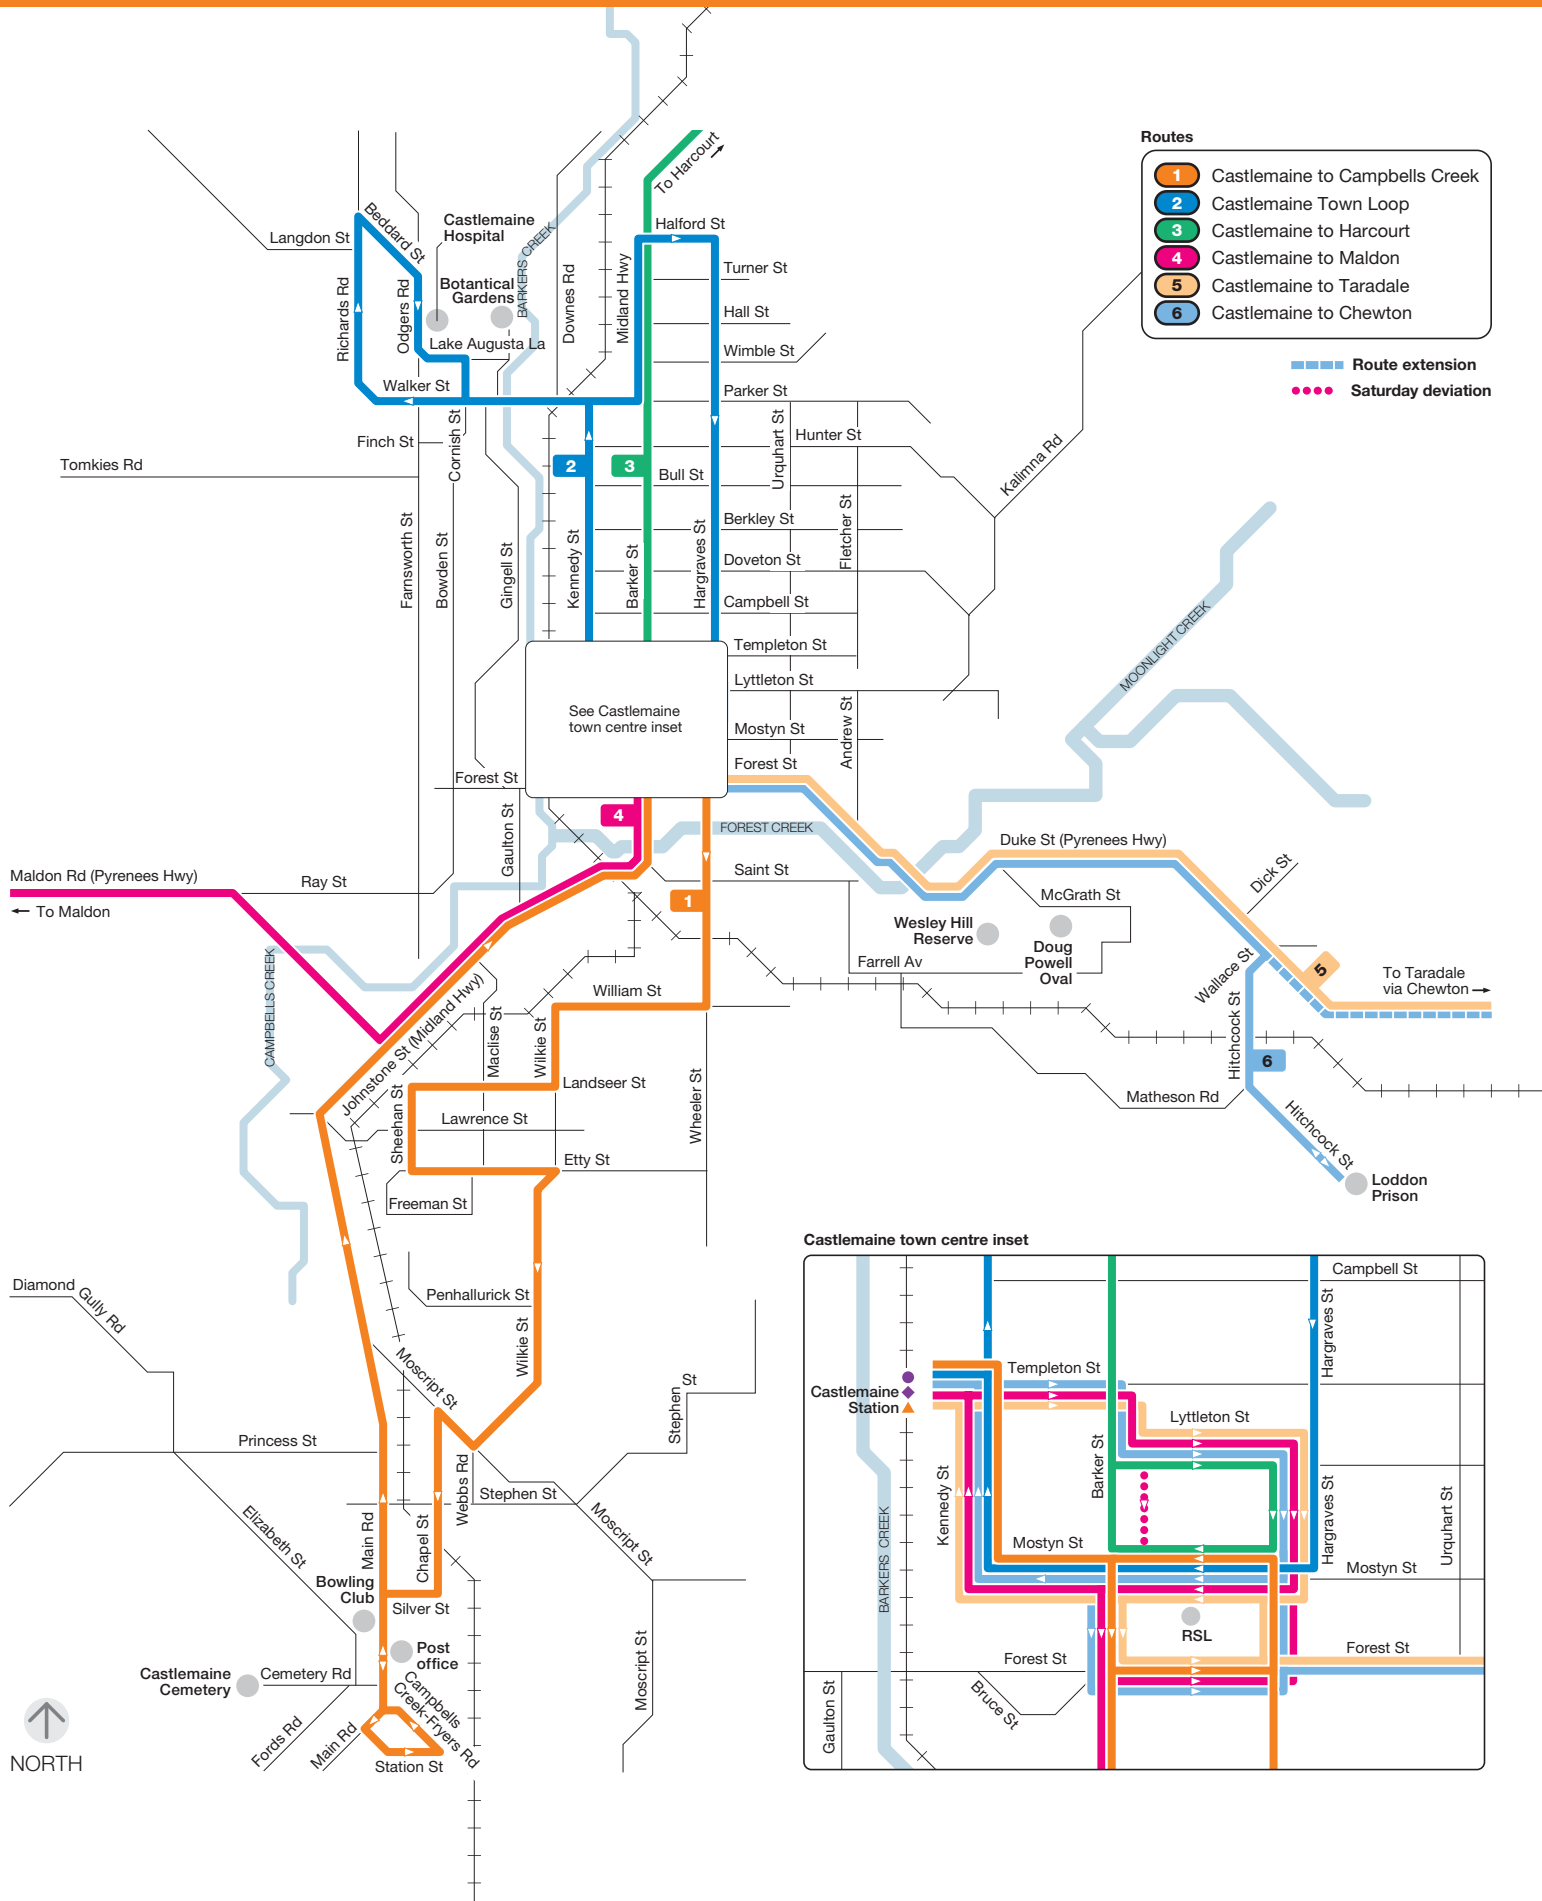

# Castlemaine bus network

Information

- V/Line train station
- ◆ V/Line coach stop
- ▲ Connecting bus
- + Train line

For more information visit [ptv.vic.gov.au](http://ptv.vic.gov.au) or call 1800 800 007

MAP NOT TO SCALE  
Effective 5 December 2011

© Public Transport Victoria 2016

02/15/16