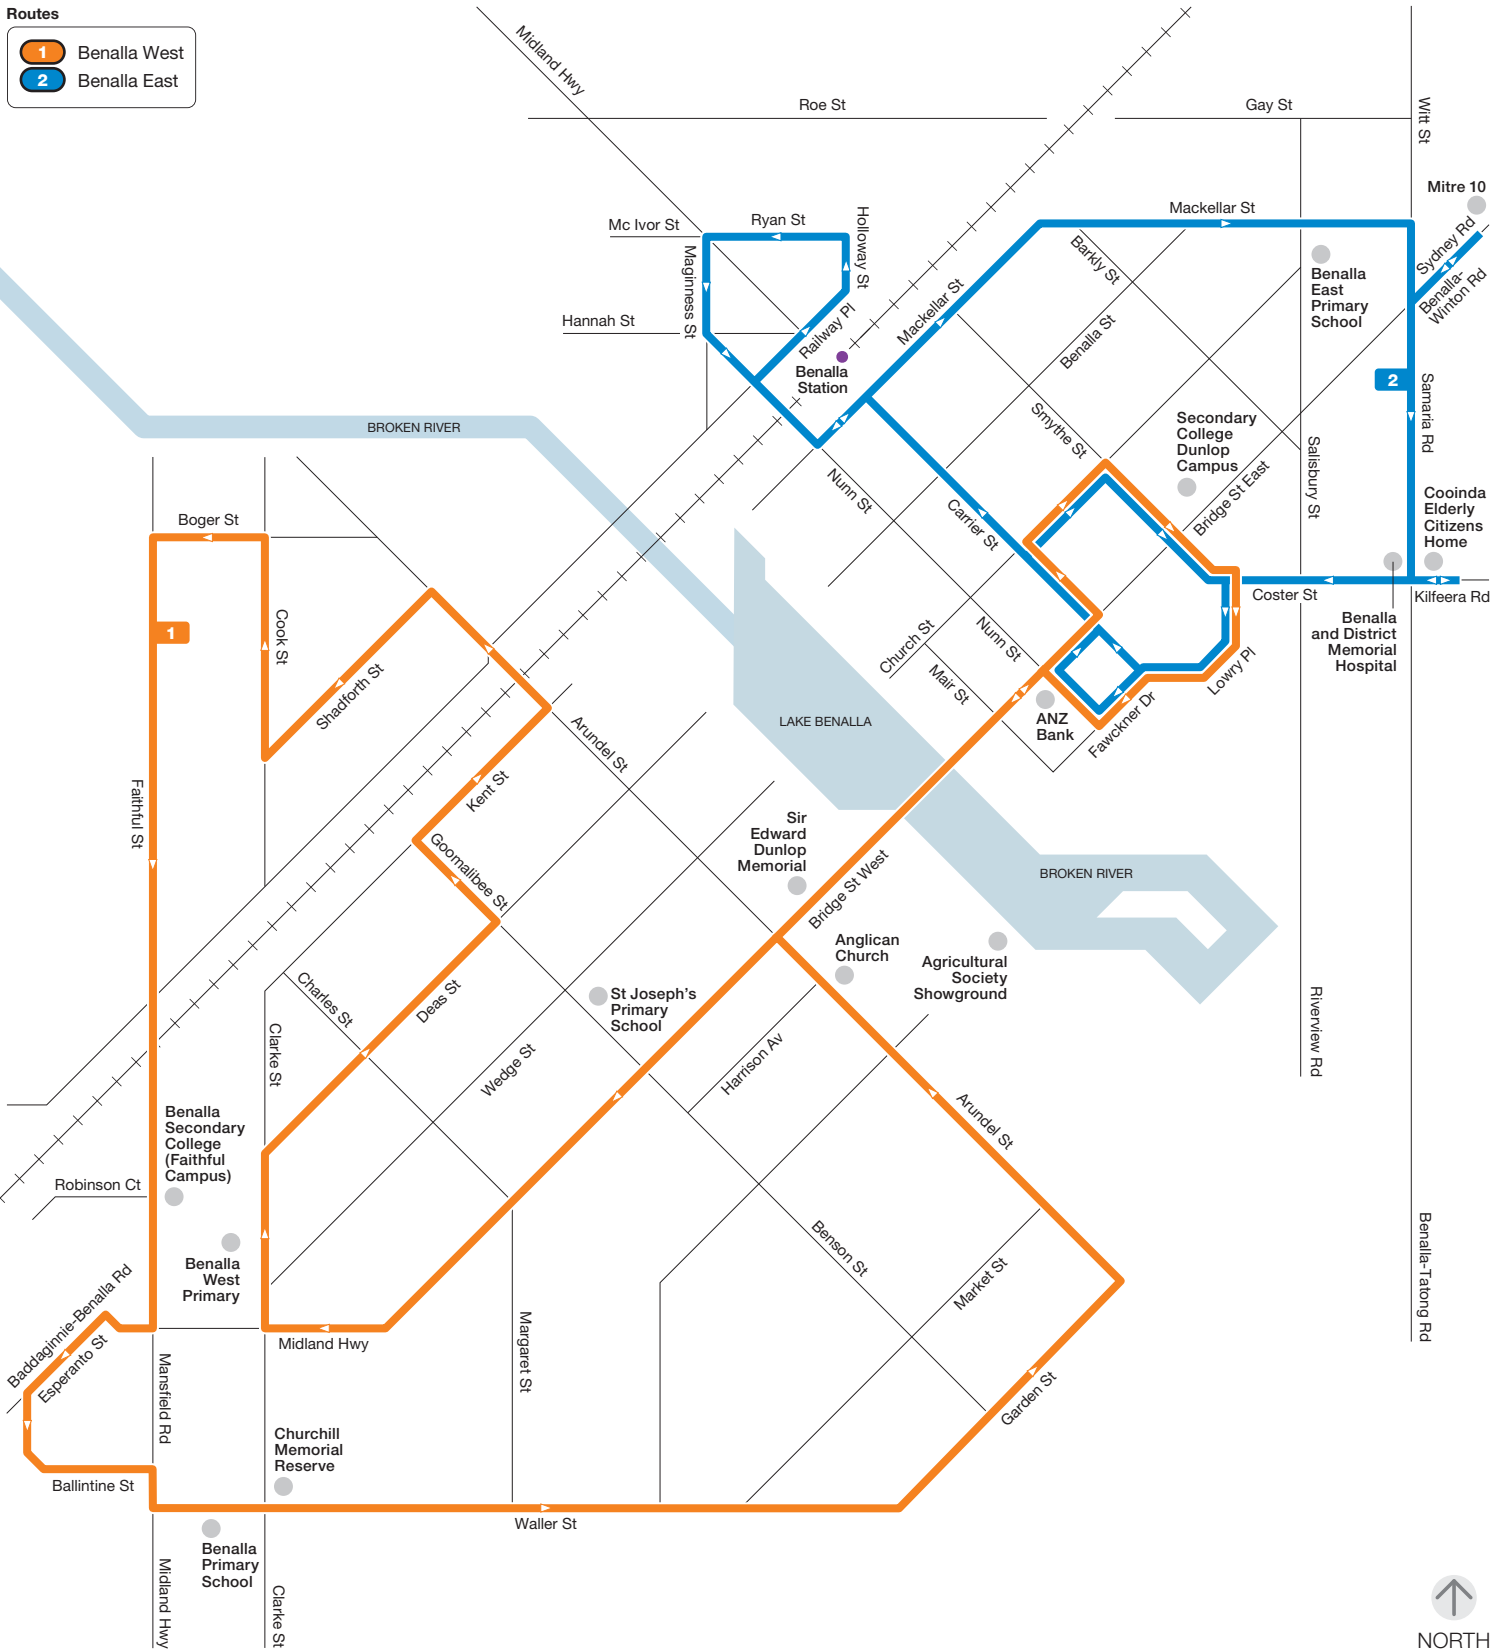

Benalla bus network

Routes

- 1 Benalla West
- 2 Benalla East

Information

Ticketing zone

- Single zone
- V-Line train station
- V-Line coach stop
- Train line

For more information visit ptv.vic.gov.au
or call **1800 800 007** (6am – midnight daily)

MAP NOT TO SCALE
Effective February 2012