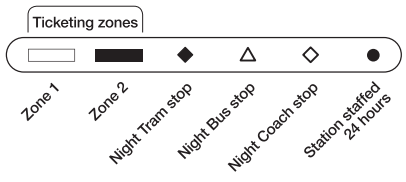

Night Train

Melbourne weekend Night Train network

NORTH
MAP NOT TO SCALE
Effective 1 January 2016
© Public Transport Victoria 2016

Lines and stations that don't have Night Network services are shown in grey.