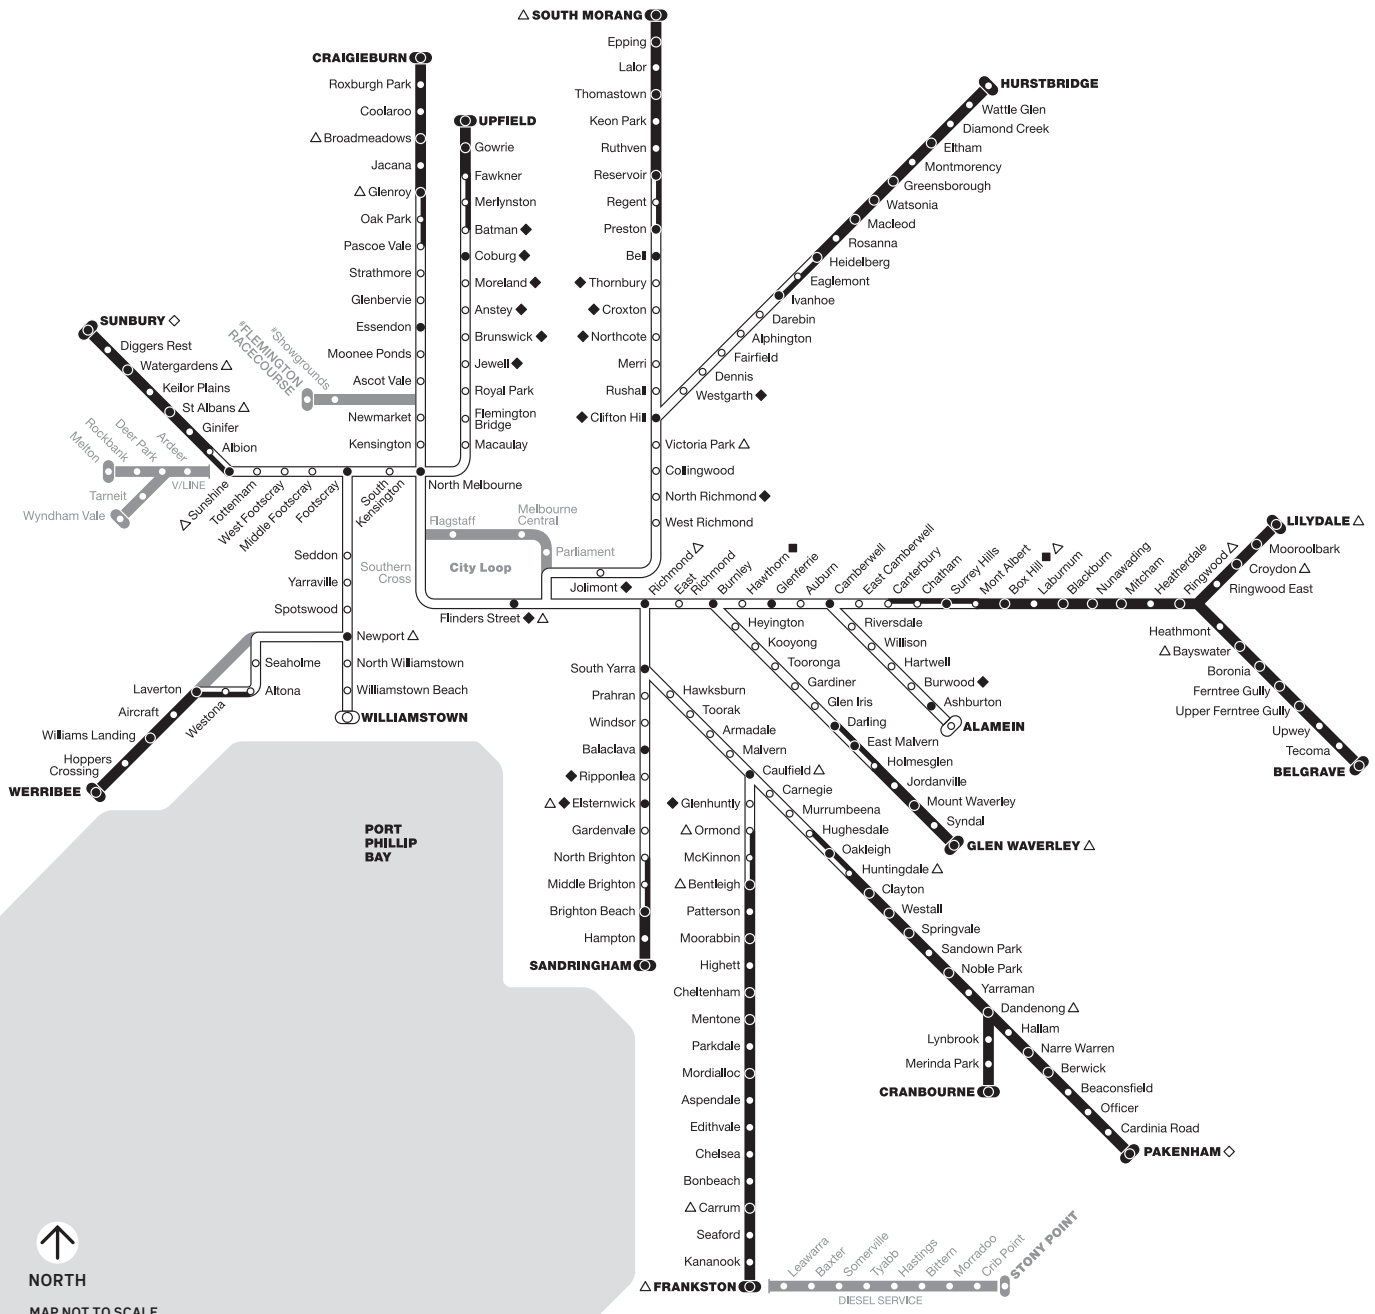

Night Train

Melbourne weekend Night Train network

NORTH
MAP NOT TO SCALE
Effective 1 January 2016
© Public Transport Victoria 2016

Lines and stations that don't have Night Network services are shown in grey.