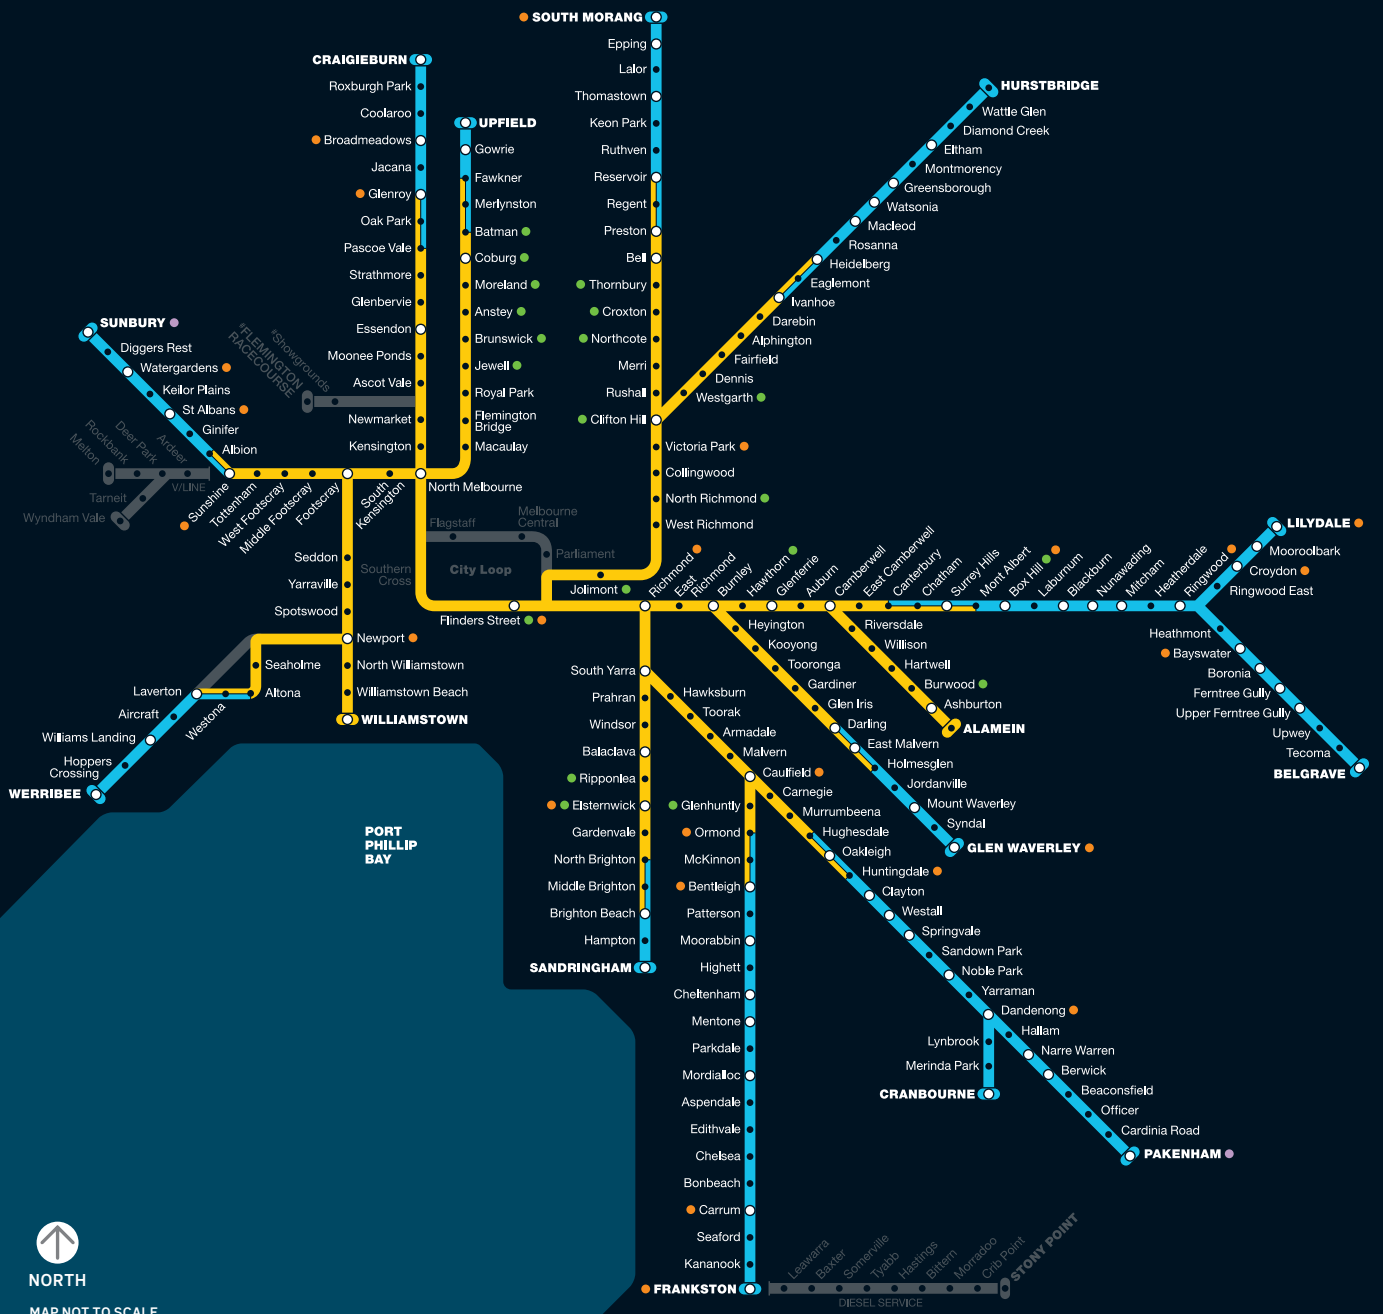

Night Train

Melbourne weekend Night Train network

NORTH
 MAP NOT TO SCALE
 Effective 1 January 2016
 © Public Transport Victoria 2016

Ticketing zones

- Zone 1 (Yellow)
- Zone 2 (Blue)
- Night Train stop (Green)
- Night Bus stop (Orange)
- Night Coach stop (Purple)
- Station staffed 24 hours (White)

Lines and stations that don't have Night Network services are shown in grey.