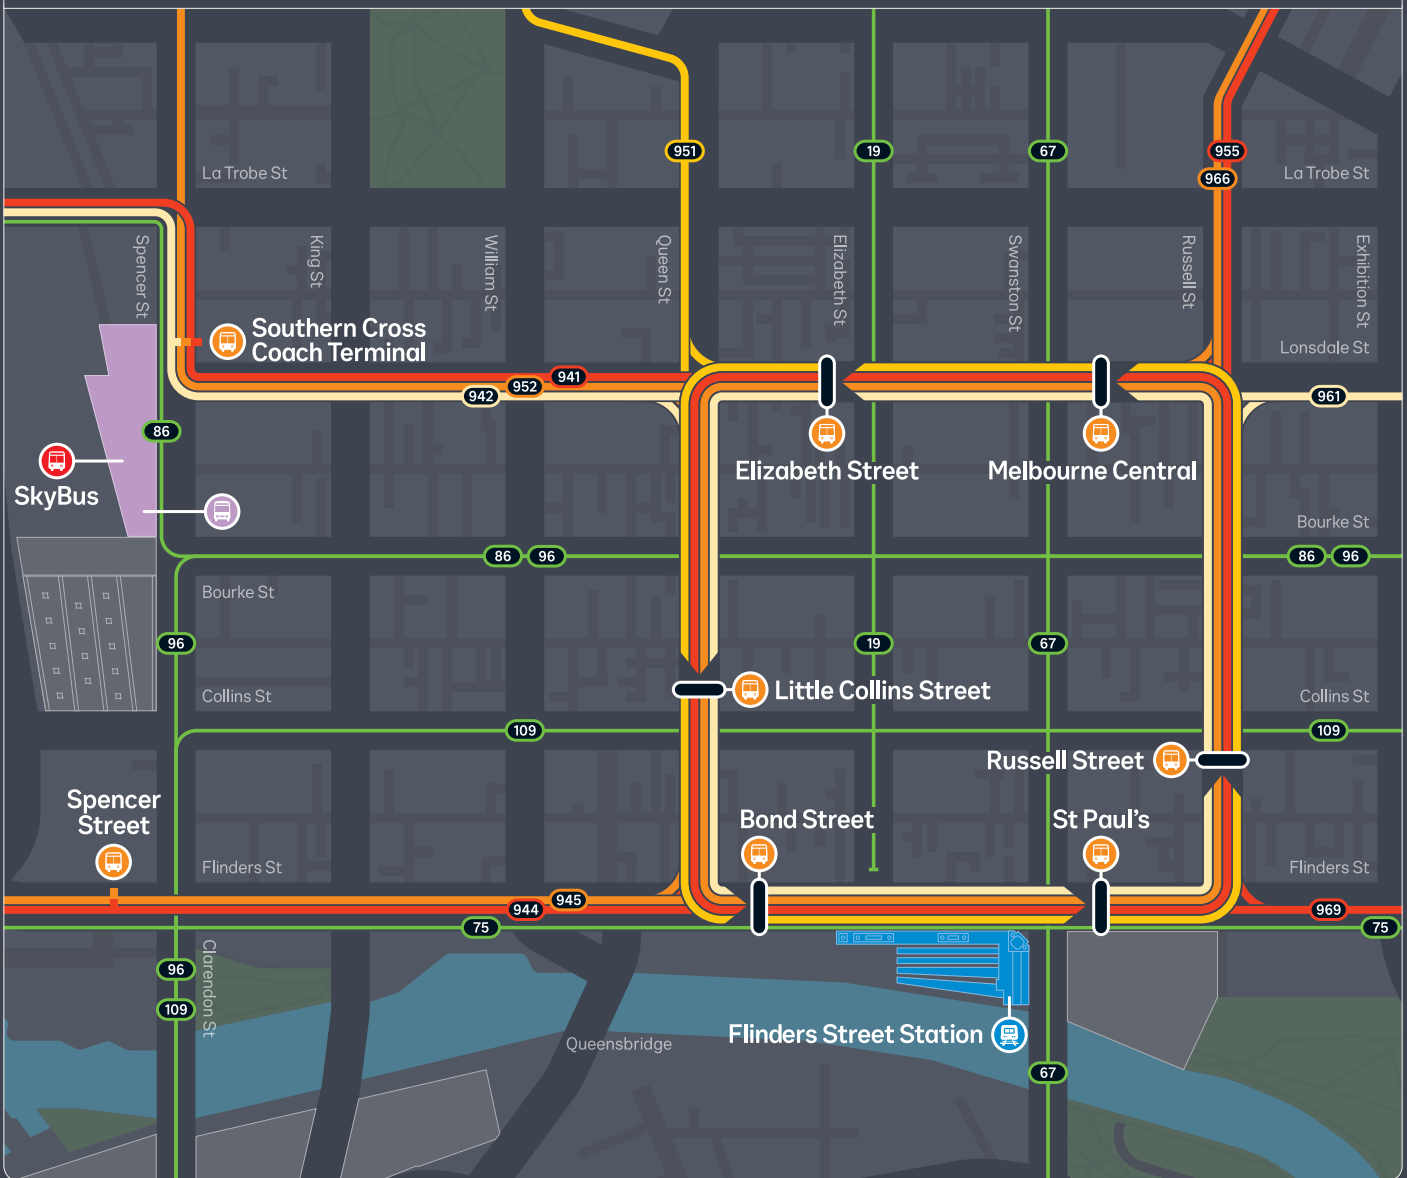

Night Network

Night Network Melbourne city

Bus routes

Symbols

- Night Bus stop
- Night Train station
- Night Coach stop
- Night Tram route
- SkyBus services operate directly between Melbourne Airport and Southern Cross Coach Terminal
- Night Bus city interchange

Routes and stops that don't have Night Network services aren't shown.