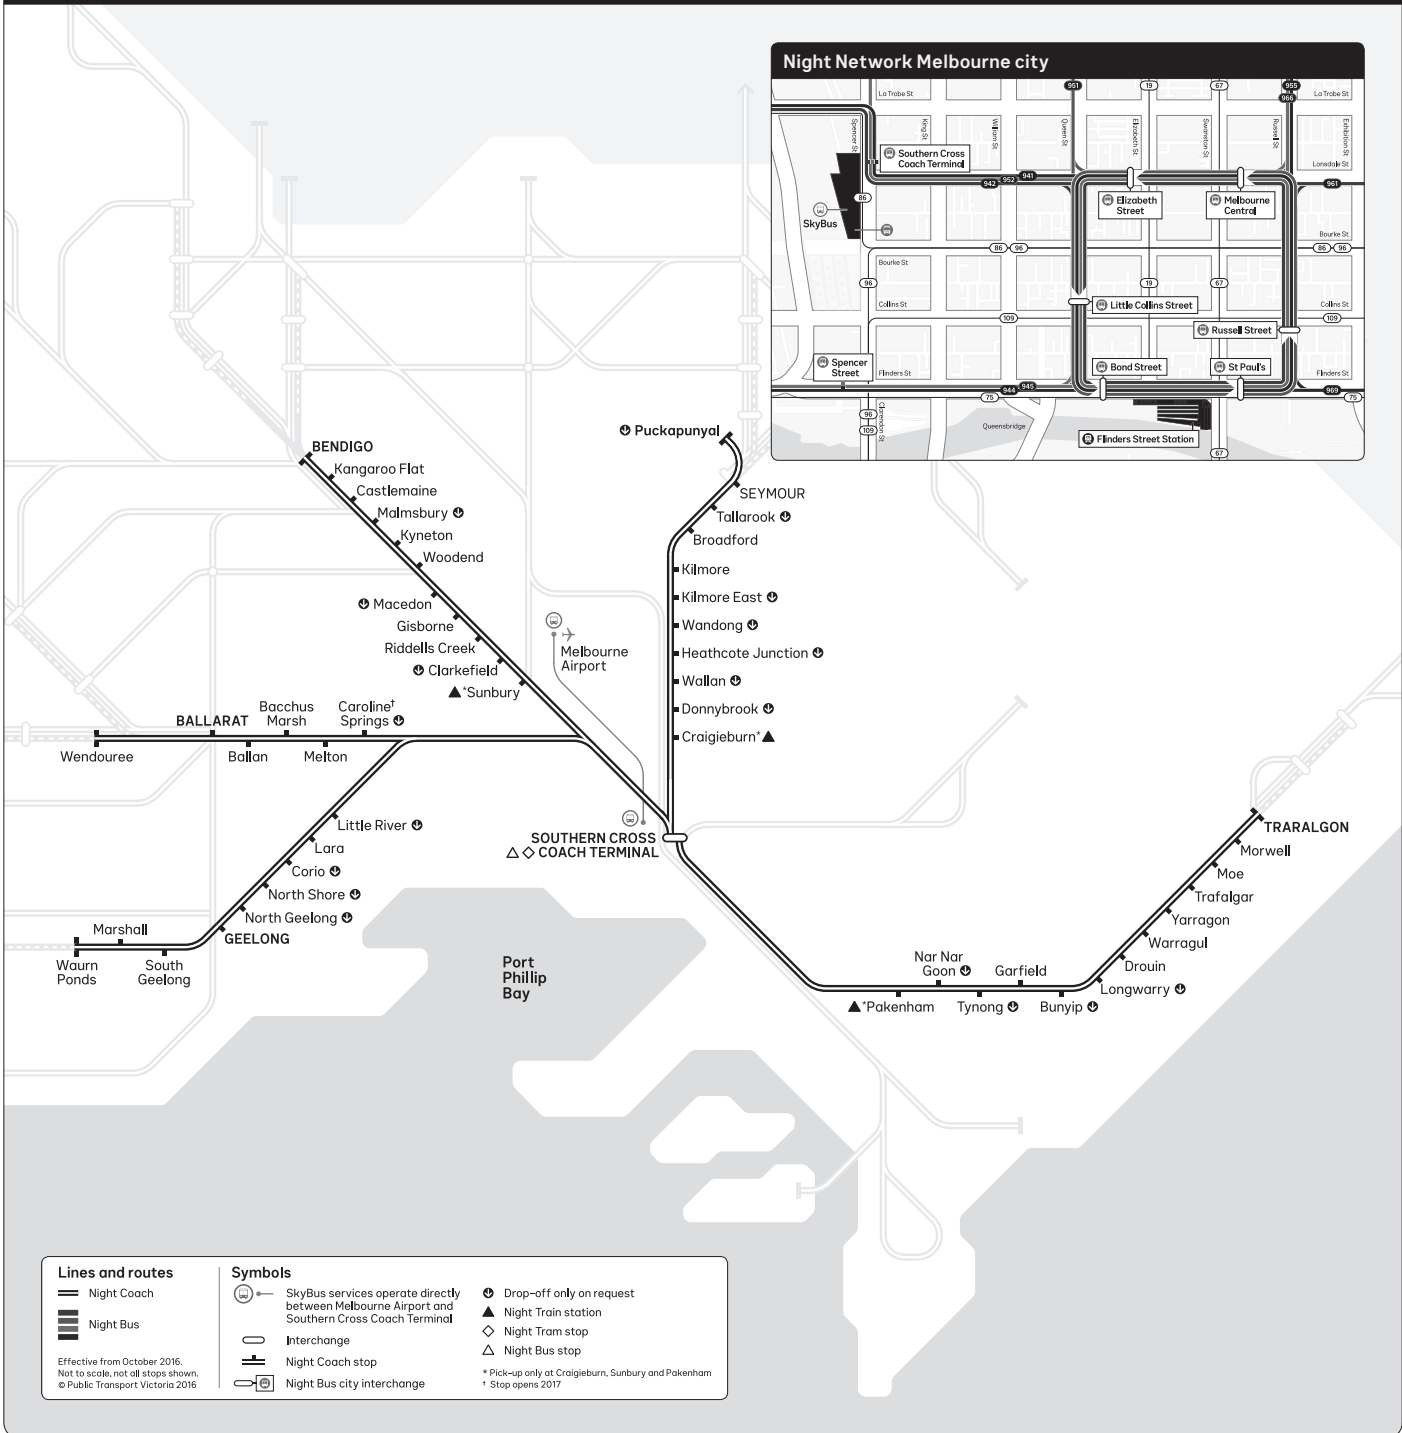

Night Coach

Regional weekend Night Coach network

Lines and stops that don't have Night Network services are shown in grey.