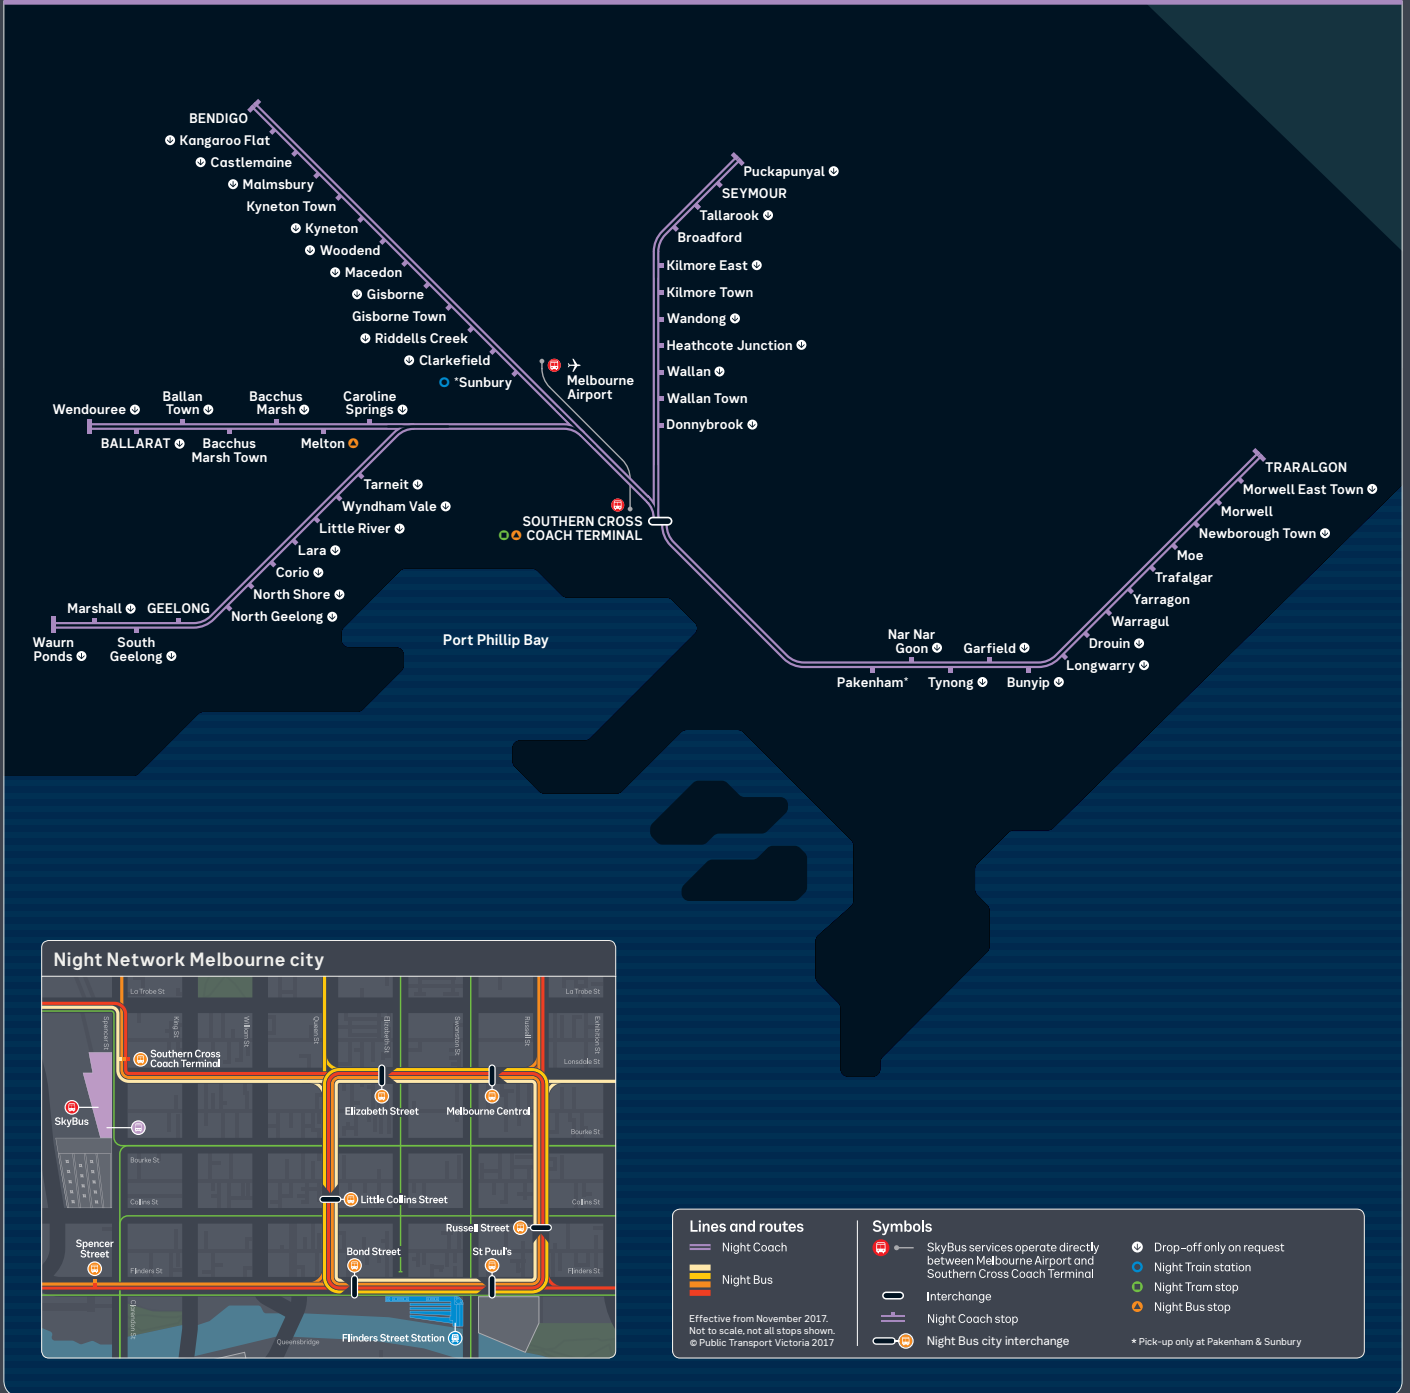

# Night Coach

## Regional weekend Night Coach network

Lines and routes	Symbols
Night Coach	SkyBus services operate directly between Melbourne Airport and Southern Cross Coach Terminal
Night Bus	Drop-off only on request
Night Train station	Night Tram stop
Interchange	Night Bus stop
Night Coach stop	Night Bus city interchange
<small>Effective from November 2017. Not to scale, not all stops shown. © Public Transport Victoria 2017</small>	<small>* Pick-up only at Pakenham &amp; Sunbury</small>