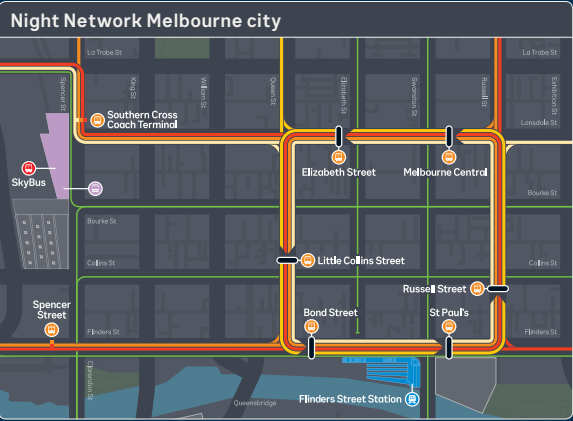

## Regional weekend Night Coach network

Lines and routes	Symbols
Night Coach	SkyBus services operate directly between Melbourne Airport and Southern Cross Coach Terminal
Night Bus	Drop-off only on request
Night Train station	Night Tram stop
Interchange	Night Bus stop
Night Coach stop	Night Bus city interchange
<small>Effective from November 2017. Not to scale, not all stops shown. © Public Transport Victoria 2017</small>	<small>* Pick-up only at Pakenham &amp; Sunbury</small>