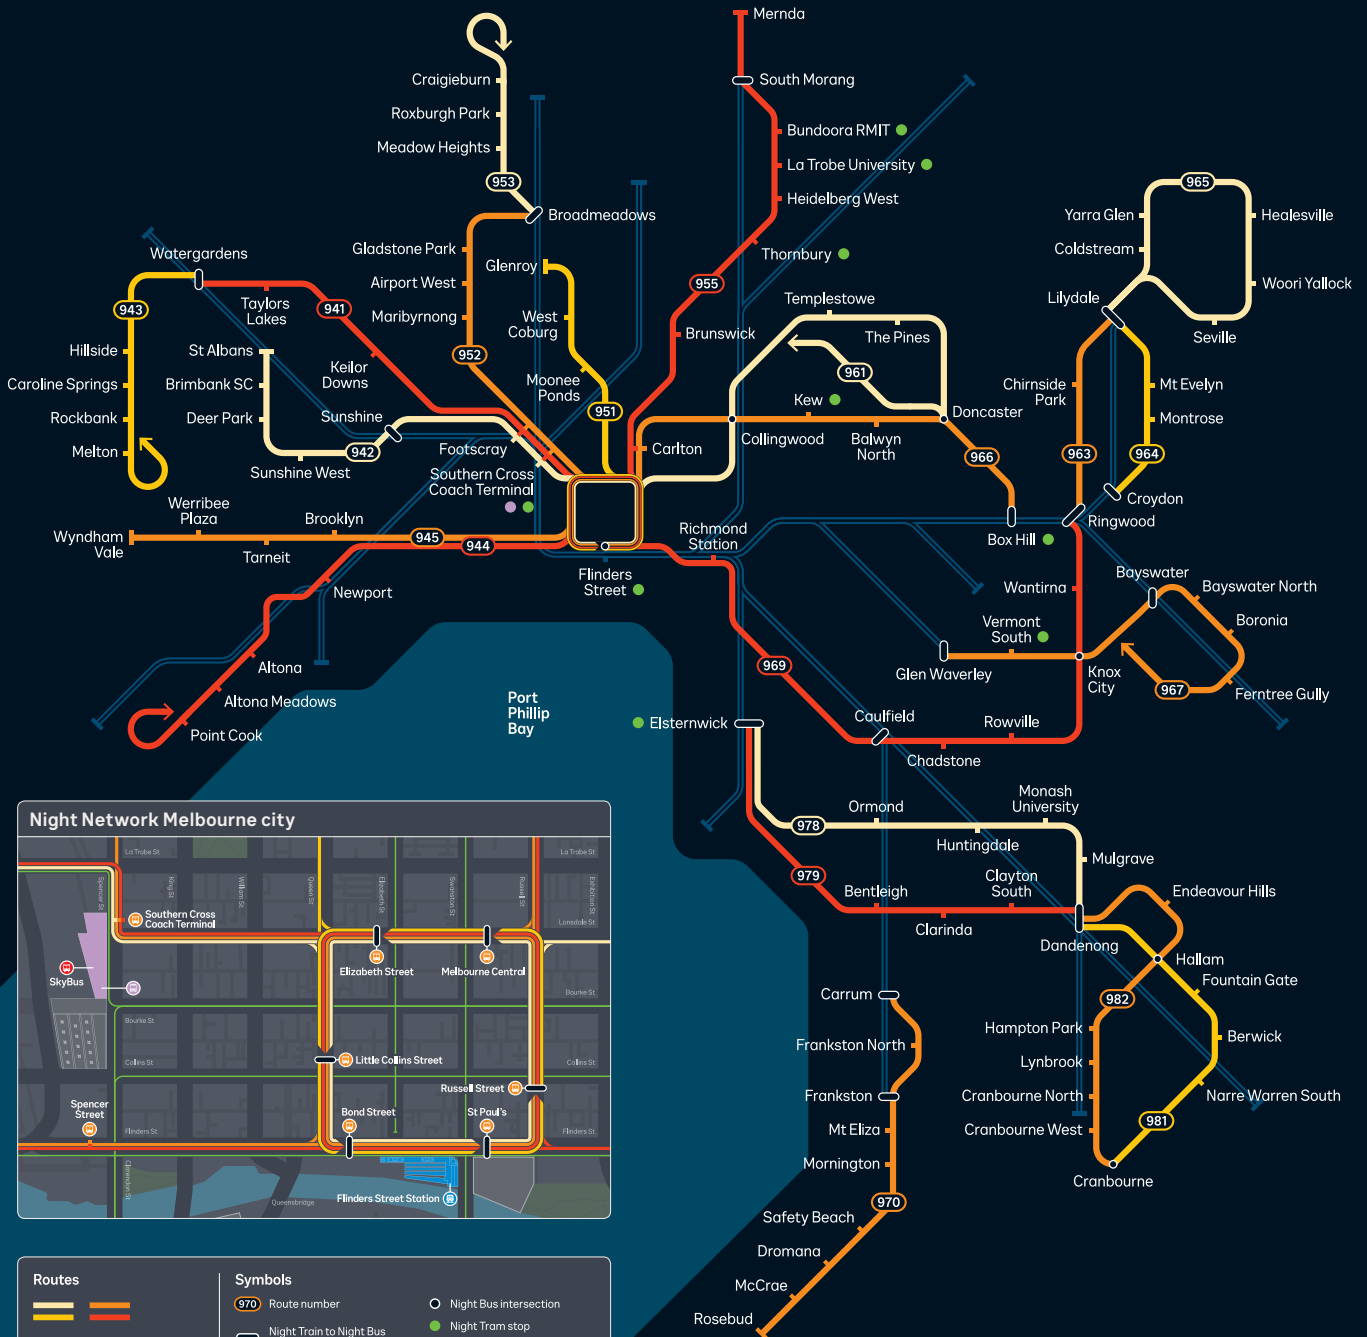

# Night Bus

## Melbourne weekend Night Bus network *Dysons Ventura McKenzie's*

**Routes**

- 970-979: Night Network Melbourne city
- 930-985: Other Night Bus routes
- Blue line: Night Train network

**Symbols**

- 970: Route number
- Night Train to Night Bus timed connection
- Major Night Bus stop
- Night Bus intersection
- Night Tram stop
- Night Coach stop
- Night Bus city interchange

Effective from 1 January 2016. Not to scale, not all stops shown. © Public Transport Victoria 2016.

Night Bus City Loop operates in an anti-clockwise direction.

Routes and stops that don't have Night Network services aren't shown.