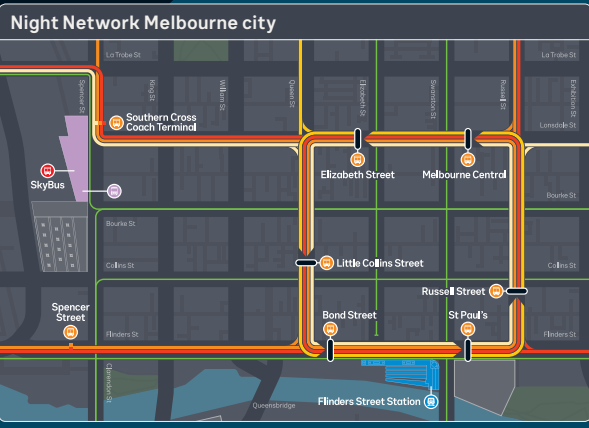

# Night Bus

## Melbourne weekend Night Bus network *Dysons Ventura McKenzie's*

**Routes**

- 970-979: Night Network Melbourne city
- 930-985: Other Night Bus routes
- Blue line: Night Train network

**Symbols**

- 970: Route number
- Night Train to Night Bus timed connection
- Major Night Bus stop
- Night Bus intersection
- Night Tram stop
- Night Coach stop
- Night Bus city interchange

Effective from 1 January 2016. Not to scale, not all stops shown. © Public Transport Victoria 2016.

Night Bus City Loop operates in an anti-clockwise direction.

Routes and stops that don't have Night Network services aren't shown.