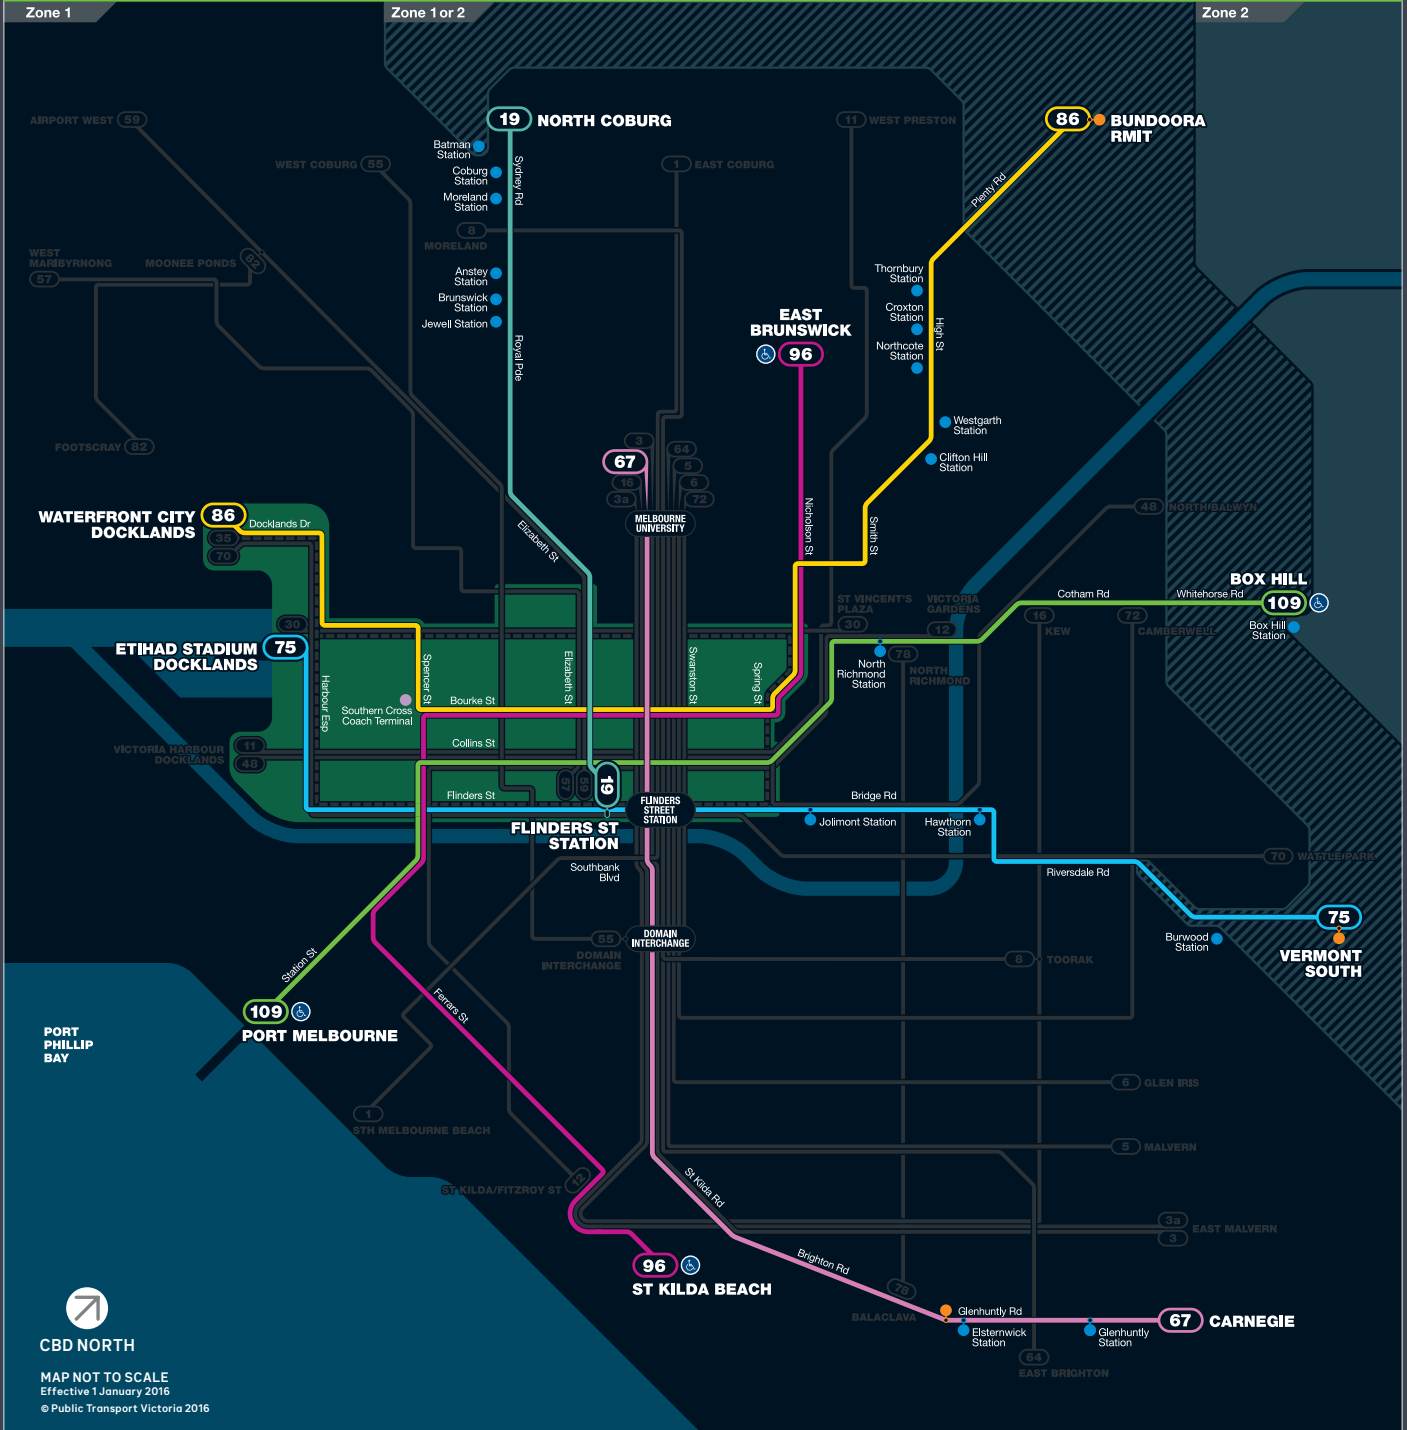

Night Tram

Melbourne weekend Night Tram network

Ticketing zones

- Zone 1
- Zone 1 or 2
- Zone 2
- Free Tram Zone
- Tram Terminus
- Low floor tram priority route
- Night Tram line
- Night Train station
- Night Bus stop
- Night Coach stop

Routes and stops that don't have Night Network services are shown in grey.

For more information visit ptv.vic.gov.au or call 1800 800 007