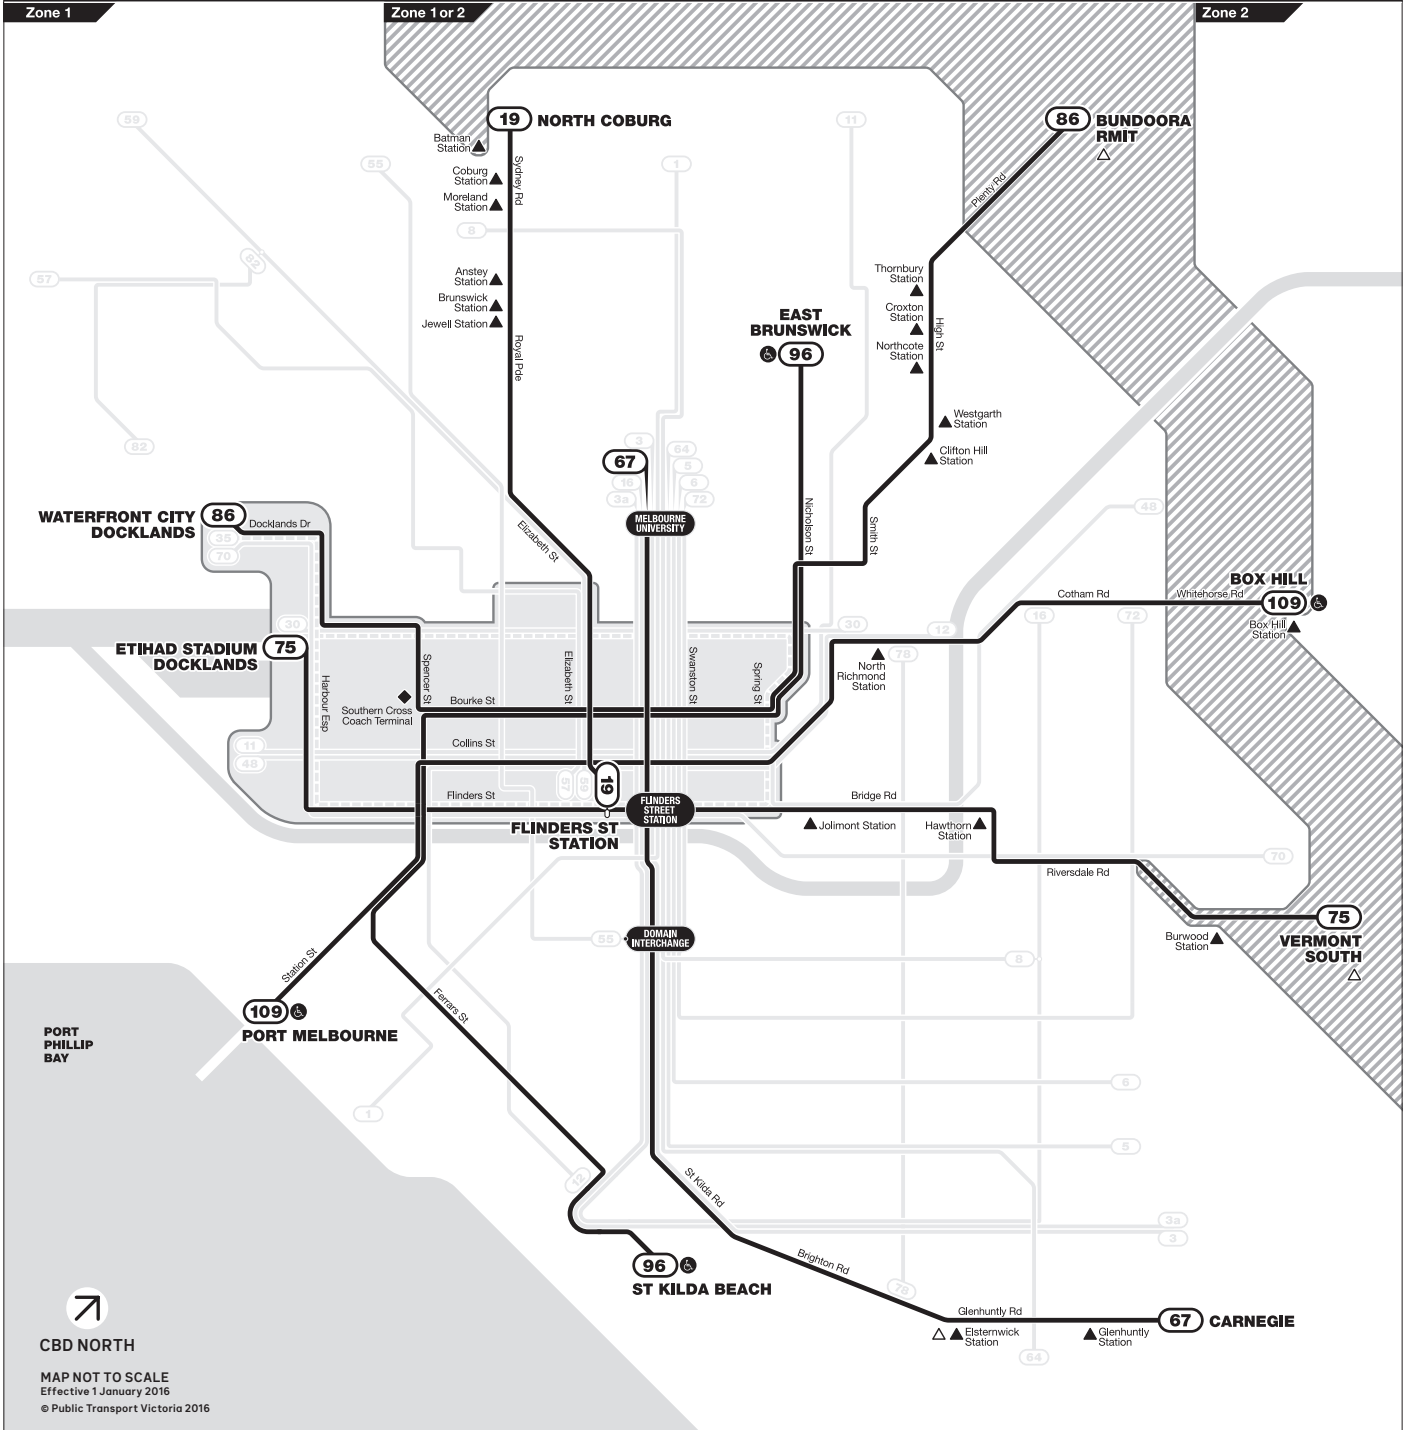

# Night Tram

## Melbourne weekend Night Tram network

Routes and stops that don't have Night Network services are shown in grey.

For more information visit [ptv.vic.gov.au](http://ptv.vic.gov.au) or call 1800 800 007