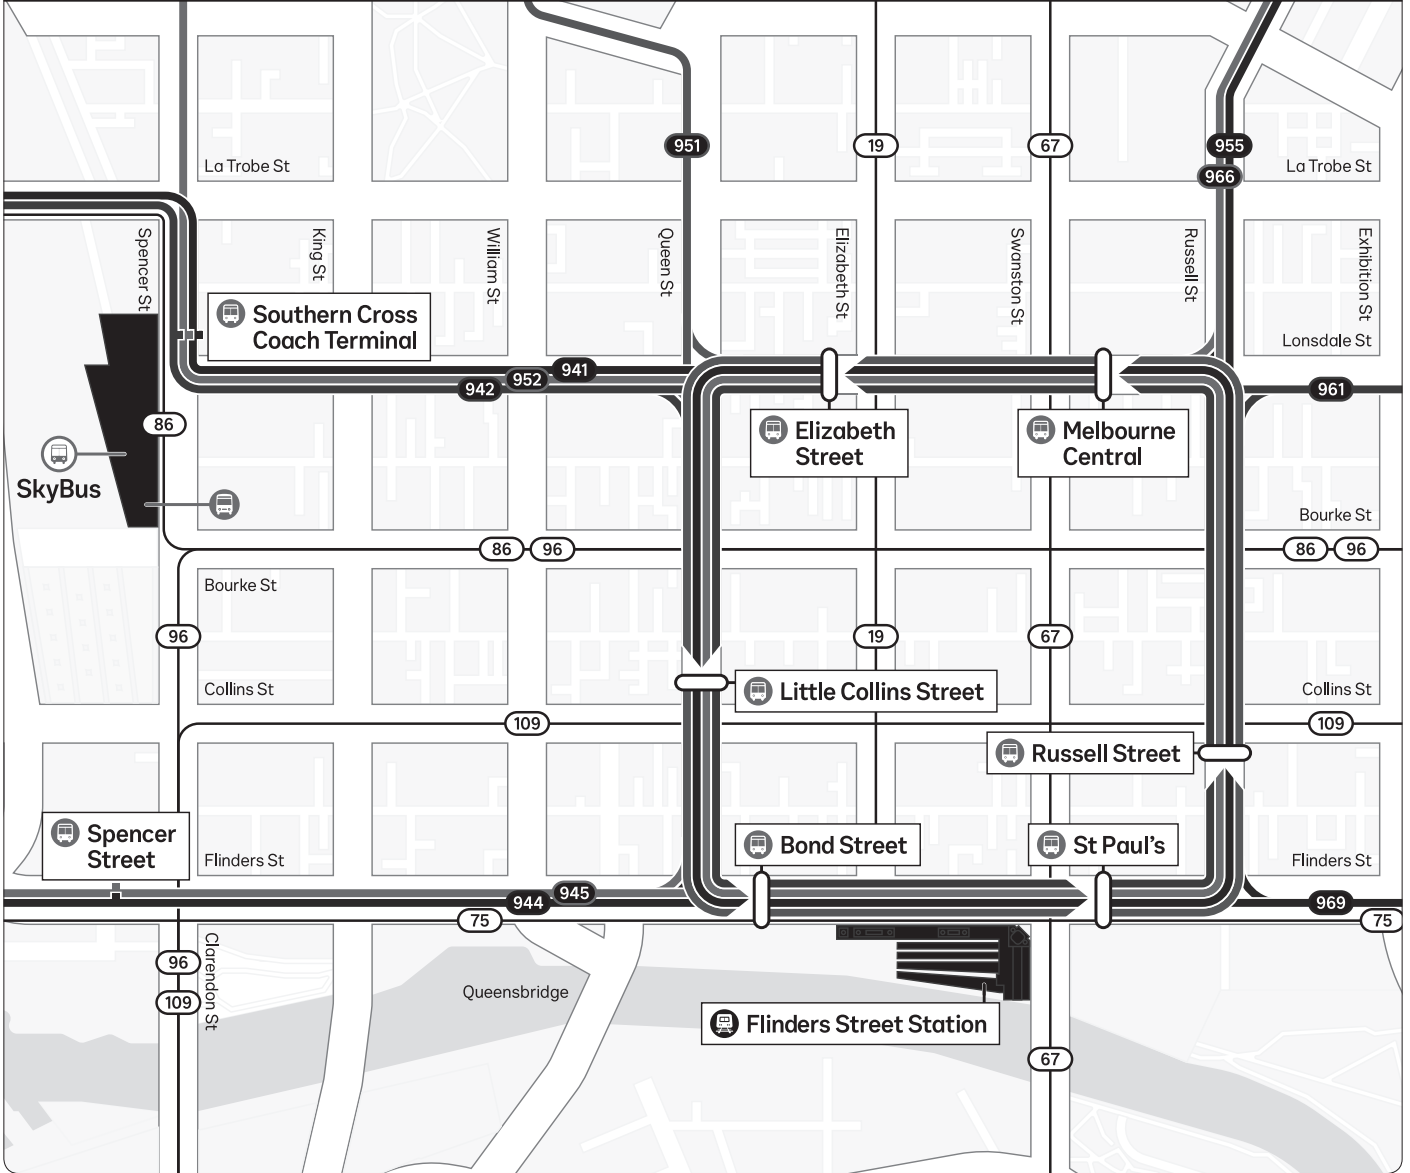

Night Network

Night Network Melbourne city

Bus routes

Symbols

- Night Bus stop
- Night Train station
- Night Coach stop
- Night Tram route
- SkyBus services operate directly between Melbourne Airport and Southern Cross Coach Terminal
- Night Bus city interchange

Routes and stops that don't have Night Network services aren't shown.

For more information visit
ptv.vic.gov.au or call 1800 800 007