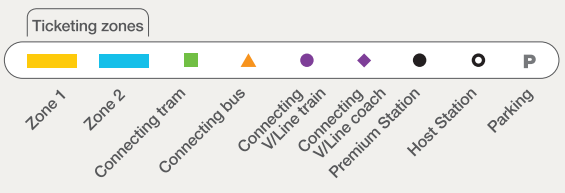

# Melbourne train network

NORTH  
 MAP NOT TO SCALE  
 Effective January 2016  
 © Public Transport Victoria 2015

**Premium Station**  
 Customer service centre is staffed from first train to last, seven days a week

**Host Station**  
 Customer service staff at station during morning peak

#Line to Showgrounds and Flemington Racecourse is only open for special events