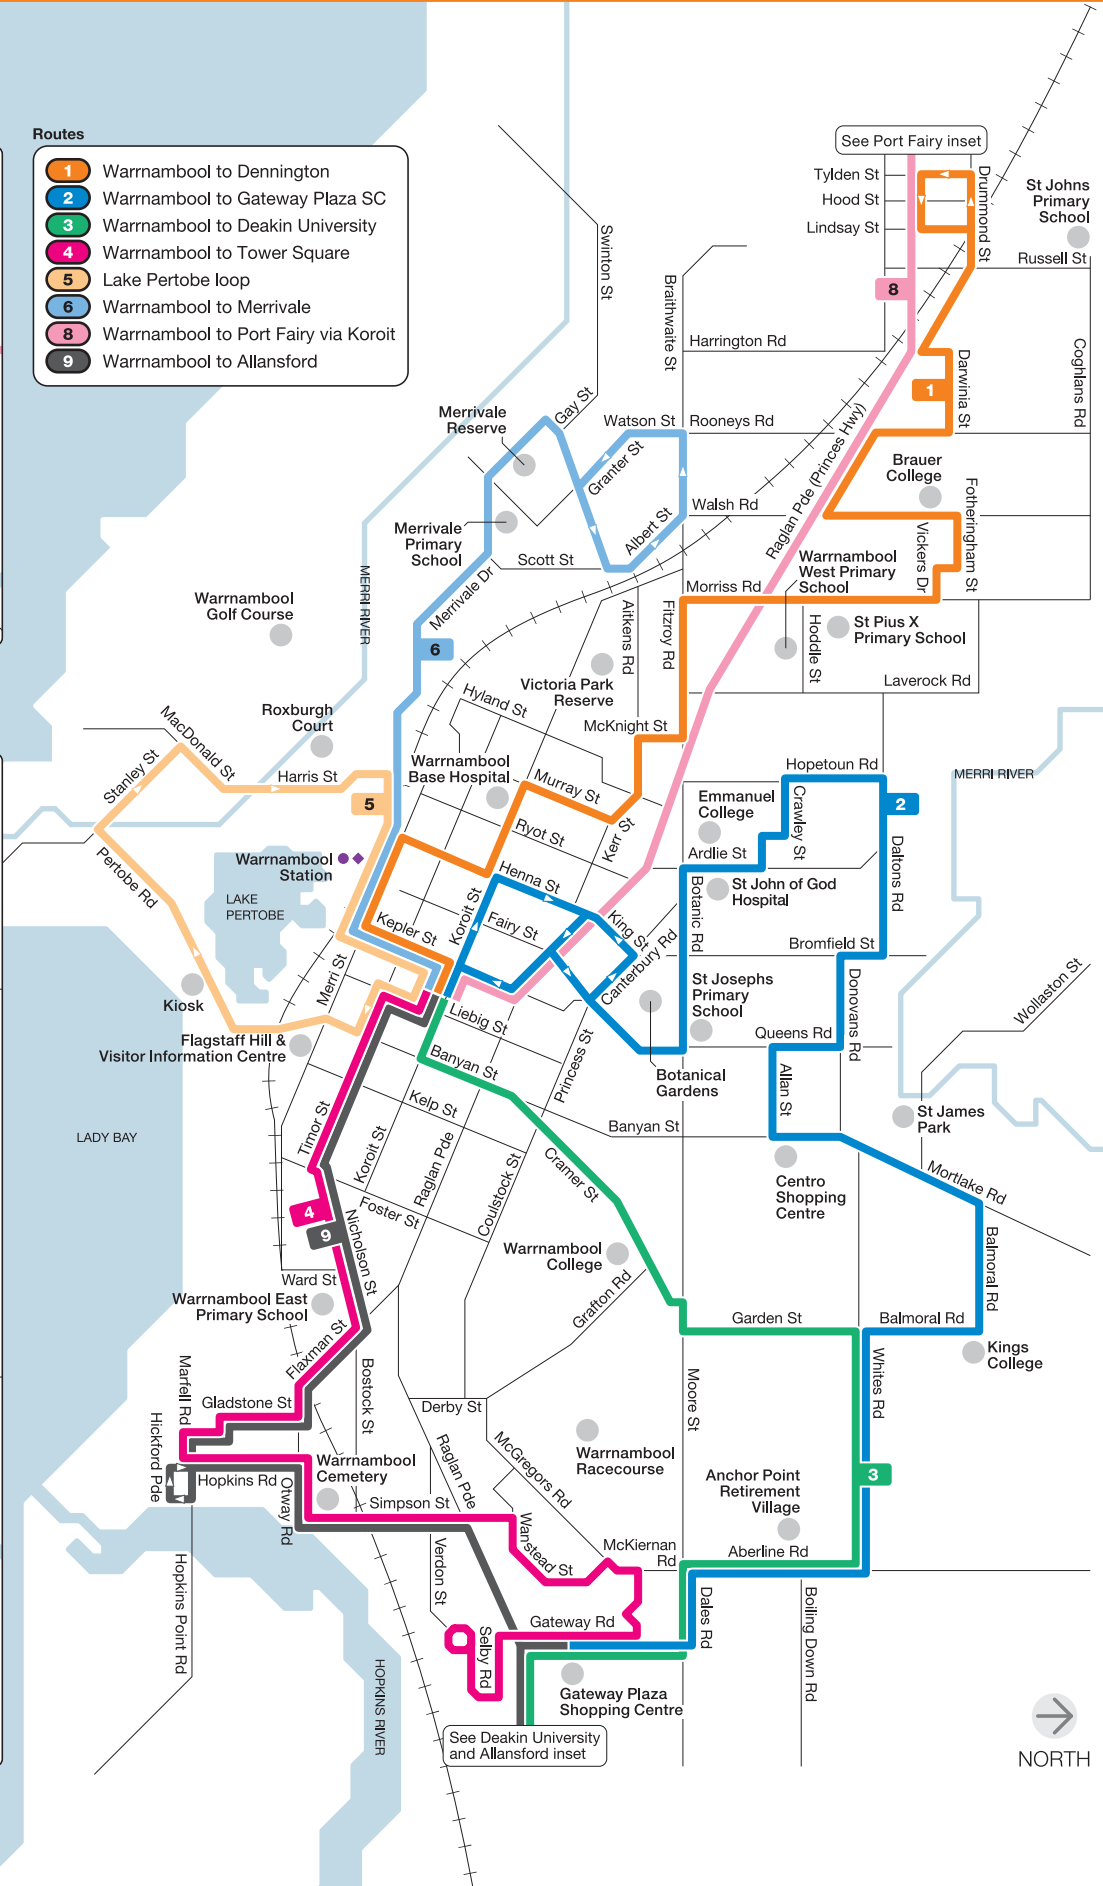

# Warrnambool bus network

Port Fairy inset

Routes

- 1 Warrnambool to Dennington
- 2 Warrnambool to Gateway Plaza SC
- 3 Warrnambool to Deakin University
- 4 Warrnambool to Tower Square
- 5 Lake Pertobe loop
- 6 Warrnambool to Merrivale
- 8 Warrnambool to Port Fairy via Koroit
- 9 Warrnambool to Allansford

Deakin University and Allansford inset

Information

● V/Line train station  
◆ V/Line coach stop  
▲ Connecting bus  
+ Train line

For more information visit [ptv.vic.gov.au](http://ptv.vic.gov.au) or call 1800 800 007 (6am – midnight daily)

MAP NOT TO SCALE  
Effective January 2014

© Public Transport Victoria 2014