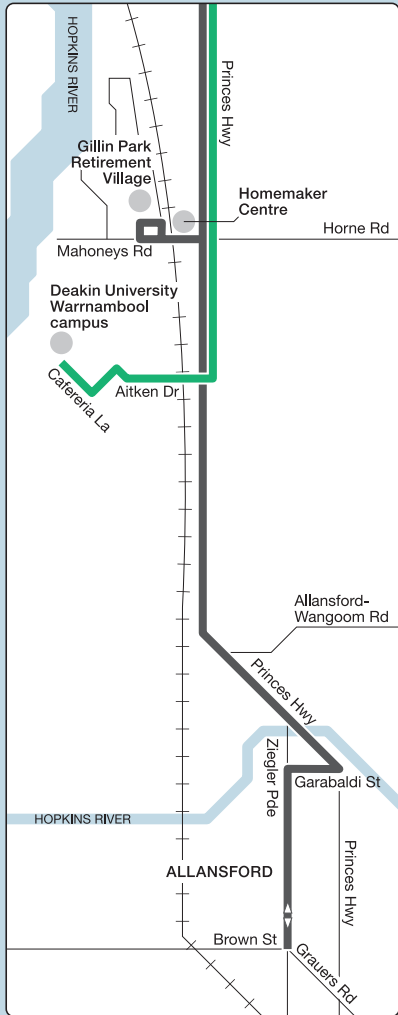

# Warrnambool bus network

Port Fairy inset

Routes

- 1 Warrnambool to Dennington
- 2 Warrnambool to Gateway Plaza SC
- 3 Warrnambool to Deakin University
- 4 Warrnambool to Tower Square
- 5 Lake Pertobe loop
- 6 Warrnambool to Merrivale
- 8 Warrnambool to Port Fairy via Koroit
- 9 Warrnambool to Allansford

Deakin University and Allansford inset

Information

● V/Line train station  
◆ V/Line coach stop  
▲ Connecting bus  
+ Train line

For more information visit [ptv.vic.gov.au](http://ptv.vic.gov.au) or call 1800 800 007 (6am – midnight daily)

MAP NOT TO SCALE  
Effective January 2014

© Public Transport Victoria 2014