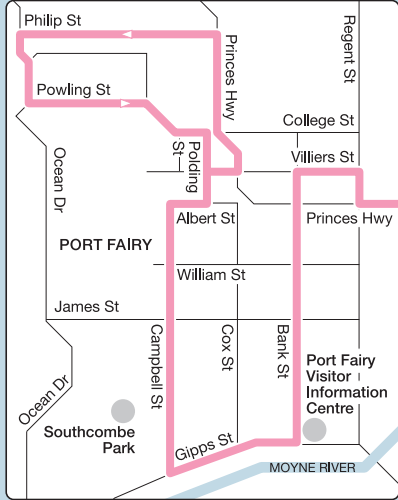

# Warrnambool bus network

Port Fairy inset

Routes

- 1 Warrnambool to Dennington
- 2 Warrnambool to Gateway Plaza SC
- 3 Warrnambool to Deakin University
- 4 Warrnambool to Tower Square
- 5 Lake Pertobe loop
- 6 Warrnambool to Merrivale
- 8 Warrnambool to Port Fairy via Koroit
- 9 Warrnambool to Allansford

Deakin University and Allansford inset

Information

● V/Line train station  
◆ V/Line coach stop  
▲ Connecting bus  
+ Train line

For more information visit [ptv.vic.gov.au](http://ptv.vic.gov.au) or call 1800 800 007 (6am – midnight daily)