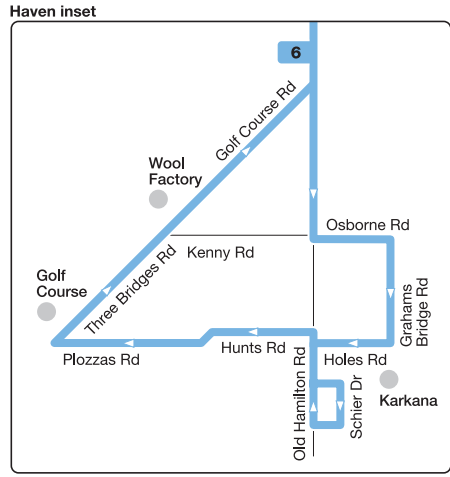

Horsham bus network

- Routes**
- 1 Horsham – Albert Street North
 - 2 Horsham – Sunnyside
 - 3 Horsham – Wawunna Rd
 - 4 Horsham – Williams Rd, South Bank
 - 5 Horsham – Natimuk Rd
 - 6 Horsham – Haven
 - 7 Horsham – Roberts Av

City inset

McLachlan St		
Horsham Coach Terminal		
Roberts Av		
Darlot St	Firebrace St	Urquhart St
Pynsent St		

See Haven inset

Information

- V/Line train station
- ◆ V/Line coach stop
- ▲ Connecting bus
- + Train line