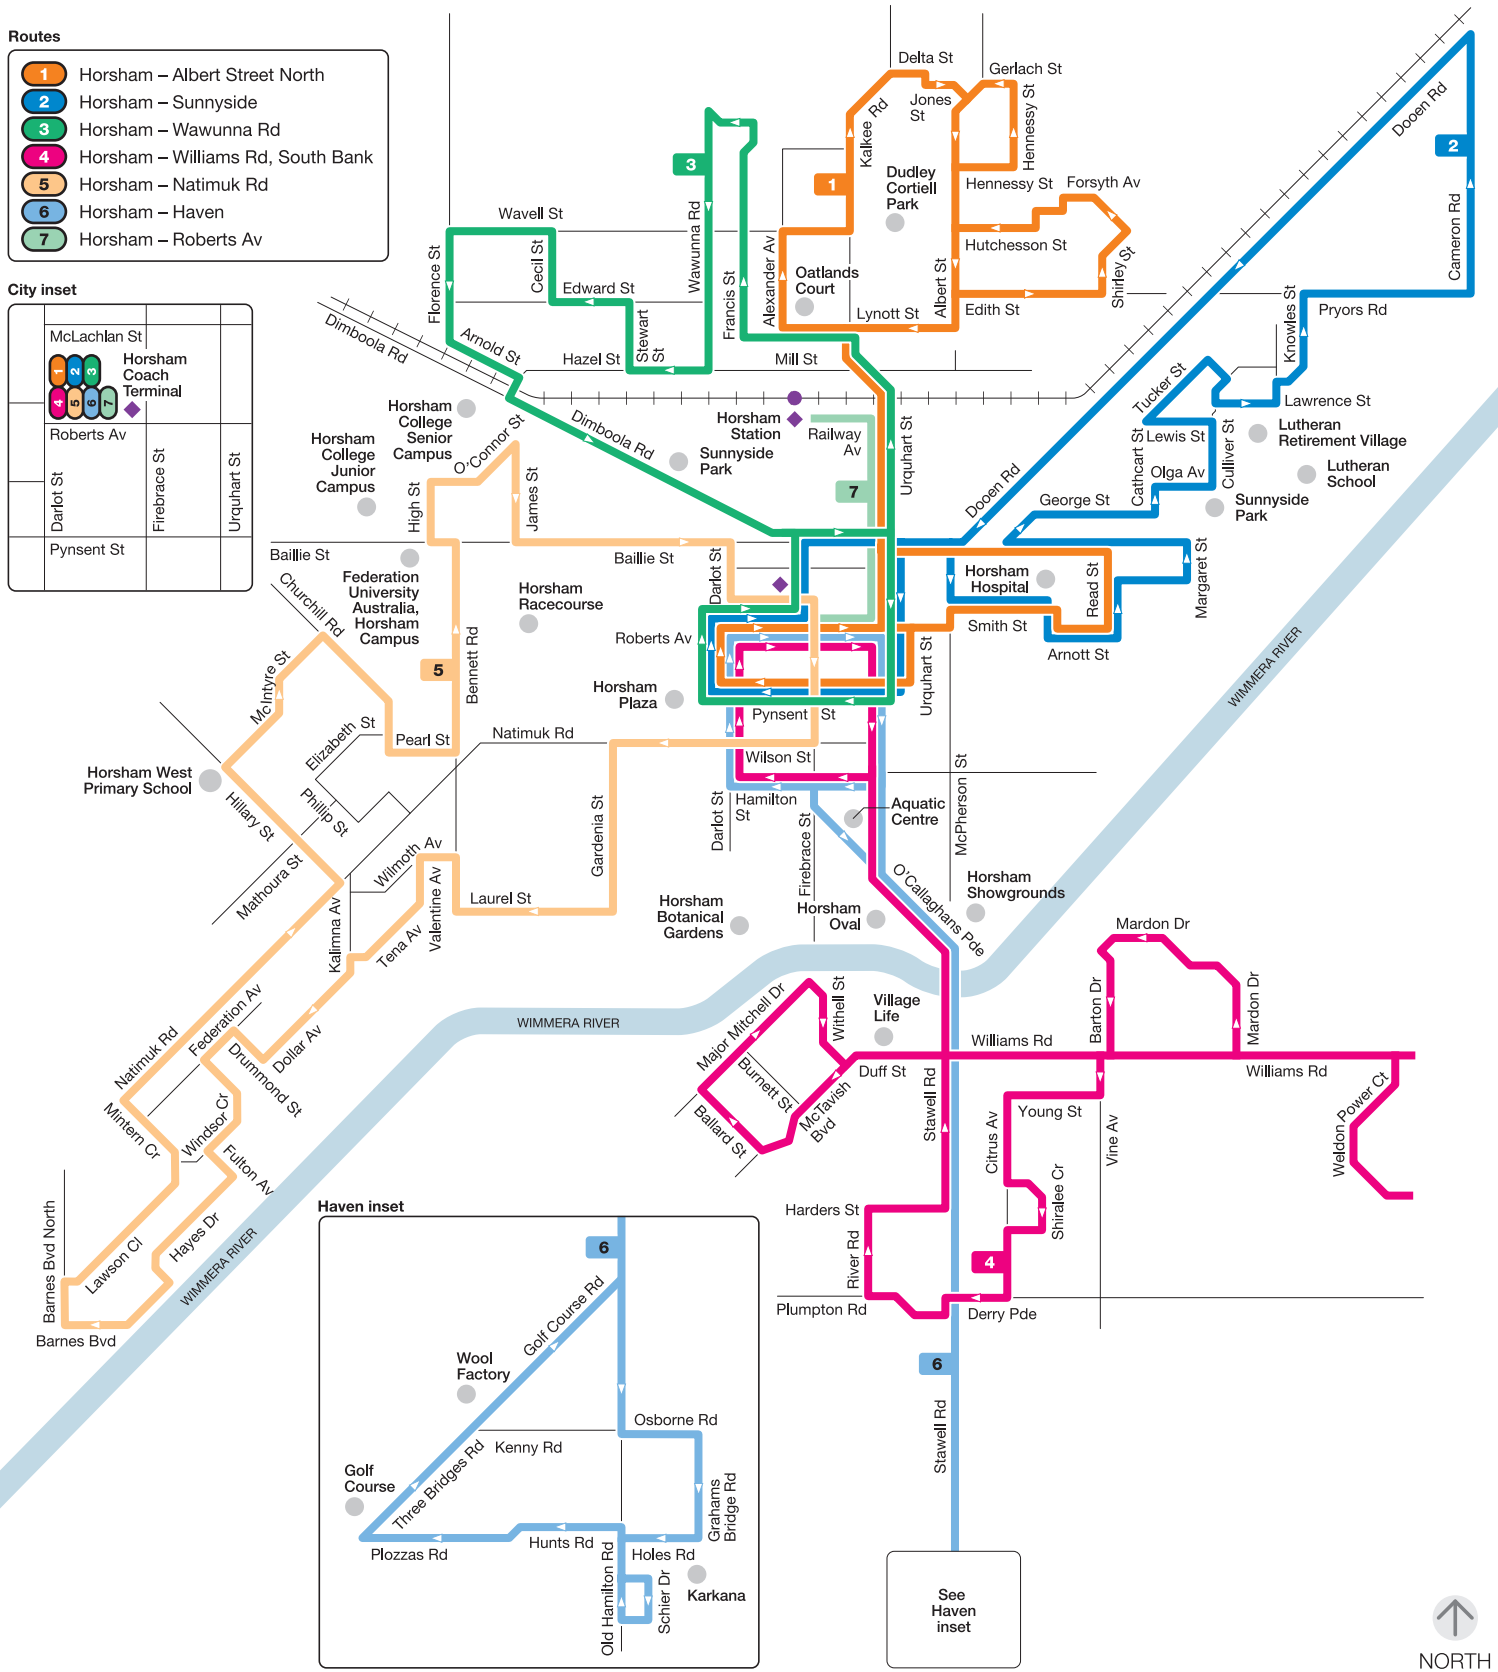

Horsham bus network

- Routes**
- 1 Horsham – Albert Street North
 - 2 Horsham – Sunnyside
 - 3 Horsham – Wawunna Rd
 - 4 Horsham – Williams Rd, South Bank
 - 5 Horsham – Natimuk Rd
 - 6 Horsham – Haven
 - 7 Horsham – Roberts Av

City inset

McLachlan St		
Horsham Coach Terminal		
Roberts Av		
Darlot St	Firebrace St	Urquhart St
Pynsent St		

See Haven inset

Information

- V/Line train station
- ◆ V/Line coach stop
- ▲ Connecting bus
- + Train line

For more information visit ptv.vic.gov.au or call 1800 800 007 (6am – midnight daily)

MAP NOT TO SCALE
Effective 27 January 2014

© Public Transport Victoria 2014