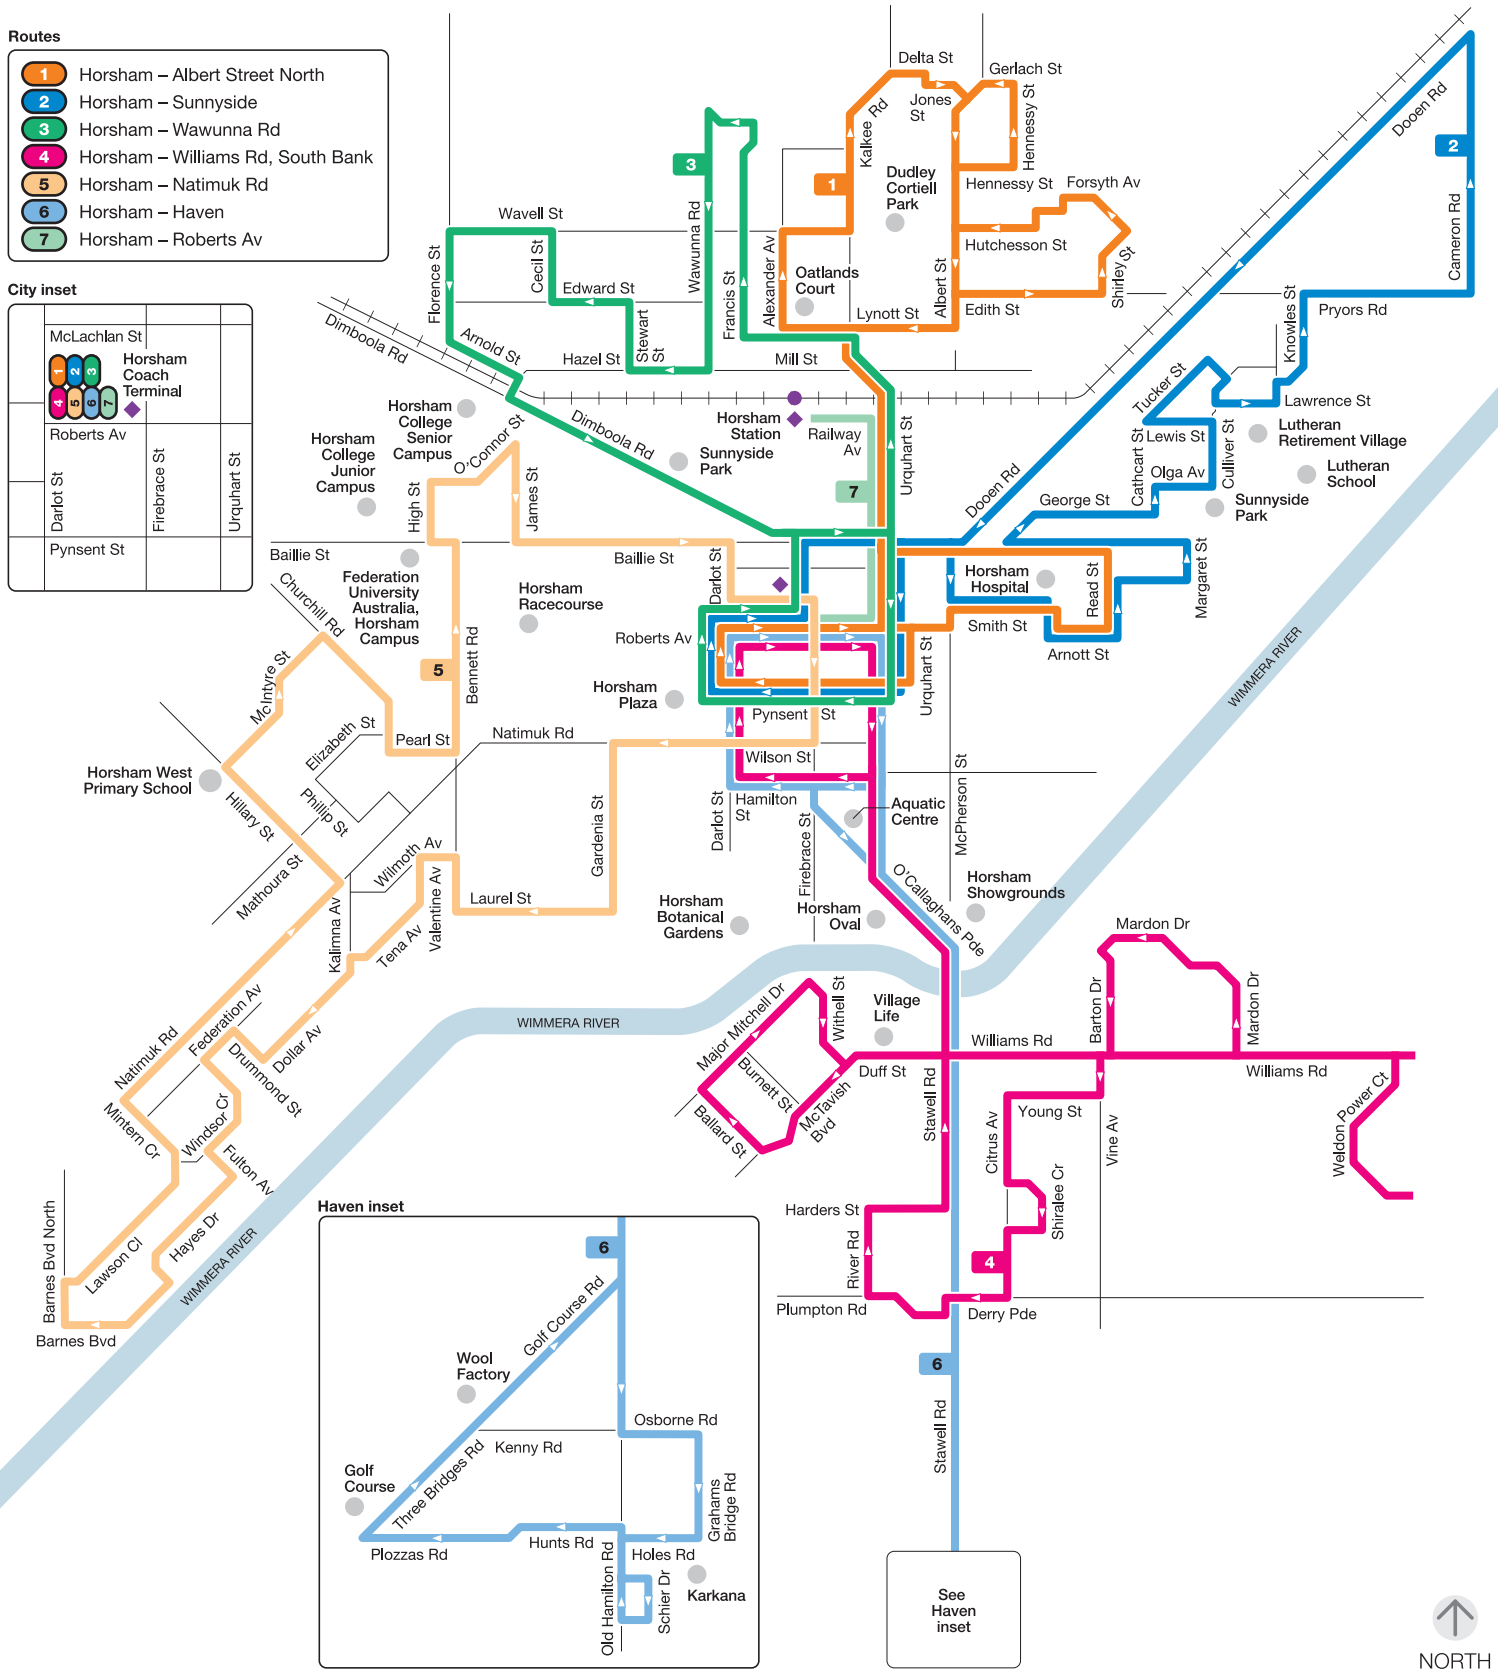

# Horsham bus network

- Routes**
- 1 Horsham – Albert Street North
  - 2 Horsham – Sunnyside
  - 3 Horsham – Wawunna Rd
  - 4 Horsham – Williams Rd, South Bank
  - 5 Horsham – Natimuk Rd
  - 6 Horsham – Haven
  - 7 Horsham – Roberts Av

**City inset**

McLachlan St		
Horsham Coach Terminal		
Roberts Av		
Darlot St	Firebrace St	Urquhart St
Pynsent St		

See Haven inset

Information

- V/Line train station
- ◆ V/Line coach stop
- ▲ Connecting bus
- + Train line

For more information visit [ptv.vic.gov.au](http://ptv.vic.gov.au) or call 1800 800 007 (6am – midnight daily)

MAP NOT TO SCALE  
Effective 27 January 2014

© Public Transport Victoria 2014