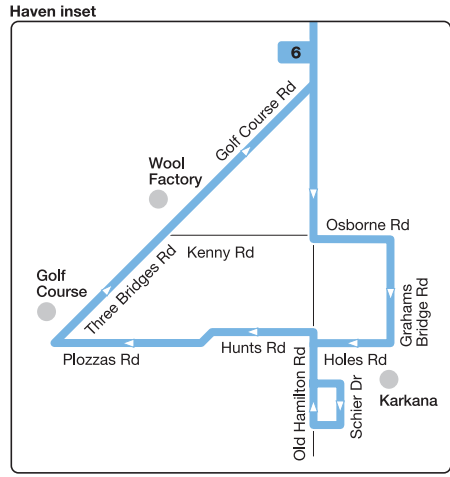

# Horsham bus network

- Routes**
- 1 Horsham – Albert Street North
  - 2 Horsham – Sunnyside
  - 3 Horsham – Wawunna Rd
  - 4 Horsham – Williams Rd, South Bank
  - 5 Horsham – Natimuk Rd
  - 6 Horsham – Haven
  - 7 Horsham – Roberts Av

**City inset**

McLachlan St		
Horsham Coach Terminal		
Roberts Av		
Darlot St	Firebrace St	Urquhart St
Pynsent St		

See Haven inset

Information

- V/Line train station
- ◆ V/Line coach stop
- ▲ Connecting bus
- + Train line