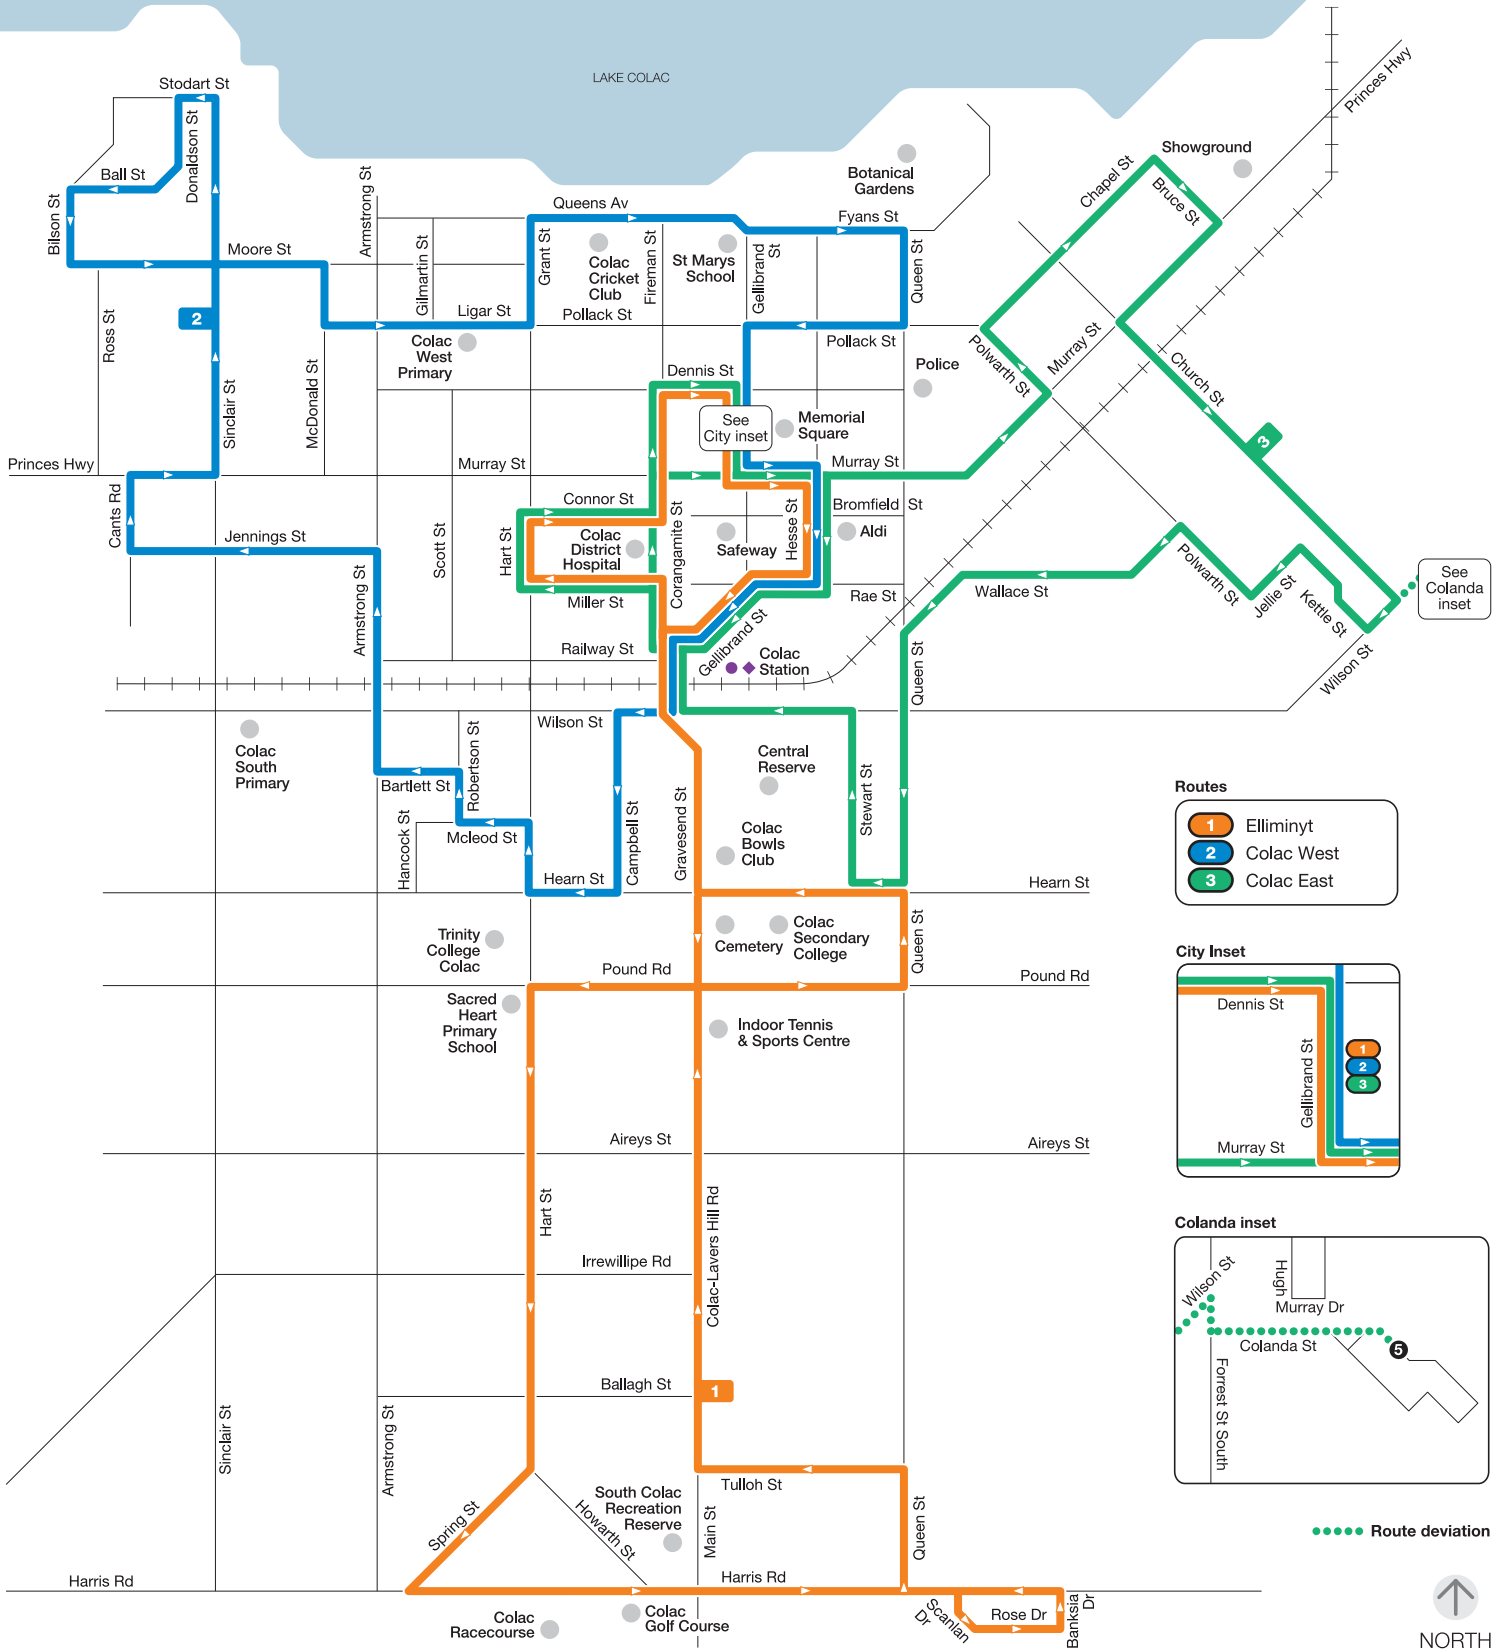

Colac bus network

Routes

- 1 Elliminyt
- 2 Colac West
- 3 Colac East

City Inset

Colanda inset

..... Route deviation

V/Line train station
 V/Line coach stop
 V/Line train line
 Route number

For more information visit ptv.vic.gov.au or call 1800 800 007 (6am – midnight daily)

MAP NOT TO SCALE
Effective 27 January 2014

© Public Transport Victoria 2014