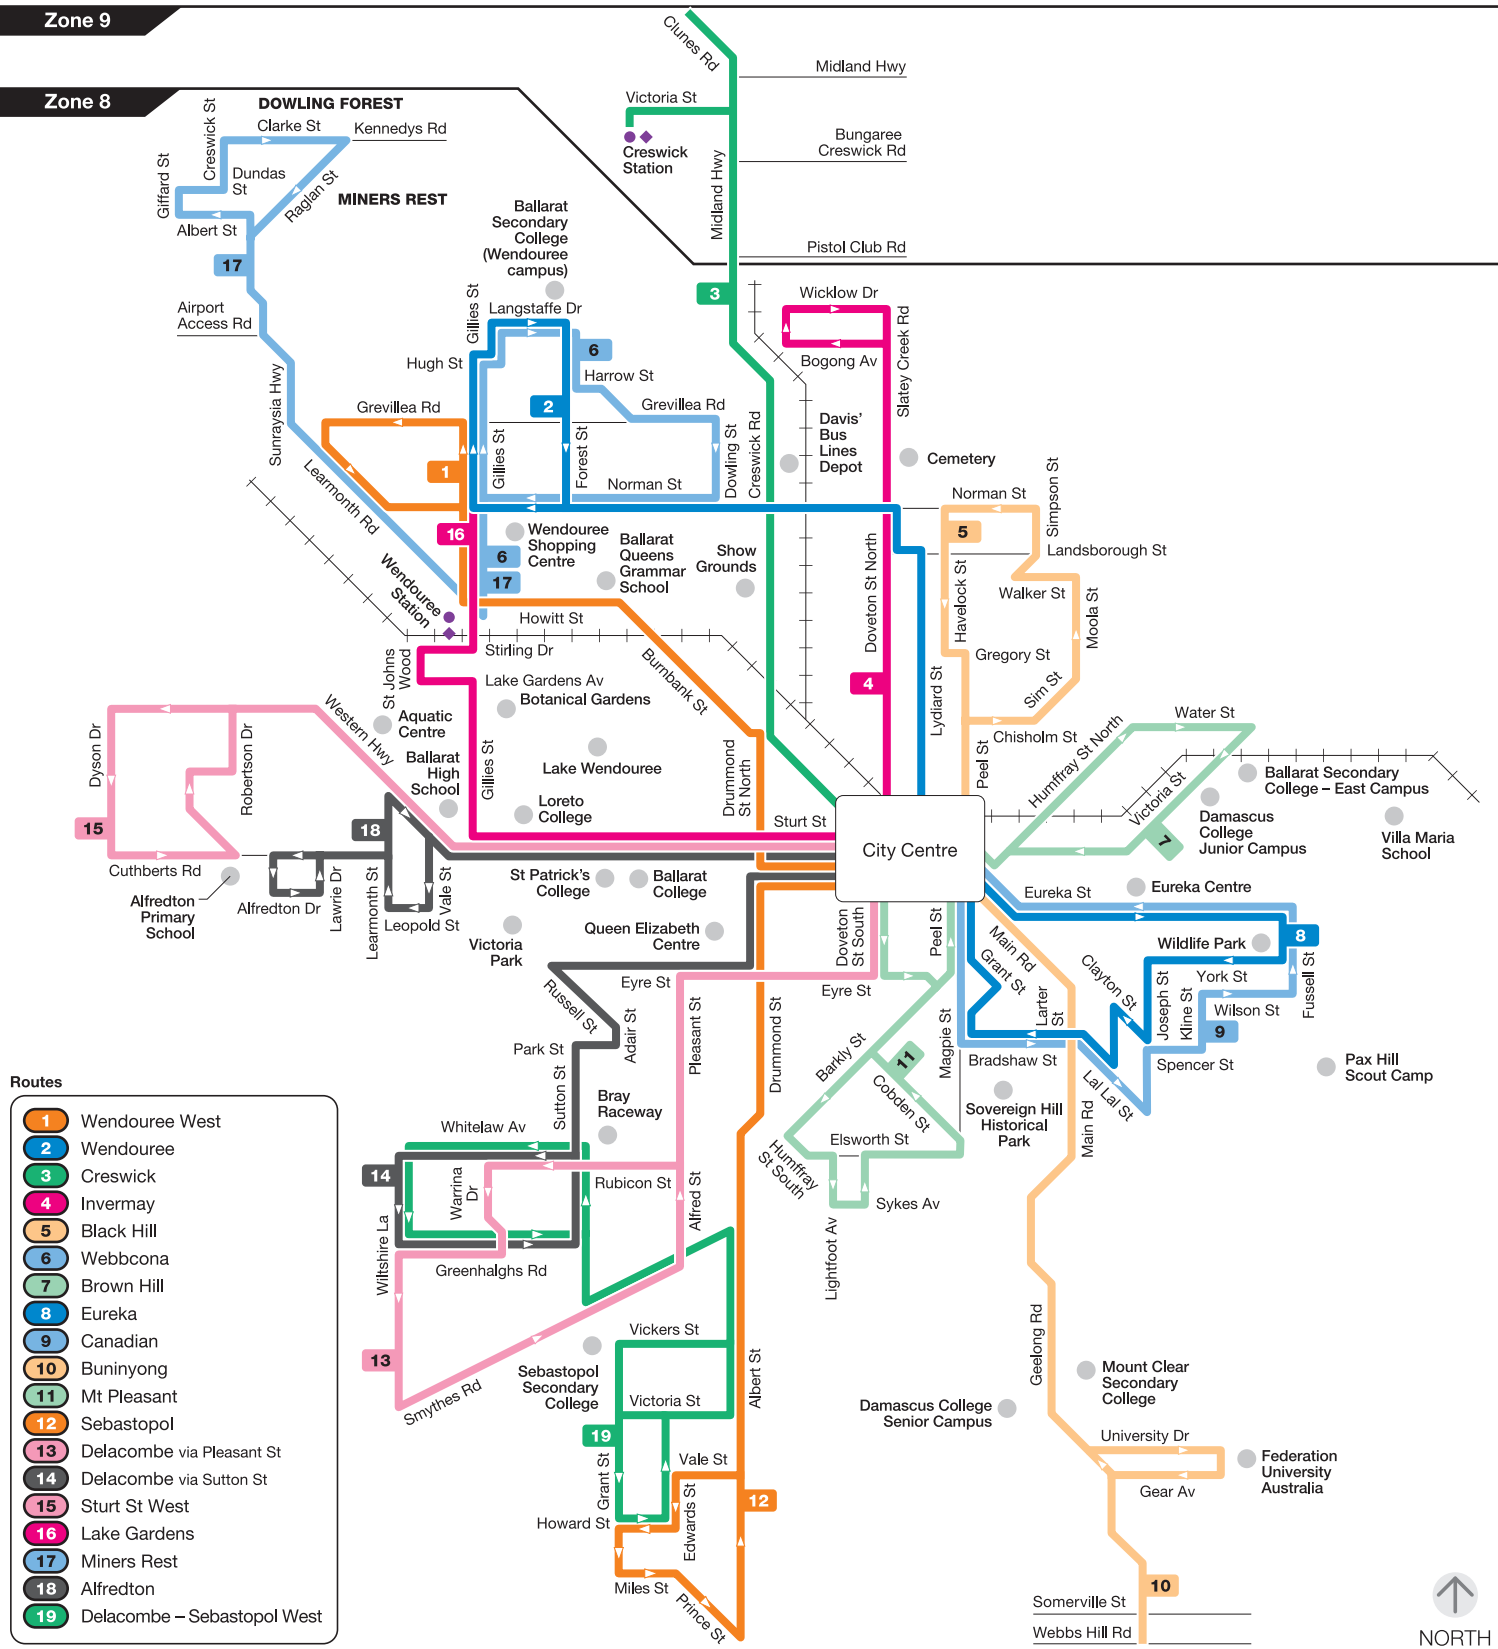

Ballarat bus network

Zone 9

Zone 8

- Routes**
- 1 Wendouree West
 - 2 Wendouree
 - 3 Creswick
 - 4 Invermay
 - 5 Black Hill
 - 6 Webbcona
 - 7 Brown Hill
 - 8 Eureka
 - 9 Canadian
 - 10 Buninyong
 - 11 Mt Pleasant
 - 12 Sebastopol
 - 13 Delacombe via Pleasant St
 - 14 Delacombe via Sutton St
 - 15 Sturt St West
 - 16 Lake Gardens
 - 17 Miners Rest
 - 18 Alfredton
 - 19 Delacombe – Sebastopol West

Information

For more information visit ptv.vic.gov.au or call 1800 800 007 (6am – midnight daily)

MAP NOT TO SCALE
Effective April 2011

© Public Transport Victoria 2014