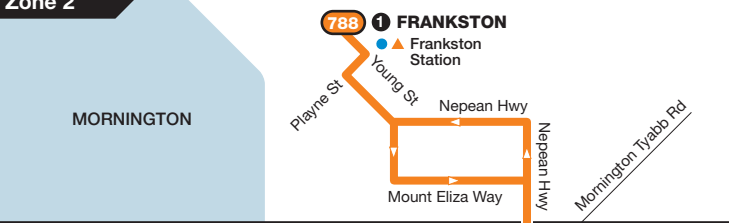

# Frankston to Portsea

Route 788 via Dromana > Rosebud > Sorrento

Zone 2

Zone 2 or 3

Zone 3

Zone 3 or 4

Zone 4

060013

**Ticketing zones**

- Single zone
- Zone overlap
- Connecting train
- Connecting bus
- Major stop

For more information visit [ptv.vic.gov.au](http://ptv.vic.gov.au) or call **1800 800 007** (6am – midnight daily)