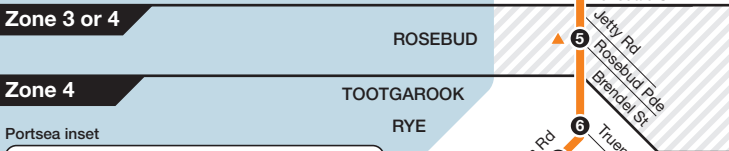

# Frankston to Portsea

Route 788 via Dromana > Rosebud > Sorrento

Zone 2

Zone 2 or 3

Zone 3

Zone 3 or 4

Zone 4

060013

**Ticketing zones**

- Single zone
- Zone overlap
- Connecting train
- Connecting bus
- Major stop

For more information visit [ptv.vic.gov.au](http://ptv.vic.gov.au) or call **1800 800 007** (6am – midnight daily)