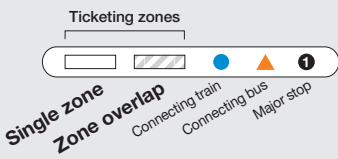

Frankston to Portsea

Route 788 via Dromana > Rosebud > Sorrento

Zone 2

Zone 2 or 3

Zone 3

Zone 3 or 4

Zone 4

For more information visit ptv.vic.gov.au or call 1800 800 007 (6am – midnight daily)
MAP NOT TO SCALE
© Public Transport Victoria 2013