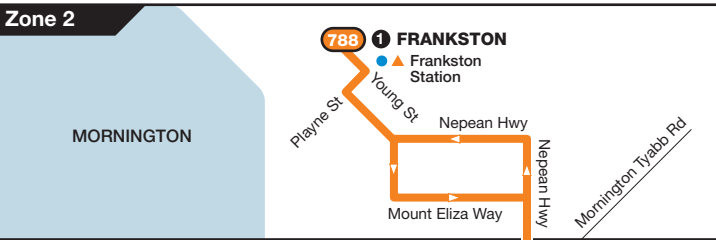

Frankston to Portsea

Route 788 via Dromana > Rosebud > Sorrento

Zone 2

Zone 2 or 3

Zone 3

Zone 3 or 4

Zone 4

For more information visit ptv.vic.gov.au or call 1800 800 007 (6am – midnight daily)
MAP NOT TO SCALE
© Public Transport Victoria 2013