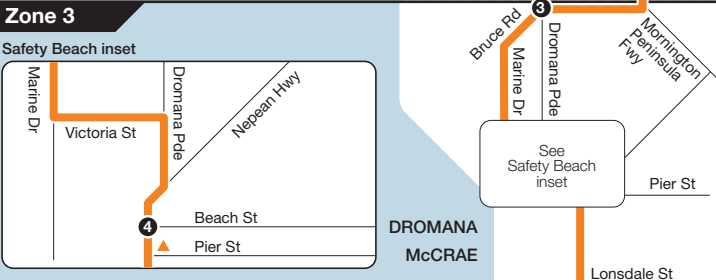

Frankston to Portsea

Route 788 via Dromana > Rosebud > Sorrento

Zone 2

Zone 2 or 3

Zone 3

Zone 3 or 4

Zone 4

For more information visit ptv.vic.gov.au or call 1800 800 007 (6am – midnight daily)
MAP NOT TO SCALE
© Public Transport Victoria 2013