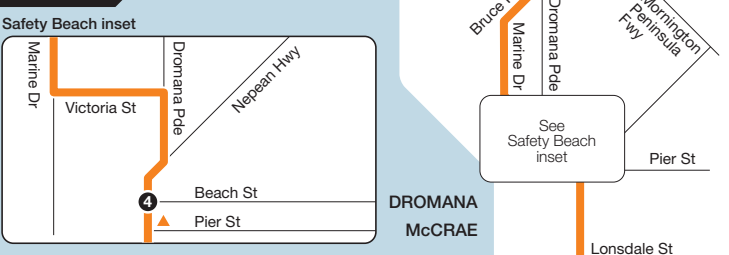

# Frankston to Portsea

Route 788 via Dromana > Rosebud > Sorrento

Zone 2

Zone 2 or 3

Zone 3

Zone 3 or 4

Zone 4

060013

**Ticketing zones**

- Single zone
- Zone overlap
- Connecting train
- Connecting bus
- Major stop

For more information visit [ptv.vic.gov.au](http://ptv.vic.gov.au) or call **1800 800 007** (6am – midnight daily)