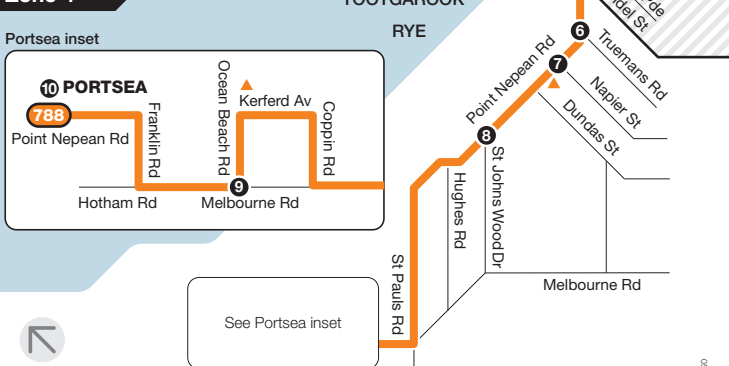

# Frankston to Portsea

Route 788 via Dromana > Rosebud > Sorrento

Zone 2

Zone 2 or 3

Zone 3

Zone 3 or 4

Zone 4

060013

**Ticketing zones**

- Single zone
- Zone overlap
- Connecting train
- Connecting bus
- Major stop

For more information visit [ptv.vic.gov.au](http://ptv.vic.gov.au) or call **1800 800 007** (6am – midnight daily)

MAP NOT TO SCALE

© Public Transport Victoria 2013