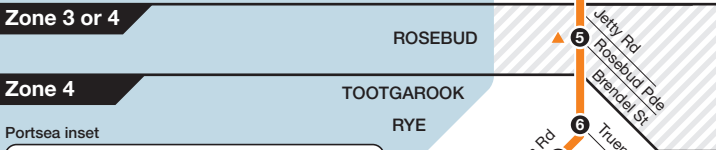

Frankston to Portsea

Route 788 via Dromana > Rosebud > Sorrento

Zone 2

Zone 2 or 3

Zone 3

Zone 3 or 4

Zone 4

For more information visit ptv.vic.gov.au or call 1800 800 007 (6am – midnight daily)
MAP NOT TO SCALE
© Public Transport Victoria 2013