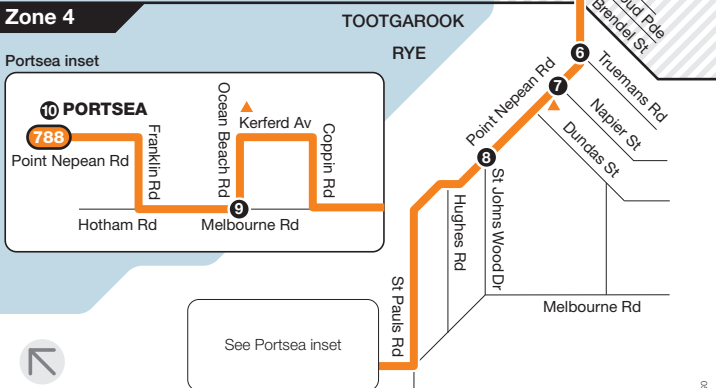

Frankston to Portsea

Route 788 via Dromana > Rosebud > Sorrento

Zone 2

Zone 2 or 3

Zone 3

Zone 3 or 4

Zone 4

For more information visit ptv.vic.gov.au or call 1800 800 007 (6am – midnight daily)
MAP NOT TO SCALE
© Public Transport Victoria 2013