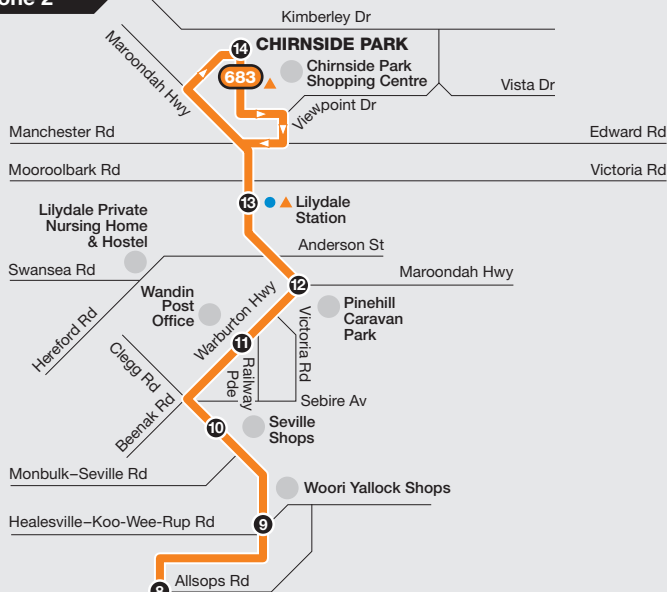

Warburton to Chirnside Park

Route 683 via Yarra Junction > Seville > Lilydale Station

Zone 2

Zone 2 or 3

Route extension

For more information visit ptv.vic.gov.au or call 1800 800 007 (6am – midnight daily)

MAP NOT TO SCALE