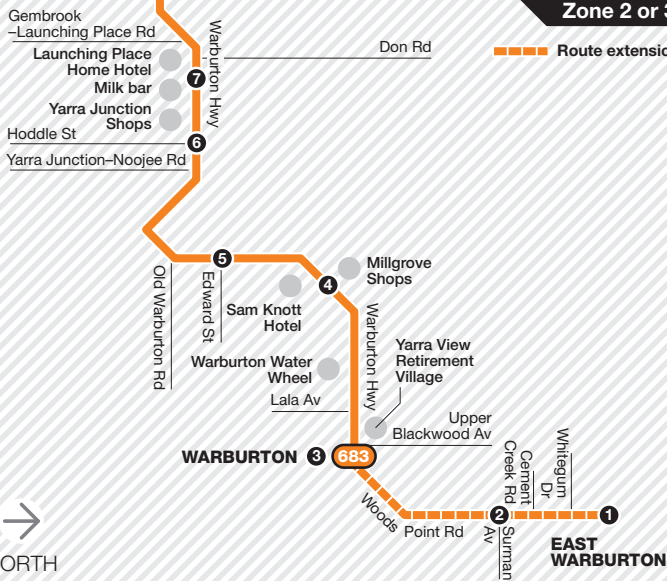

Warburton to Chirnside Park

Route 683 via Yarra Junction > Seville > Lilydale Station

Zone 2

Zone 2 or 3

Route extension

For more information visit ptv.vic.gov.au or call 1800 800 007 (6am – midnight daily)

MAP NOT TO SCALE