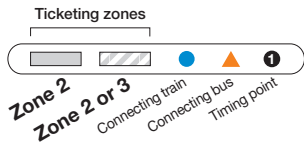

Warburton to Chirnside Park

Route 683 via Yarra Junction > Seville > Lilydale Station

Zone 2

Zone 2 or 3

Route extension

For more information visit ptv.vic.gov.au or call 1800 800 007 (6am – midnight daily)

MAP NOT TO SCALE