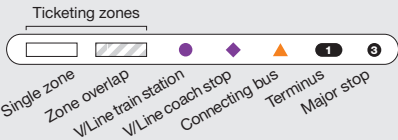

North Shore Station – Deakin University

Route 1

via City > South Geelong Station

For more information visit ptv.vic.gov.au or call 1800 800 007 (6am – midnight)

MAP NOT TO SCALE