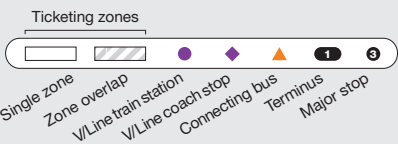

# Geelong Station – North Shore Station

Route 22 via Anakie Rd > Corio SC

For more information visit [ptv.vic.gov.au](http://ptv.vic.gov.au) or call 1800 800 007