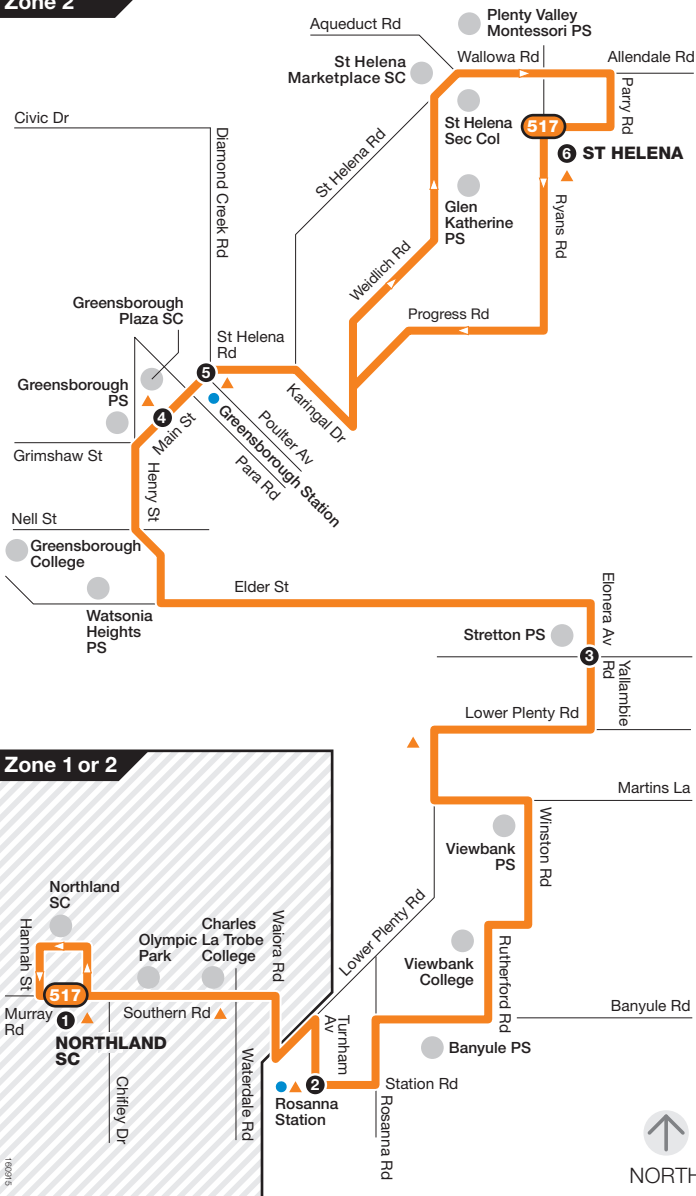

Northland SC – St Helena

Route 517 via Viewbank > Greensborough

Zone 2

For more information visit ptv.vic.gov.au or call 1800 800 007 (6am – midnight)

MAP NOT TO SCALE
© Public Transport Victoria 2015