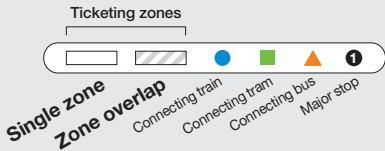

Northland SC – St Helena

Route 517 via Viewbank > Greensborough

Zone 2

For more information visit ptv.vic.gov.au or call 1800 800 007 (6am – midnight)

MAP NOT TO SCALE
© Public Transport Victoria 2015