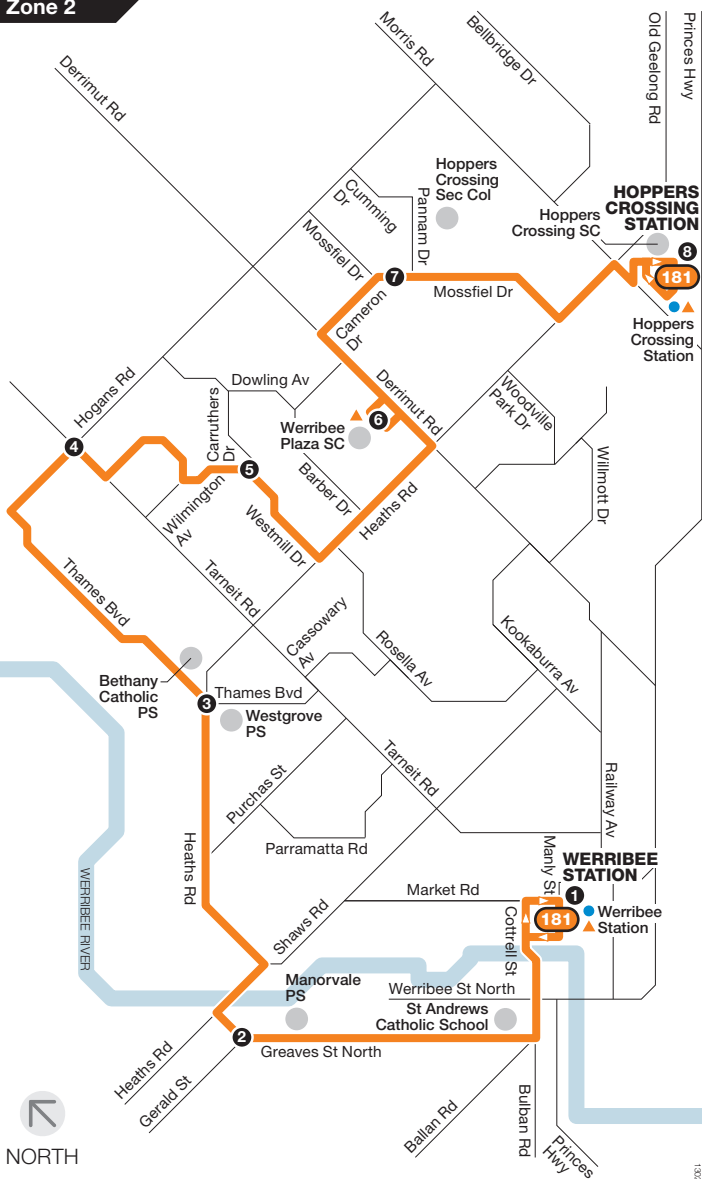

# Werribee Station – Hoppers Crossing Station

Route 181 via Werribee Plaza SC

Zone 2

Ticketing zone

Single zone

Connecting train

Connecting bus

Major stop

For more information visit [ptv.vic.gov.au](http://ptv.vic.gov.au) or call 1800 800 007 (6am – midnight)

MAP NOT TO SCALE  
© Public Transport Victoria 2015