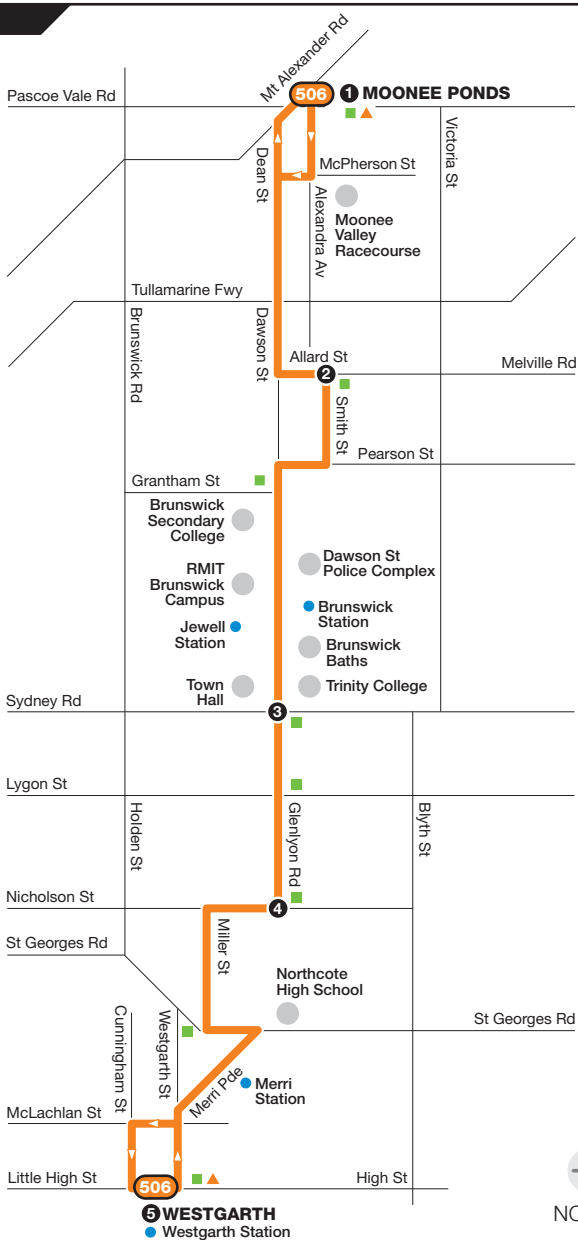

# Moonee Ponds to Westgarth

Route 506 via Brunswick

Zone 1

21/03/12

Ticketing zones

Zone 1  
Zone 1 or 2  
Zone 2

Connecting train  
Connecting tram  
Connecting bus  
Timing point

For more information visit [ptv.vic.gov.au](http://ptv.vic.gov.au) or call 1800 800 007 (6am – midnight daily)

MAP NOT TO SCALE