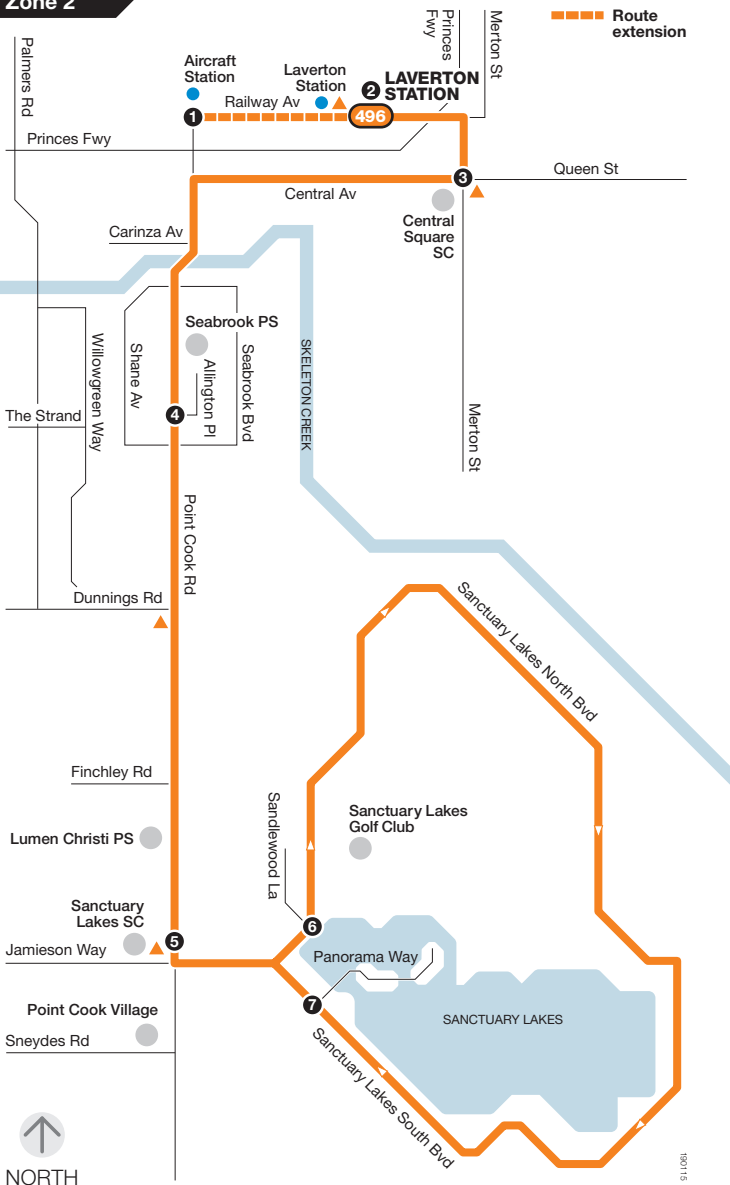

Laverton Station – Sanctuary Lakes

Route 496 via Sanctuary Lakes SC

Zone 2

190115

Ticketing zone

Single zone

Connecting train

Connecting bus

Major stop

For more information visit ptv.vic.gov.au or call 1800 800 007 (6am – midnight)

MAP NOT TO SCALE

© Public Transport Victoria 2015