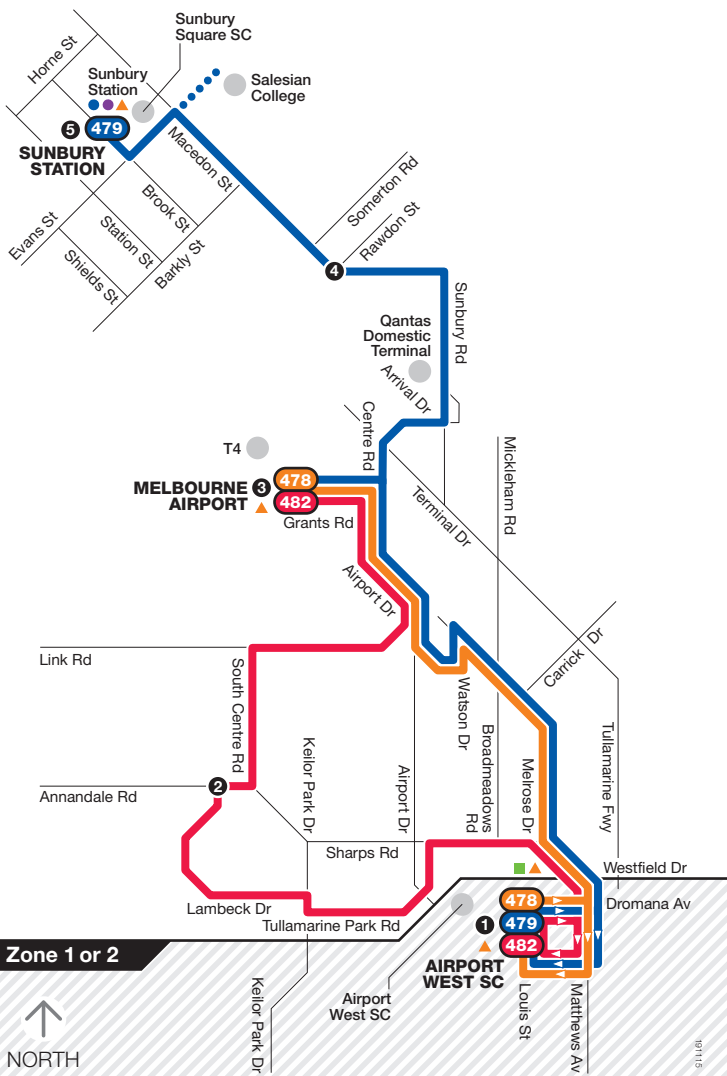

Airport West / Melbourne Airport / Sunbury Station

Route 478 via Melrose Dr

Route 479 via Melbourne Airport

Route 482 via South Centre Rd

Zone 2

●●●● AM/PM school deviation

For more information visit ptv.vic.gov.au or call 1800 800 007

MAP NOT TO SCALE

© Public Transport Victoria 2015