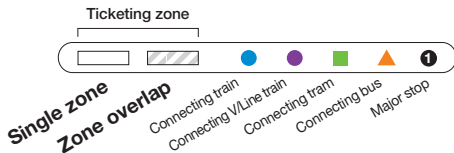

Airport West / Melbourne Airport / Sunbury Station

Route 478 via Melrose Dr

Route 479 via Melbourne Airport

Route 482 via South Centre Rd

Zone 2

●●●● AM/PM school deviation

For more information visit ptv.vic.gov.au or call 1800 800 007