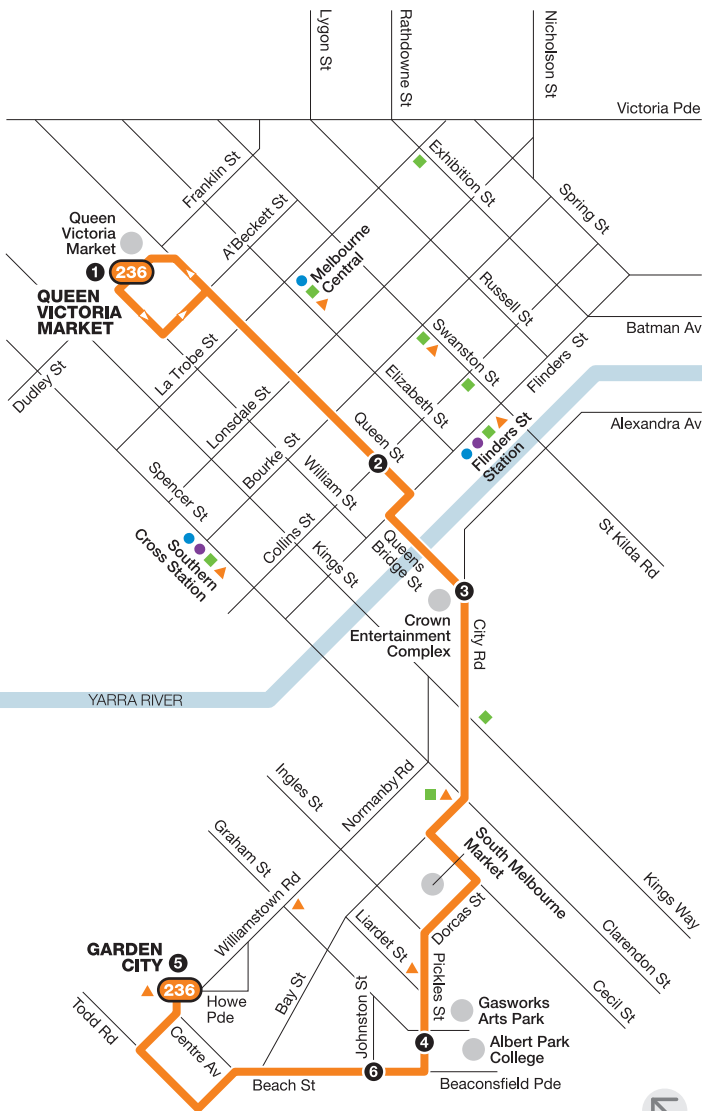

# Queen Victoria Market – Garden City

Route 236 via South Melbourne

Zone 1

210416

Ticketing zone

**Single zone**

Connecting train  
Connecting V/Line train  
Connecting tram  
Connecting bus  
Major stop

For more information visit [ptv.vic.gov.au](http://ptv.vic.gov.au) or call 1800 800 007

MAP NOT TO SCALE

© Public Transport Victoria 2016