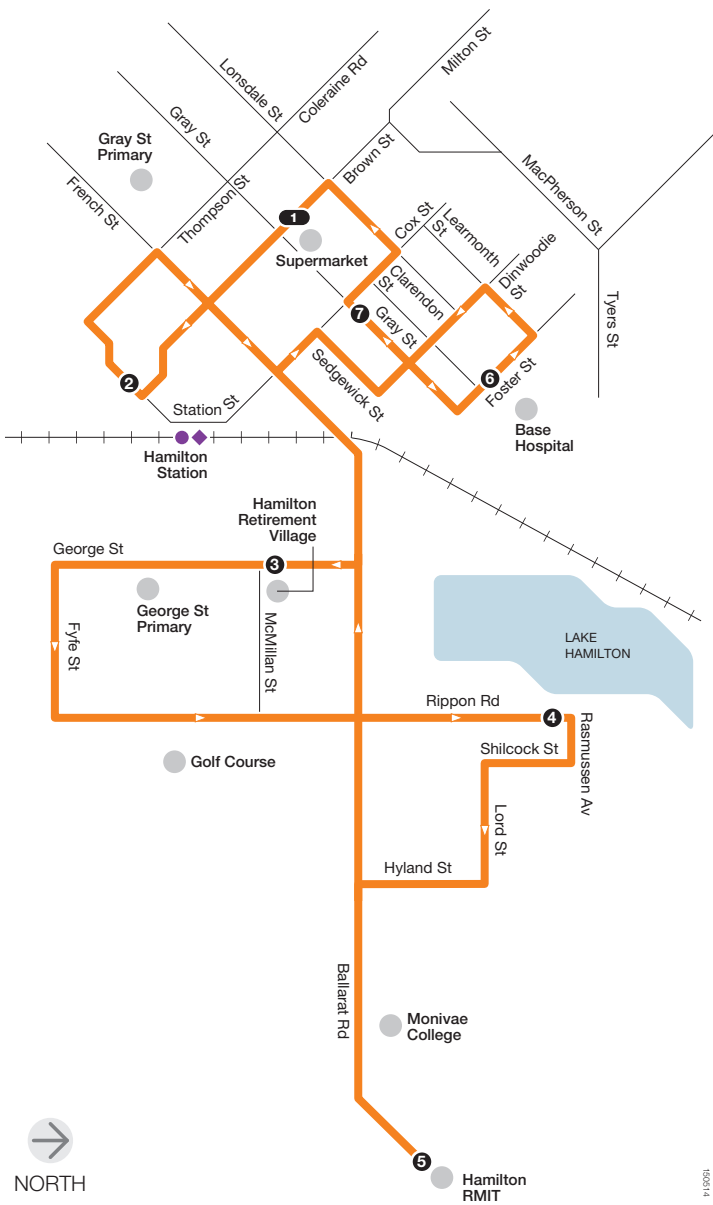

# Hamilton to Hamilton East

Route 3

via Ballarat Rd

For more information visit [ptv.vic.gov.au](http://ptv.vic.gov.au) or call 1800 800 007 (6am – midnight daily)

MAP NOT TO SCALE

© Public Transport Victoria 2014