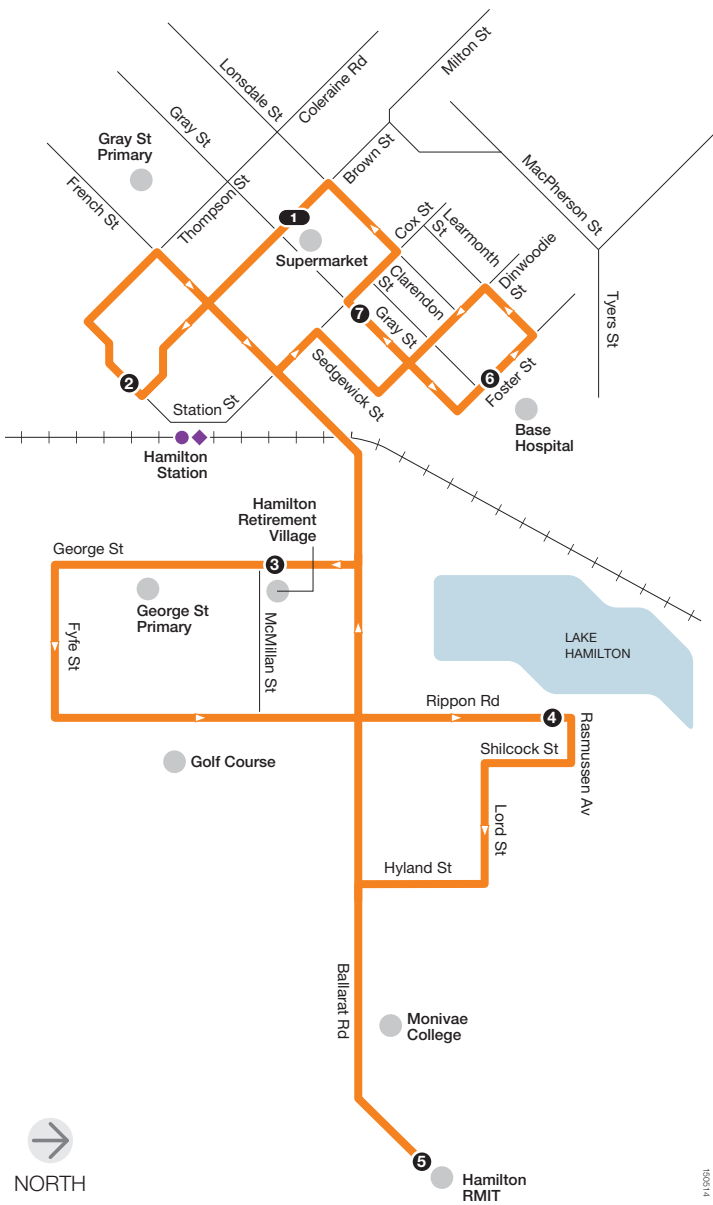

Hamilton to Hamilton East

Route 3

via Ballarat Rd

For more information visit ptv.vic.gov.au or call **1800 800 007** (6am – midnight daily)

MAP NOT TO SCALE

© Public Transport Victoria 2014