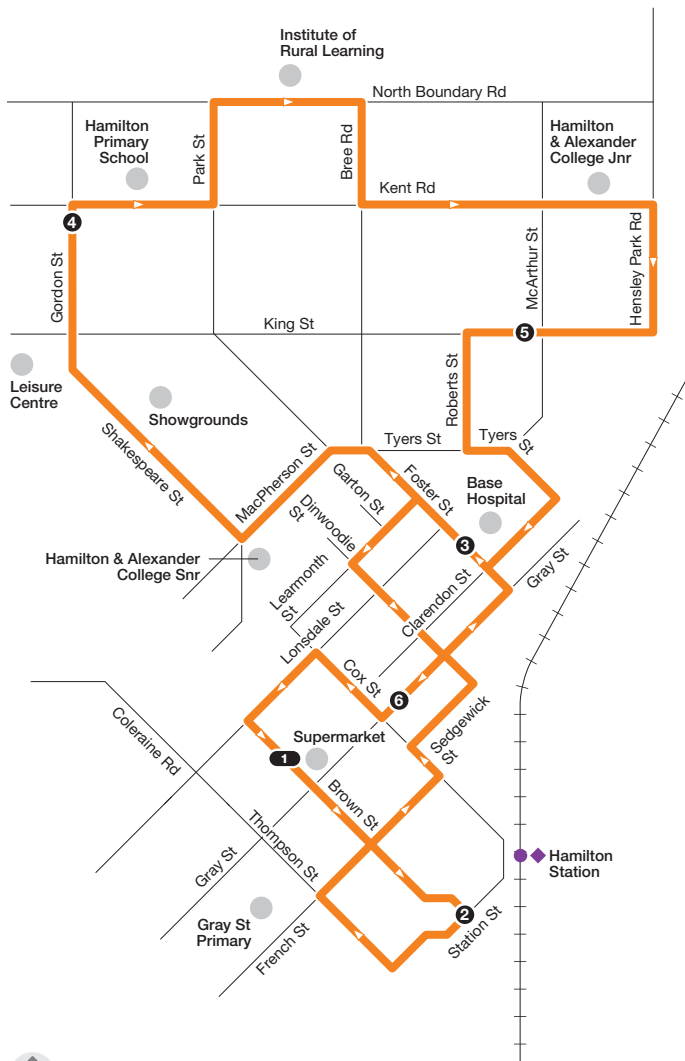

# Hamilton to Hamilton North

Route 2

via Kent Rd

NORTH

For more information visit [ptv.vic.gov.au](http://ptv.vic.gov.au) or call 1800 800 007 (6am – midnight daily)

MAP NOT TO SCALE

© Public Transport Victoria 2014