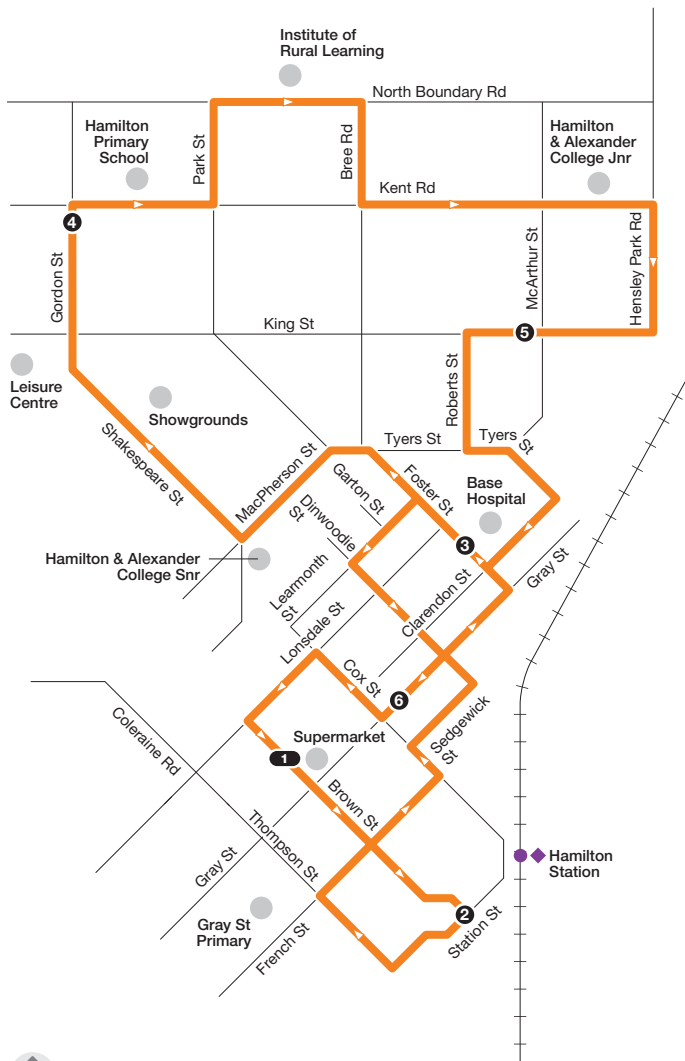

# Hamilton to Hamilton North

Route 2

via Kent Rd

NORTH

For more information visit [ptv.vic.gov.au](http://ptv.vic.gov.au) or call 1800 800 007 (6am – midnight daily)

MAP NOT TO SCALE