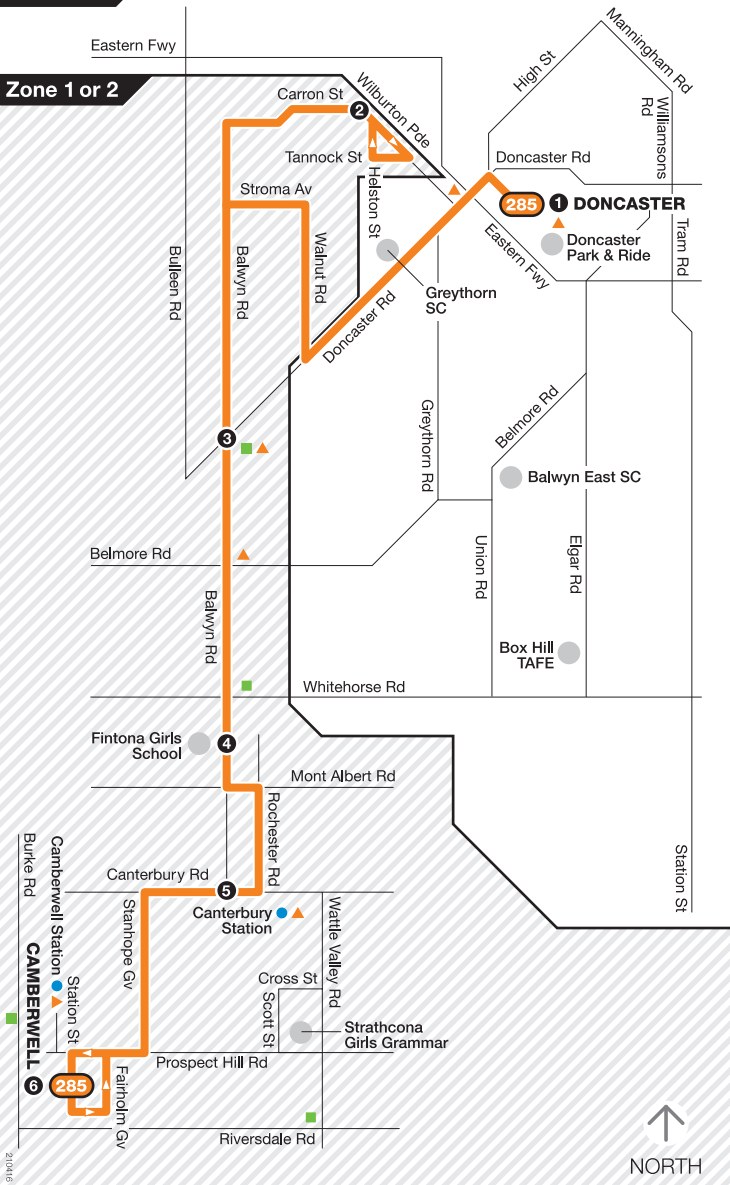

Doncaster – Camberwell

Route 285 via North Balwyn

Zone 2

Zone 1 or 2

For more information visit ptv.vic.gov.au or call 1800 800 007