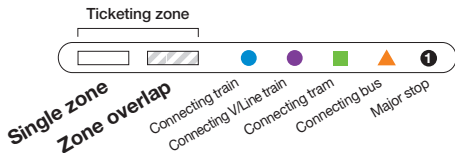

Airport West / Melbourne Airport / Sunbury Station

Route 478 via Melrose Dr

Route 479 via Melbourne Airport

Route 482 via South Centre Rd

Zone 2

●●●● AM/PM school deviation

For more information visit ptv.vic.gov.au or call 1800 800 007