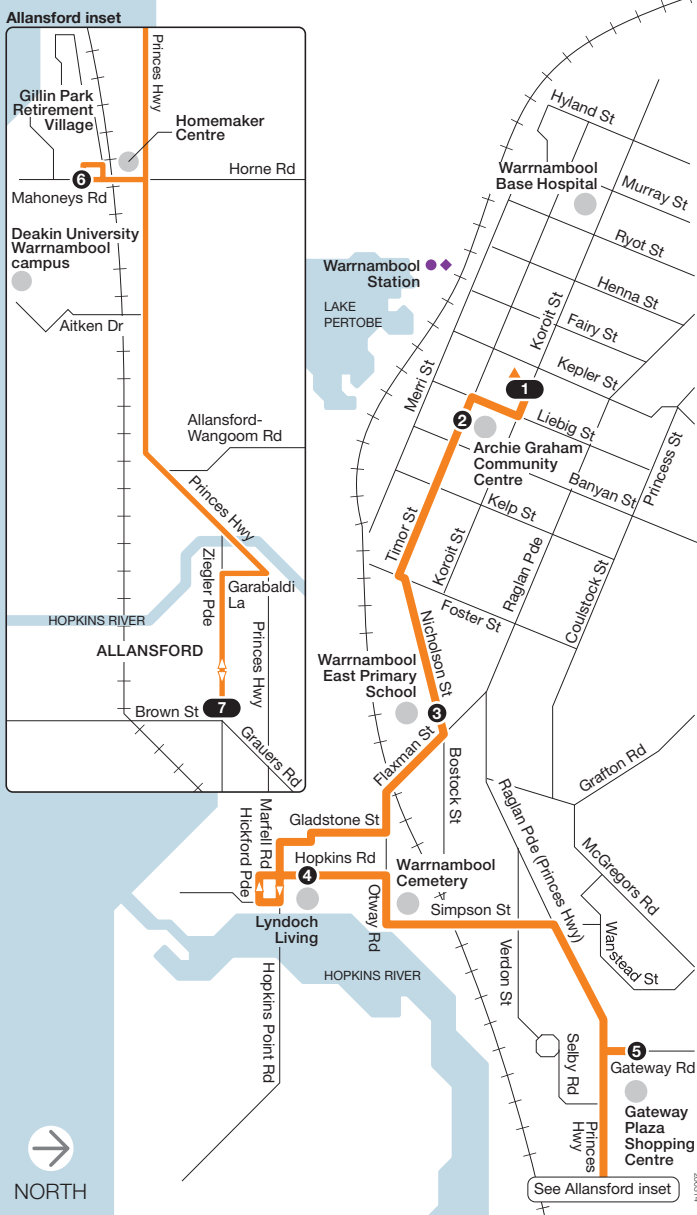

Warrnambool to Allansford

Route 9

For more information visit ptv.vic.gov.au or call 1800 800 007 (6am – midnight daily)

MAP NOT TO SCALE

© Public Transport Victoria 2014