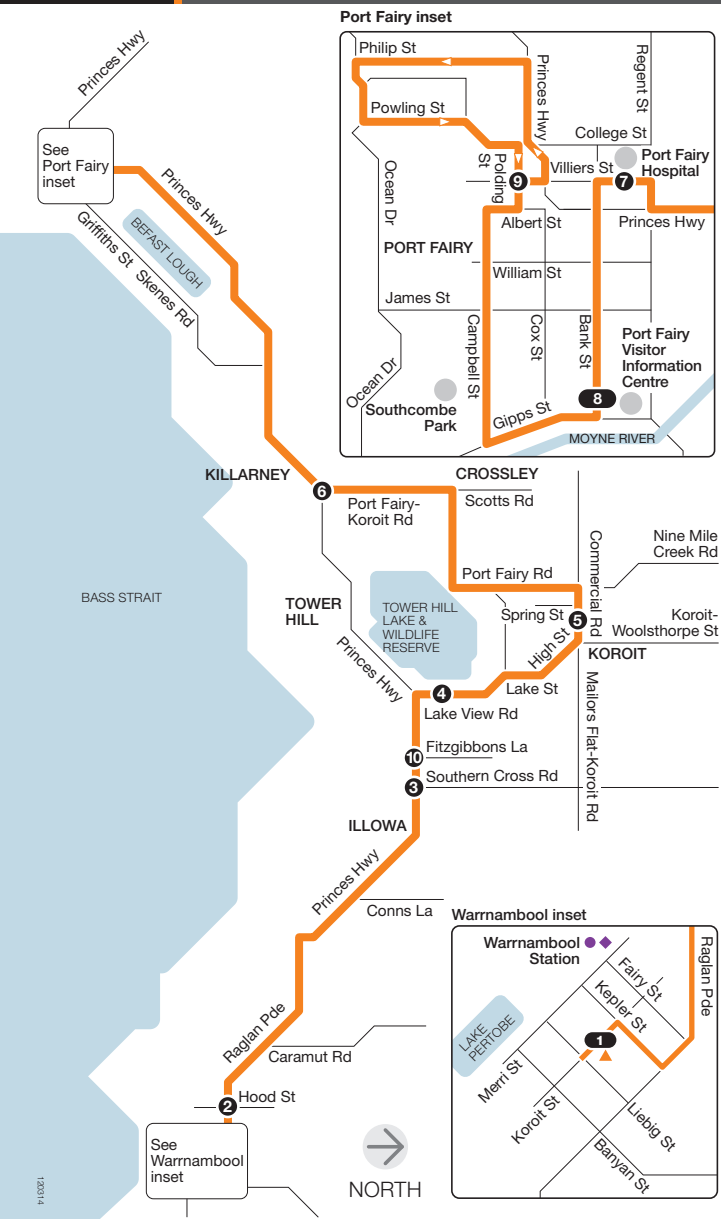

Warrnambool to Port Fairy

Route 8

via Koroit

For more information visit ptv.vic.gov.au or call 1800 800 007 (6am – midnight daily)

MAP NOT TO SCALE