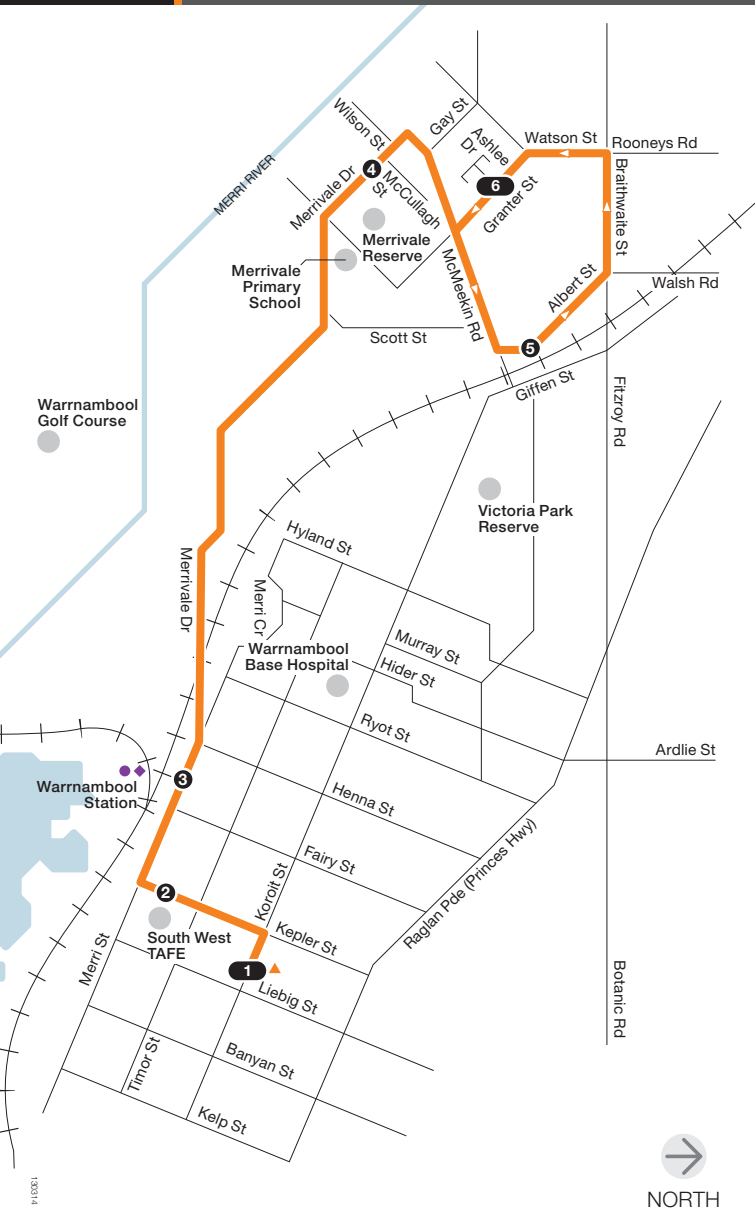

Warrnambool to Merrivale

Route 6

130314

NORTH

For more information visit ptv.vic.gov.au or call 1800 800 007 (6am – midnight daily)

MAP NOT TO SCALE

© Public Transport Victoria 2014