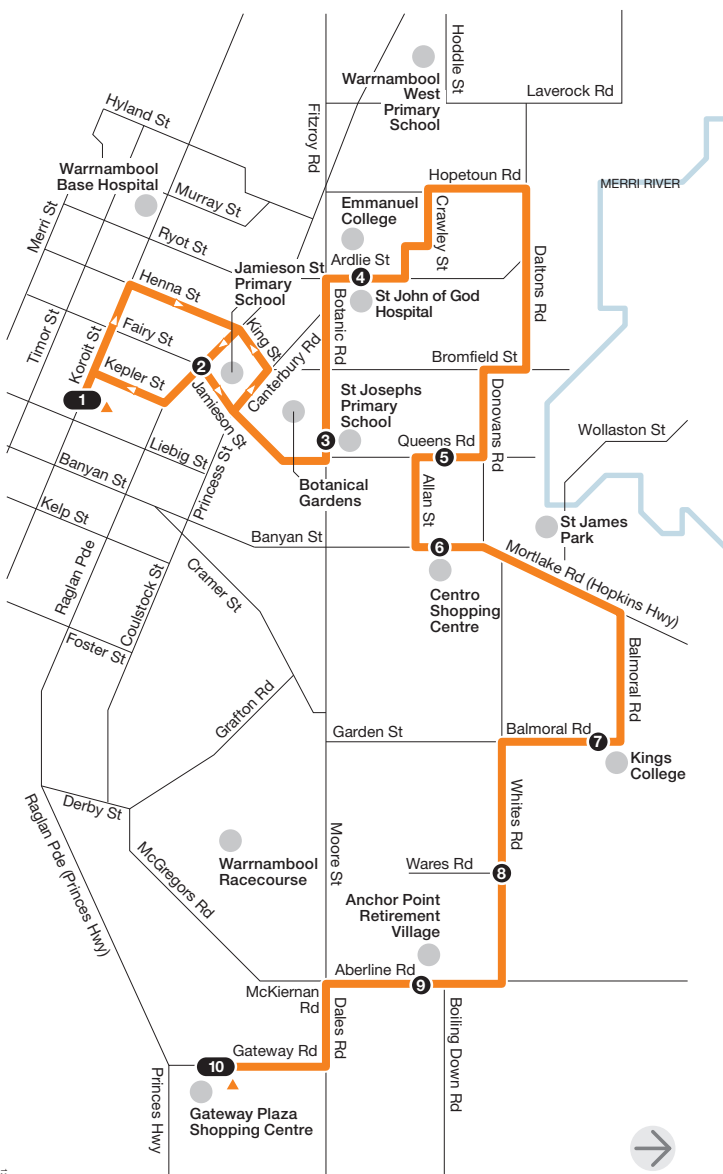

Warrnambool to Gateway Plaza SC

Route 2

NORTH

1/2014

For more information visit ptv.vic.gov.au or call 1800 800 007 (6am – midnight daily)

MAP NOT TO SCALE

© Public Transport Victoria 2014