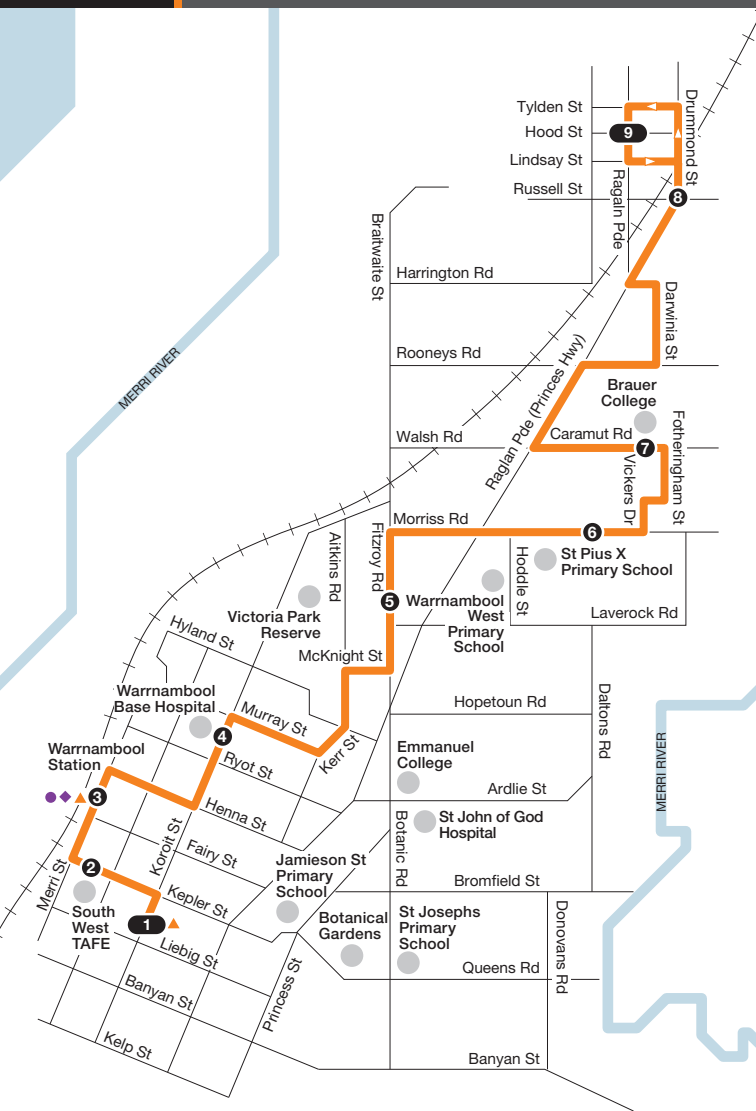

Warrnambool to Dennington

Route 1

120314

NORTH

For more information visit ptv.vic.gov.au or call 1800 800 007 (6am – midnight daily)

MAP NOT TO SCALE

© Public Transport Victoria 2014