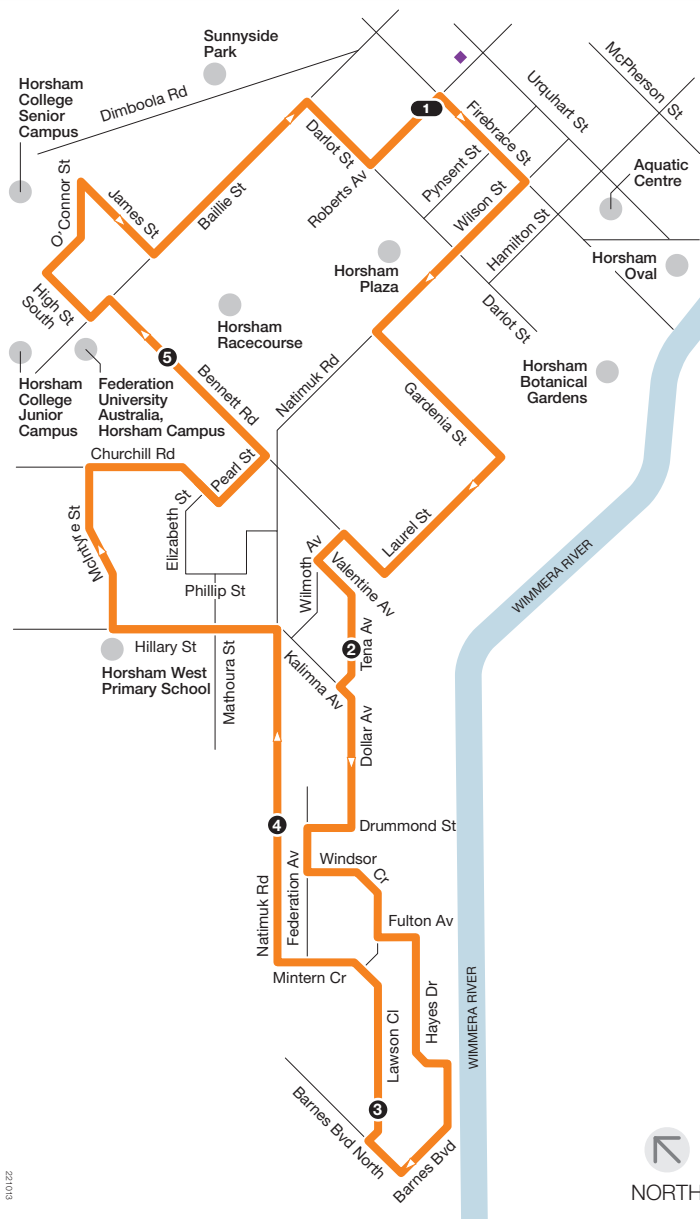

Horsham to Natimuk Rd

Route 5

via Barnes Blvd

221013

For more information visit ptv.vic.gov.au or call 1800 800 007 (6am - midnight daily)

MAP NOT TO SCALE
© Public Transport Victoria 2013