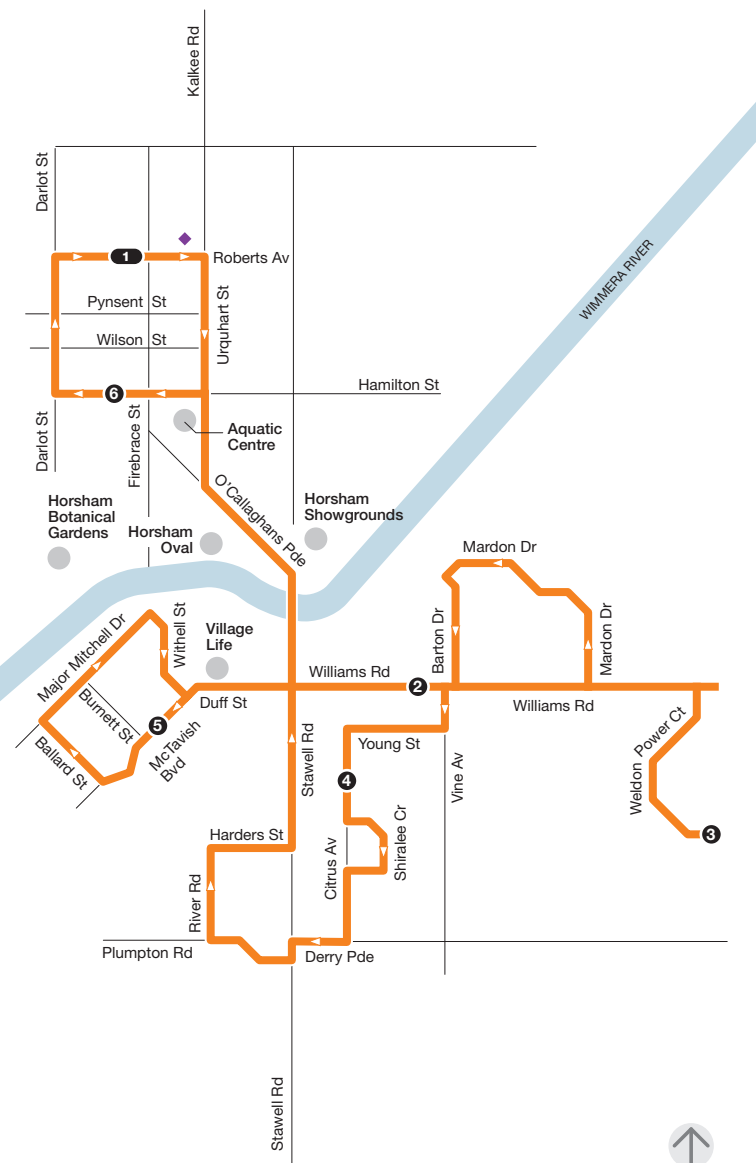

Horsham to Williams Rd South Bank

Route 4

via Mardon Dr

NORTH

17/01/13

For more information visit ptv.vic.gov.au or call 1800 800 007 (6am – midnight daily)

MAP NOT TO SCALE

© Public Transport Victoria 2013