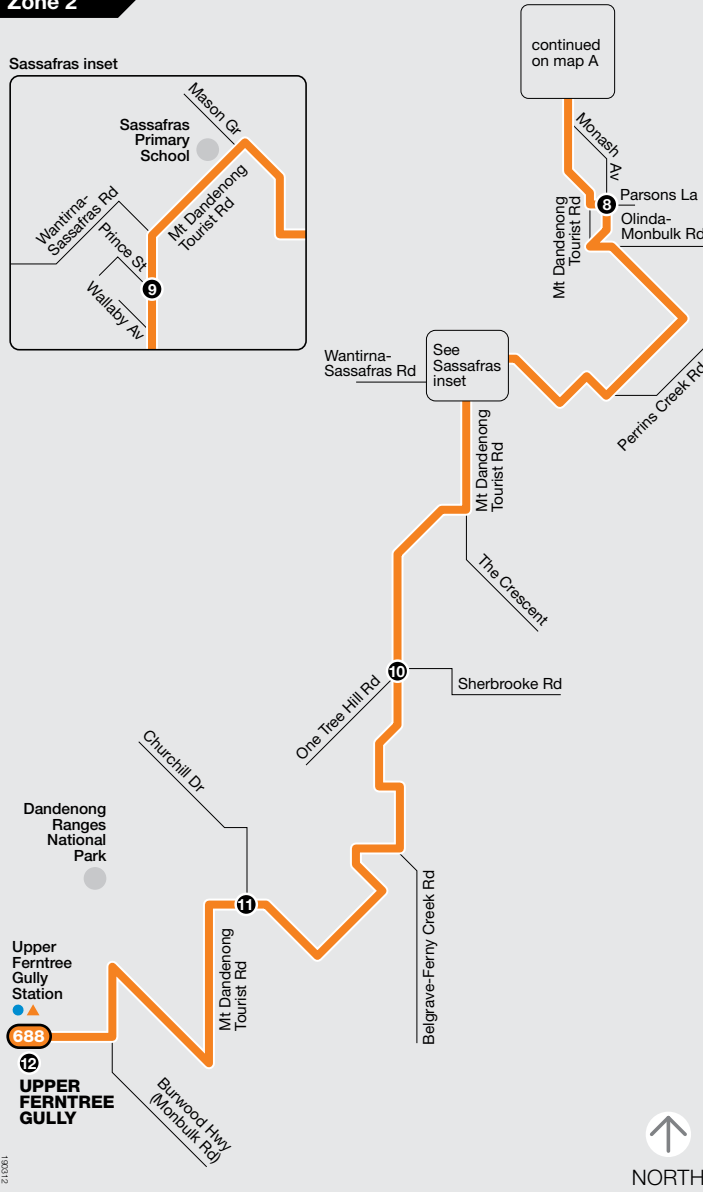

Croydon to Upper Ferntree Gully Map A

Croydon to Upper Ferntree Gully Map B

Route 688 via Olinda

Route 688 via Olinda

Zone 2

Zone 2

Route deviation

For more information visit ptv.vic.gov.au or call 1800 800 007 (6am – midnight daily)

MAP NOT TO SCALE

For more information visit ptv.vic.gov.au or call 1800 800 007 (6am – midnight daily)

MAP NOT TO SCALE