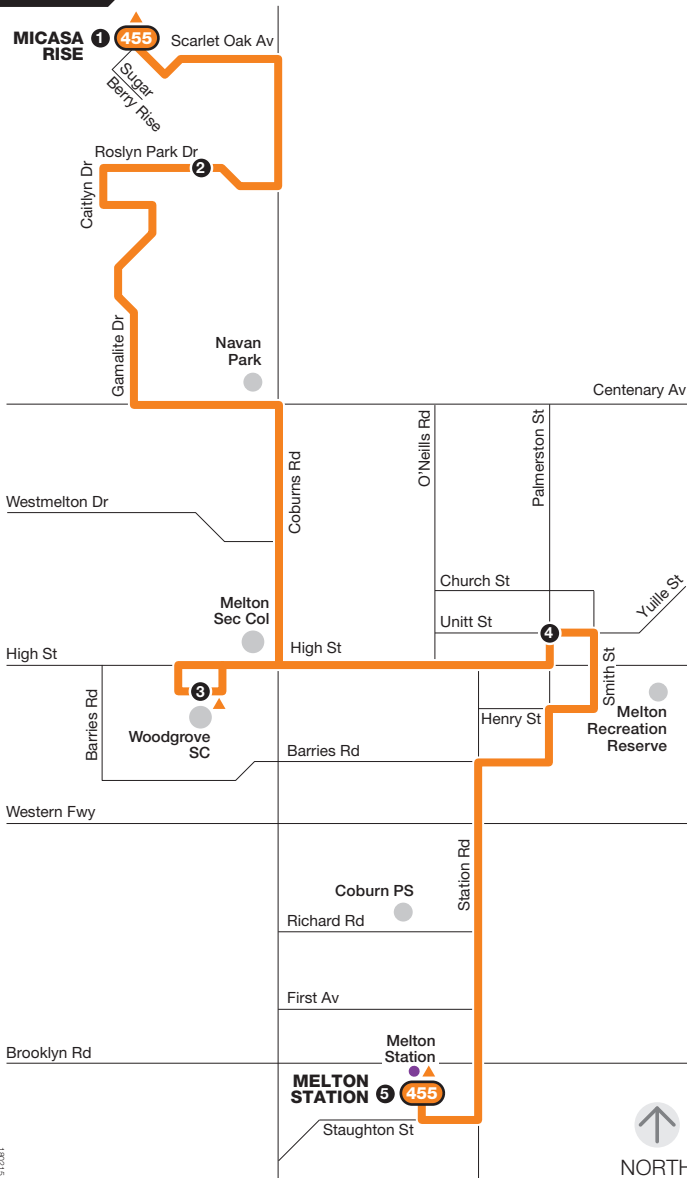

Micasa Rise – Melton Station

Route 455 via Roslyn Park

Zone 2

180215

Ticketing zone

Single zone

Connecting V/Line train
Connecting bus
Major stop

For more information visit ptv.vic.gov.au or call 1800 800 007 (6am – midnight)

MAP NOT TO SCALE

© Public Transport Victoria 2015