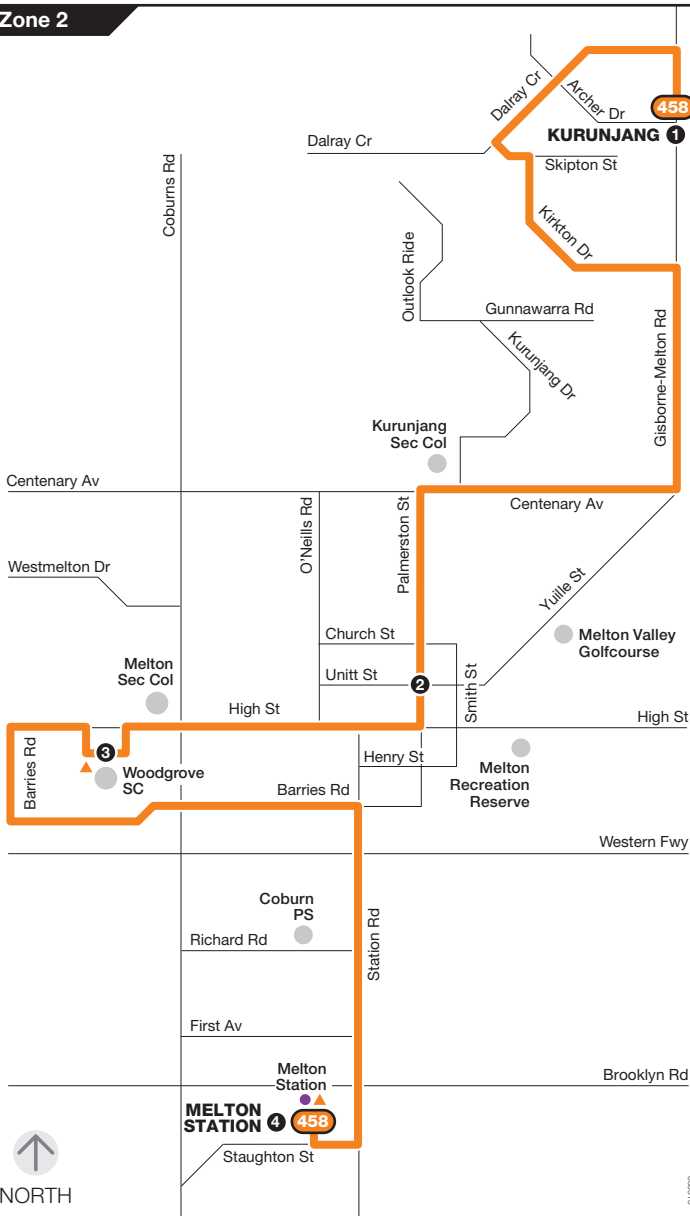

Kurunjang – Melton Station

Route 458 via Woodgrove SC

Zone 2

Ticketing zone

Single zone
 Connecting V/Line train
 Connecting bus
 Major stop

For more information visit ptv.vic.gov.au or call 1800 800 007 (6am – midnight daily)

MAP NOT TO SCALE

© Public Transport Victoria 2015