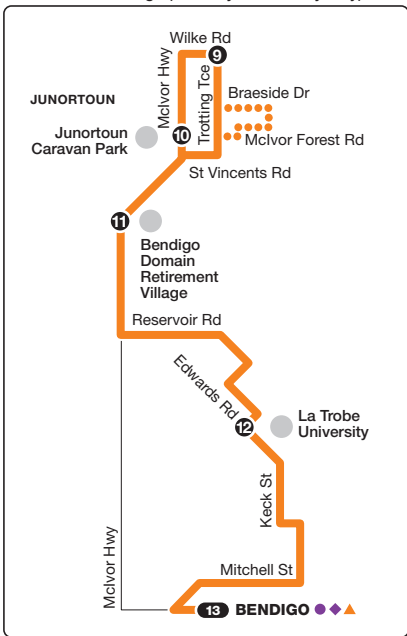

Heathcote to Bendigo

via Knowsley > Axedale > Junortoun

NORTH

Junortoun to Bendigo (Tuesday & Thursday only)

◆◆◆◆ 'Dial a ride' service.
Call 0417 044 988
to book.

010091

Bus route
V/L line train station
V/L line coach stop
Connecting bus
Train line
Terminus
Timing point

For more information visit ptv.vic.gov.au or call 1800 800 007 (6am – midnight daily)

MAP NOT TO SCALE