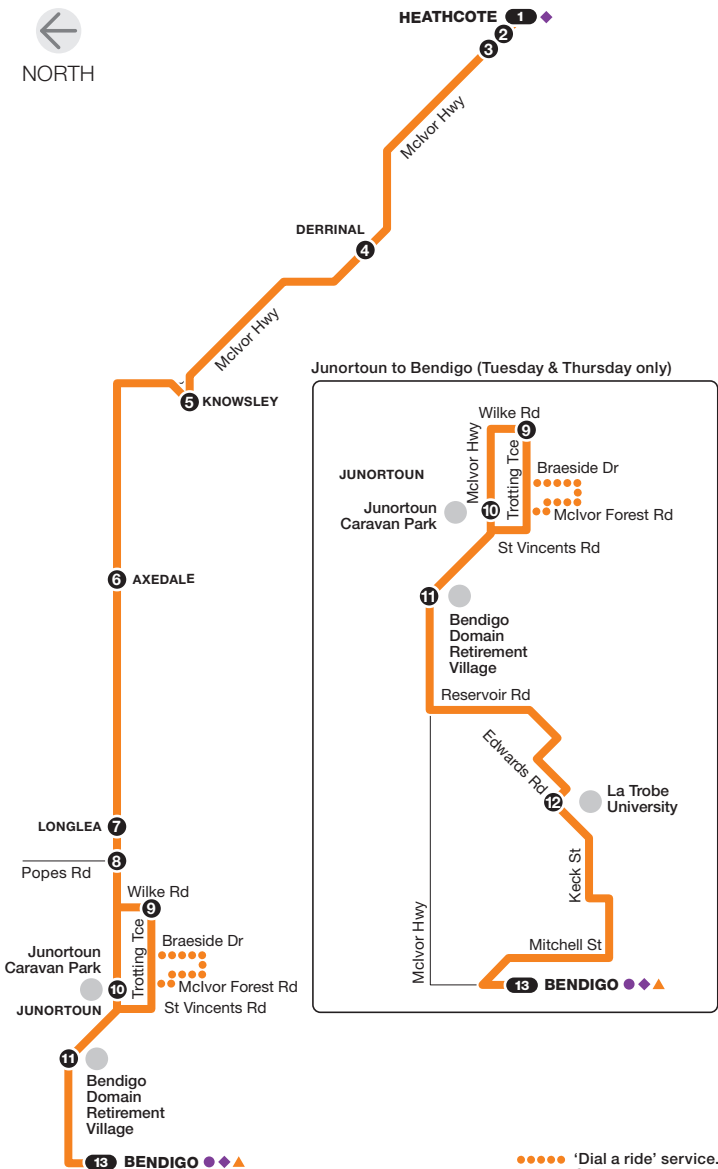

Heathcote to Bendigo

via Knowsley > Axedale > Junortoun

NORTH

Junortoun to Bendigo (Tuesday & Thursday only)

◆◆◆◆ 'Dial a ride' service.
Call 0417 044 988
to book.

010091

Bus route
V/L line train station
V/L line coach stop
Connecting bus
Train line
Terminus
Timing point

For more information visit ptv.vic.gov.au or call 1800 800 007 (6am – midnight daily)

MAP NOT TO SCALE