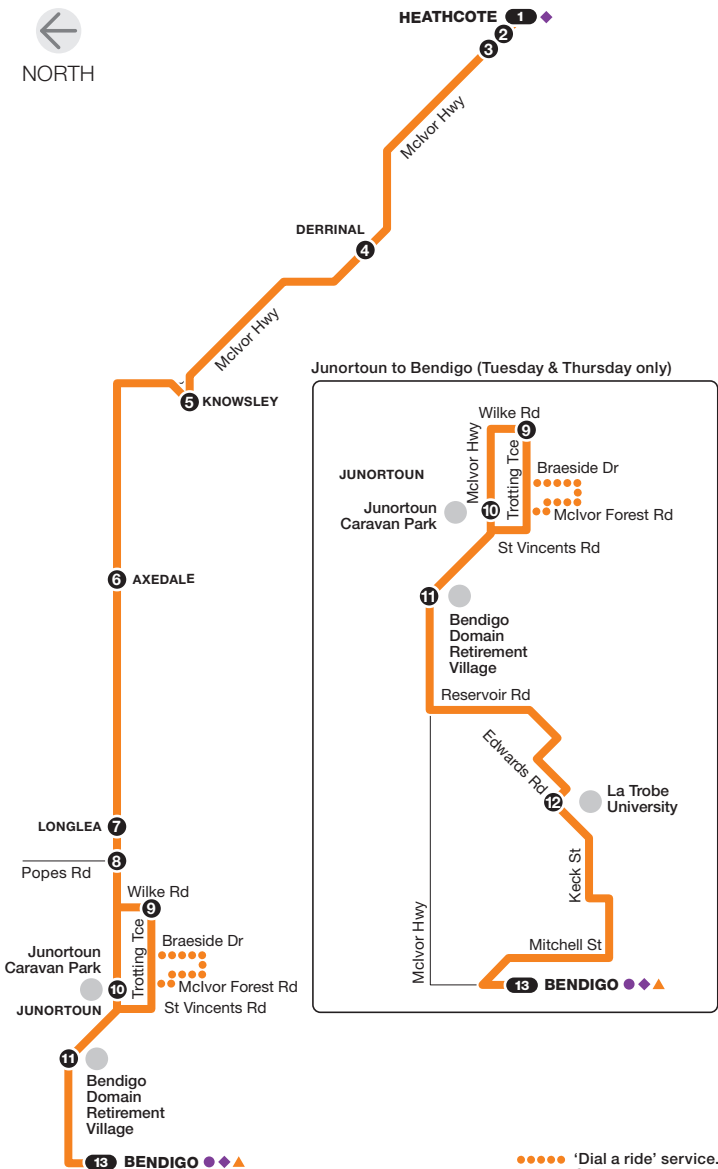

Heathcote to Bendigo

via Knowsley > Axedale > Junortoun

NORTH

◆◆◆◆ 'Dial a ride' service.
Call 0417 044 988 to book.

01/0091

Bus route
V/L line train station
V/L line coach stop
Connecting bus
Train line
Terminus
Timing point

For more information visit ptv.vic.gov.au or call 1800 800 007 (6am – midnight daily)

MAP NOT TO SCALE